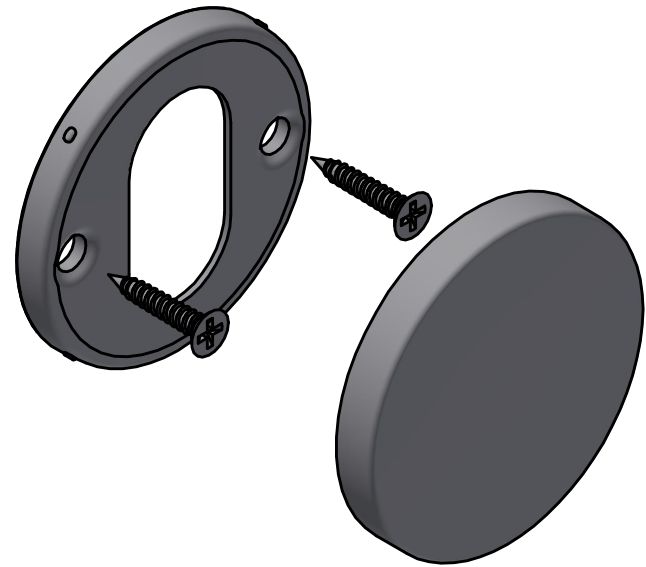

BASICS LBB50

lever handle accessory
blank escutcheon
stainless steel

52

38

6

FORMANI [®] FORMANI HOLLAND B.V. EUROPALAAN 12 6199 AB MAASTRICHT-AIRPORT NL T +31 (0)43 308 90 00 INFO@FORMANI.COM WWW.FORMANI.COM	Type :	BASICS LBB50	Version:
	Formani filename: 1501R015_LBB50_V02.dwg	Description: lever handle accessory blank escutcheon stainless steel	Format A3
	Drawn by: Christian Brimbois		
Creation date: 31-8-2023			