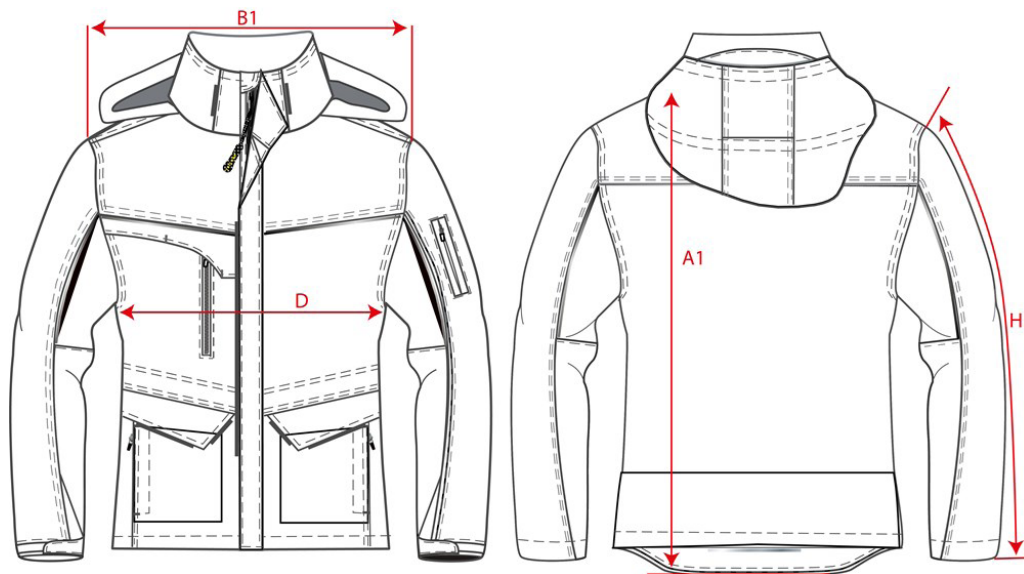

## Midi Parka Canvas / 402007

**Artikelnummer:** 402007 / TMC2000  
**Maten:** XS | S | M | L | XL | XXL | 3XL | 4XL | 5XL | 7XL  
**Sexe:** Unisex  
**Kwaliteit:** 100% Polyester, PU coating  
**Pasvorm:** Basic Fit  
**Gewicht:** 300 g/m<sup>2</sup>  
**CBS Nummer:** 6201139010  
**MVO:** Recyclebaar  
**Constructie:** Canvas

Kleuren:

Wasvoorschriften:

Kenmerken:

	Tol	XXS	XS	S	M	L	XL	XXL	3XL	4XL	5XL	7XL	
A	Total backl meas from CBN	1,0	80,0	81,0	82,0	83,0	84,0	85,0	86,0	87,0	88,0	89,0	91,0
B1	Shoulder to shoulder	1,0	47,0	49,0	51,0	53,0	55,0	57,0	59,0	61,0	63,0	65,0	67,0
D	1/2 Chest width (at armhole)	1,0	54,0	56,0	58,0	60,0	62,0	64,0	66,0	68,0	70,0	72,0	76,0
H	Upperarm sleeve	0,5	61,0	62,0	63,0	64,0	65,0	66,0	67,0	68,0	69,0	70,0	72,0