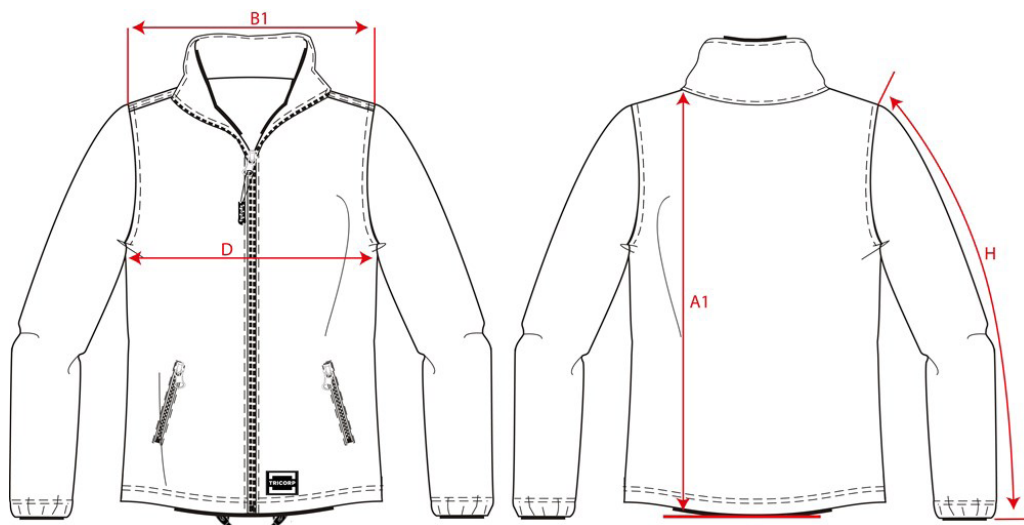

PRODUCTSPECIFICATIE

Sweatervest / 301009

Artikelnummer: 301009 / SV300
Maten: XS | S | M | L | XL | XXL | 3XL | 5XL | 7XL
Sexe: Unisex
Kwaliteit: 80% Gekamd katoen / 20% Polyester
Gewicht: 300 g/m²
CBS Nummer: 6110209100
Constructie: American fleece

Kleuren:

Wasvoorschriften:

Kenmerken:

	Tol	XS	S	M	L	XL	XXL	3XL	5XL	7XL	
A1	Total backl meas from hsp	1,0	65,0	67,0	69,0	71,0	73,0	75,0	77,0	81,0	85,0
B1	Shoulder to shoulder	1,0	44,0	46,0	48,0	50,0	52,0	54,0	56,0	60,0	64,0
D	1/2 chest width (2,5cm under armpit)	1,0	49,0	52,0	55,0	58,0	61,0	65,0	69,0	73,0	79,0
H	Upperarm sleeve	1,0	64,0	65,0	66,0	67,0	68,0	69,0	70,0	71,0	71,0