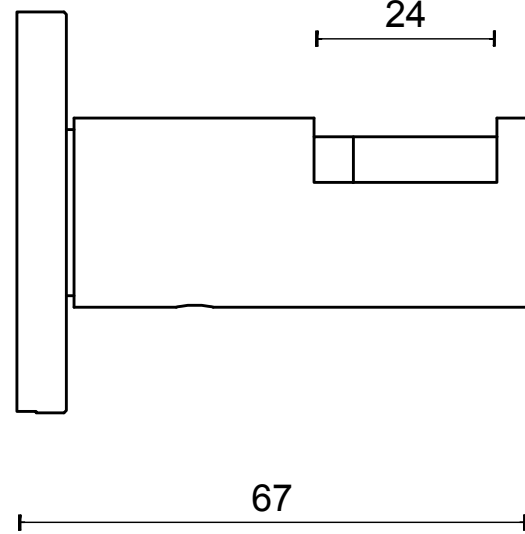

TENSE BB100 G

lever handle
stainless steel

FORMANI®		Part number:	
		Description:	
Doc no.:	3301D001 TENSE BB100G V01.dwg	TENSE BB100 G	Format:
Drawn by:	Christian Brimbois		Creation date:
FORMANI HOLLAND B.V. EUROPALAAN 12 6199 AB MAASTRICHT-AIRPORT NL T +31 (0)43 308 90 00 INFO@FORMANI.COM FORMANI.COM		A3	