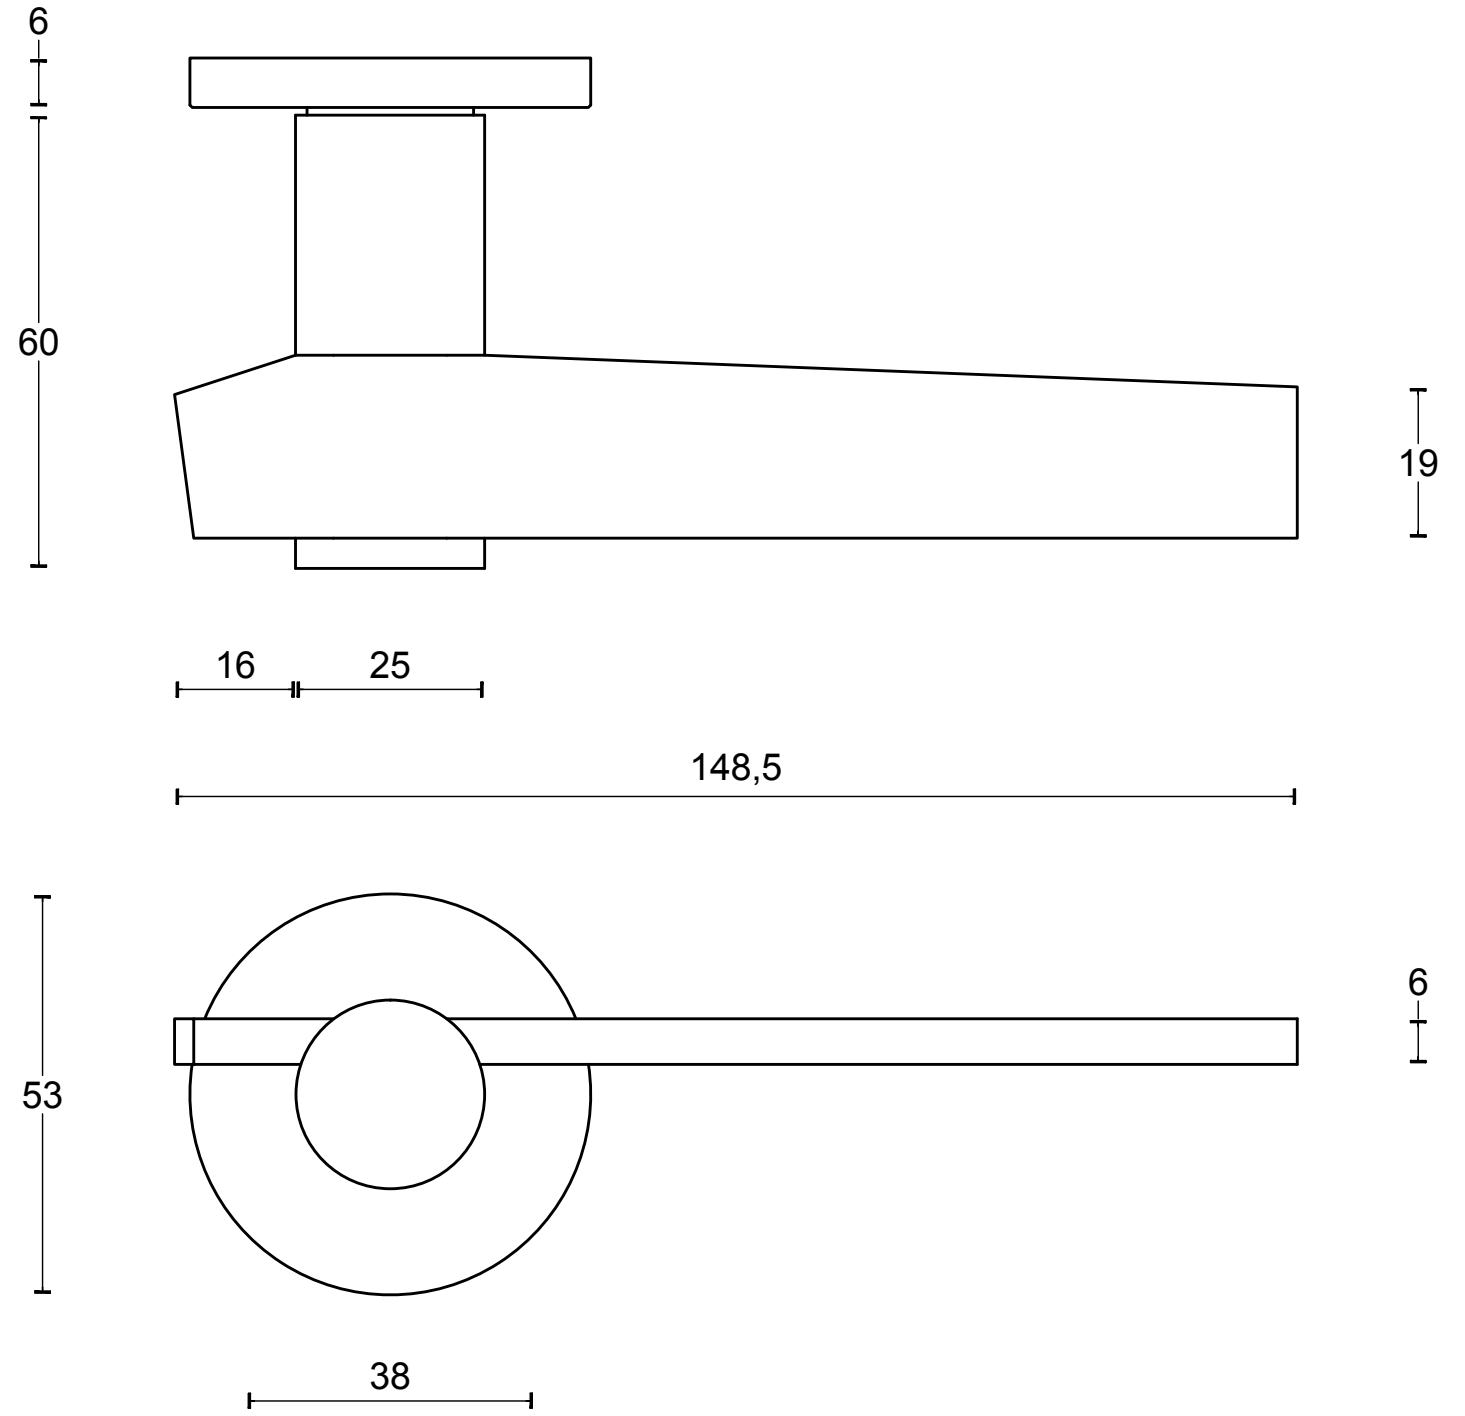

TENSE BB100 G

lever handle
stainless steel

FORMANI®		Part number:	
		Description:	
Doc no.:	3301D001 TENSE BB100G V01.dwg	TENSE BB100 G	Format:
Drawn by:	Christian Brimbois		Creation date:
FORMANI HOLLAND B.V. EUROPALAAN 12 6199 AB MAASTRICHT-AIRPORT NL T +31 (0)43 308 90 00 INFO@FORMANI.COM FORMANI.COM		A3	