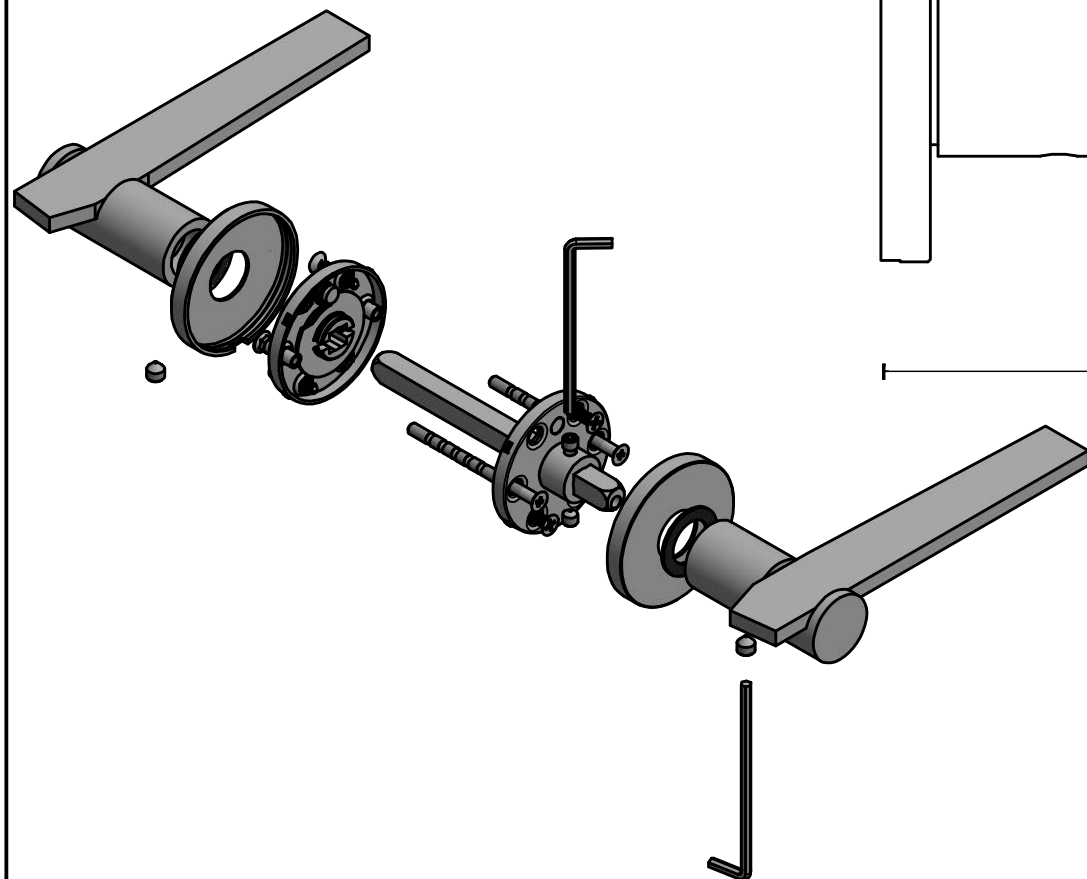

TENSE BB100 G

lever handle
stainless steel

FORMANI®		Part number:	
		Description:	
Doc no.:	3301D001 TENSE BB100G V01.dwg	TENSE BB100 G	Format:
Drawn by:	Christian Brimbois		Creation date:
FORMANI HOLLAND B.V. EUROPALAAN 12 6199 AB MAASTRICHT-AIRPORT NL T +31 (0)43 308 90 00 INFO@FORMANI.COM FORMANI.COM		A3	