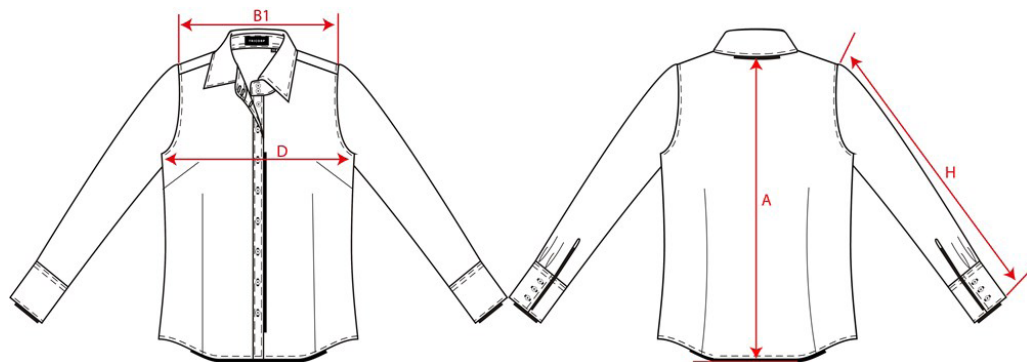

## Blouse Basis / 705001

Artikelnummer: 705001 / CLB6001  
Maten: 32 | 34 | 36 | 38 | 40 | 42 | 44 | 46 | 48 | 50 | 52 | 54 | 56  
Sexe: Dames  
Kwaliteit: 60% Katoen / 40% Polyester, Pin point Oxford  
Pasvorm: Basic Fit  
Gewicht: 110 g/m<sup>2</sup>  
CBS Nummer: 6206300090  
Constructie: Pinpoint Oxford

Kleuren:  

Wasvoorschriften:    

Kenmerken: 

	Tol	32	34	36	38	40	42	44	46	48	50	52	54	56	
A	Total backl meas from CBN	1,0	63,0	64,0	65,0	66,0	67,0	68,0	69,0	70,0	71,0	72,0	73,0	74,0	75,0
B1	Shoulder to shoulder	1,0	36,0	37,0	38,0	39,0	40,0	41,0	42,0	44,0	45,5	47,0	48,5	50,0	51,5
D	1/2 Chest width (at armhole)	1,0	44,0	46,0	48,0	50,0	52,0	54,0	57,0	60,0	63,0	66,0	69,0	72,0	75,0
H	Upperarm sleeve	1,0	64,0	64,0	64,0	64,0	64,0	64,0	64,0	64,0	64,0	64,0	65,0	65,0	