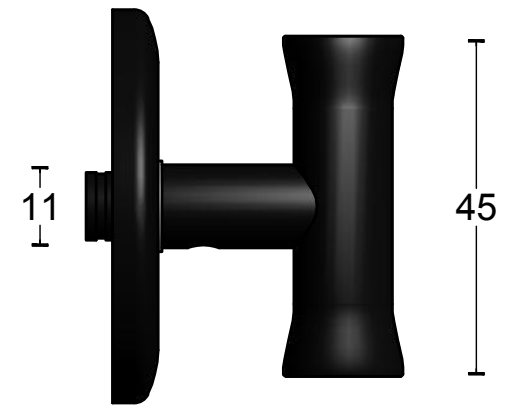

EVWC52

lever handle accessory
 turn and release set
 stainless steel
 satin black

52

38

11

45

6

13