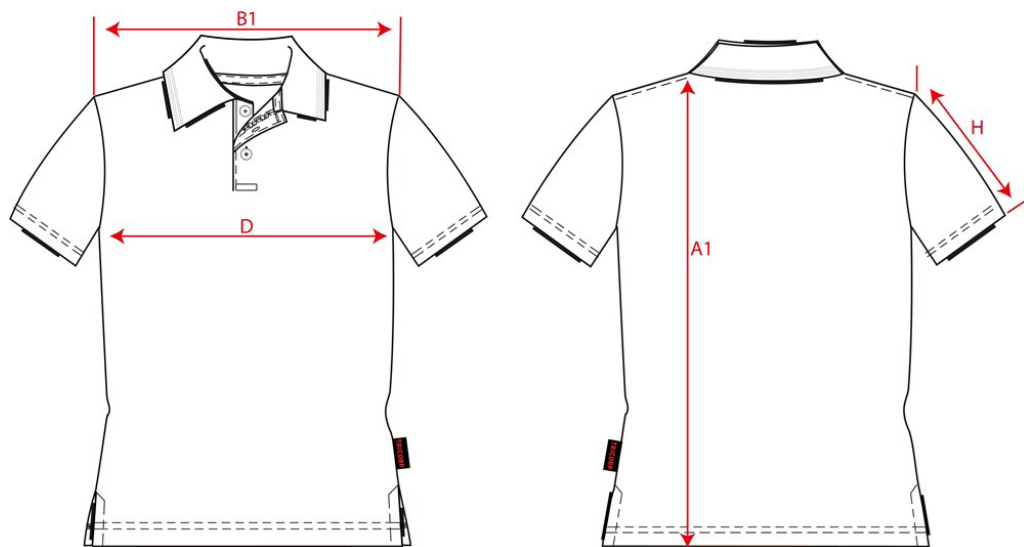

PRODUCTSPECIFICATIE

Poloshirt 180 Gram Dames / 201010

Artikelnummer: 201010 / PPT180
Maten: XS | S | M | L | XL | XXL | 3XL
Sexe: Dames
Kwaliteit: 50% Gekamd katoen / 50% Polyester
Gewicht: 180 g/m²
CBS Nummer: 6110209900
Constructie: Piqué

Wasvoorschriften:

Kenmerken:

	Tol	XS	S	M	L	XL	XXL	3XL	
A1	Total backl meas from hsp	1,0	63,0	65,0	67,0	69,0	71,0	73,0	75,0
B1	Shoulder to shoulder	1,0	38,0	40,0	42,0	44,0	46,0	48,0	50,0
D	1/2 chest width (at armhole)	1,0	46,0	48,0	50,0	52,0	54,0	56,0	58,0
H	Upperarm sleeve	0,5	19,0	20,0	21,0	22,0	23,0	24,0	25,0