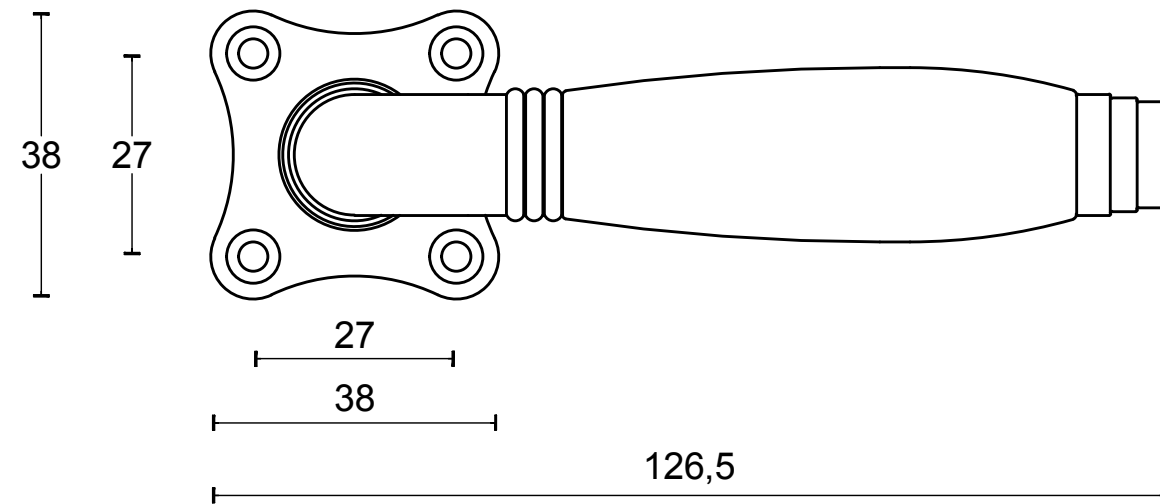

1934GRK

sprung lever handle
attached to rose
brass

FORMANI®		Part number:	
		1934GRK	
Doc no.: 2001D030 1934 GRK V01.dwg		A3	Format:
Drawn by: Christian Brimbois	Creation date: 29-8-2017		
FORMANI HOLLAND B.V. EUROPALAAN 12 6199 AB MAASTRICHT-AIRPORT NL T +31 (0)43 308 90 00 INFO@FORMANI.COM FORMANI.COM			