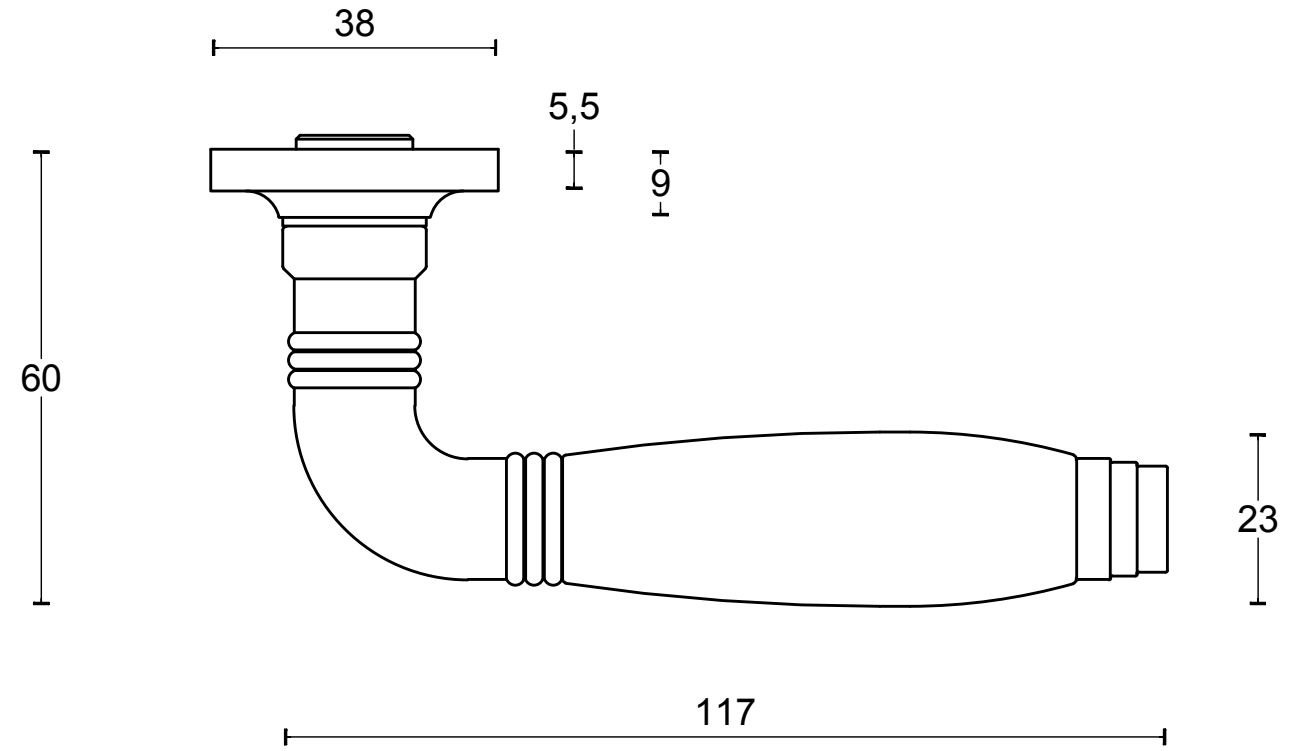

1934GRK

sprung lever handle
attached to rose
brass

FORMANI®		Part number:	
		1934GRK	
Doc no.: 2001D030 1934 GRK V01.dwg		A3	Format:
Drawn by: Christian Brimbois	Creation date: 29-8-2017		
FORMANI HOLLAND B.V. EUROPALAAN 12 6199 AB MAASTRICHT-AIRPORT NL T +31 (0)43 308 90 00 INFO@FORMANI.COM FORMANI.COM			