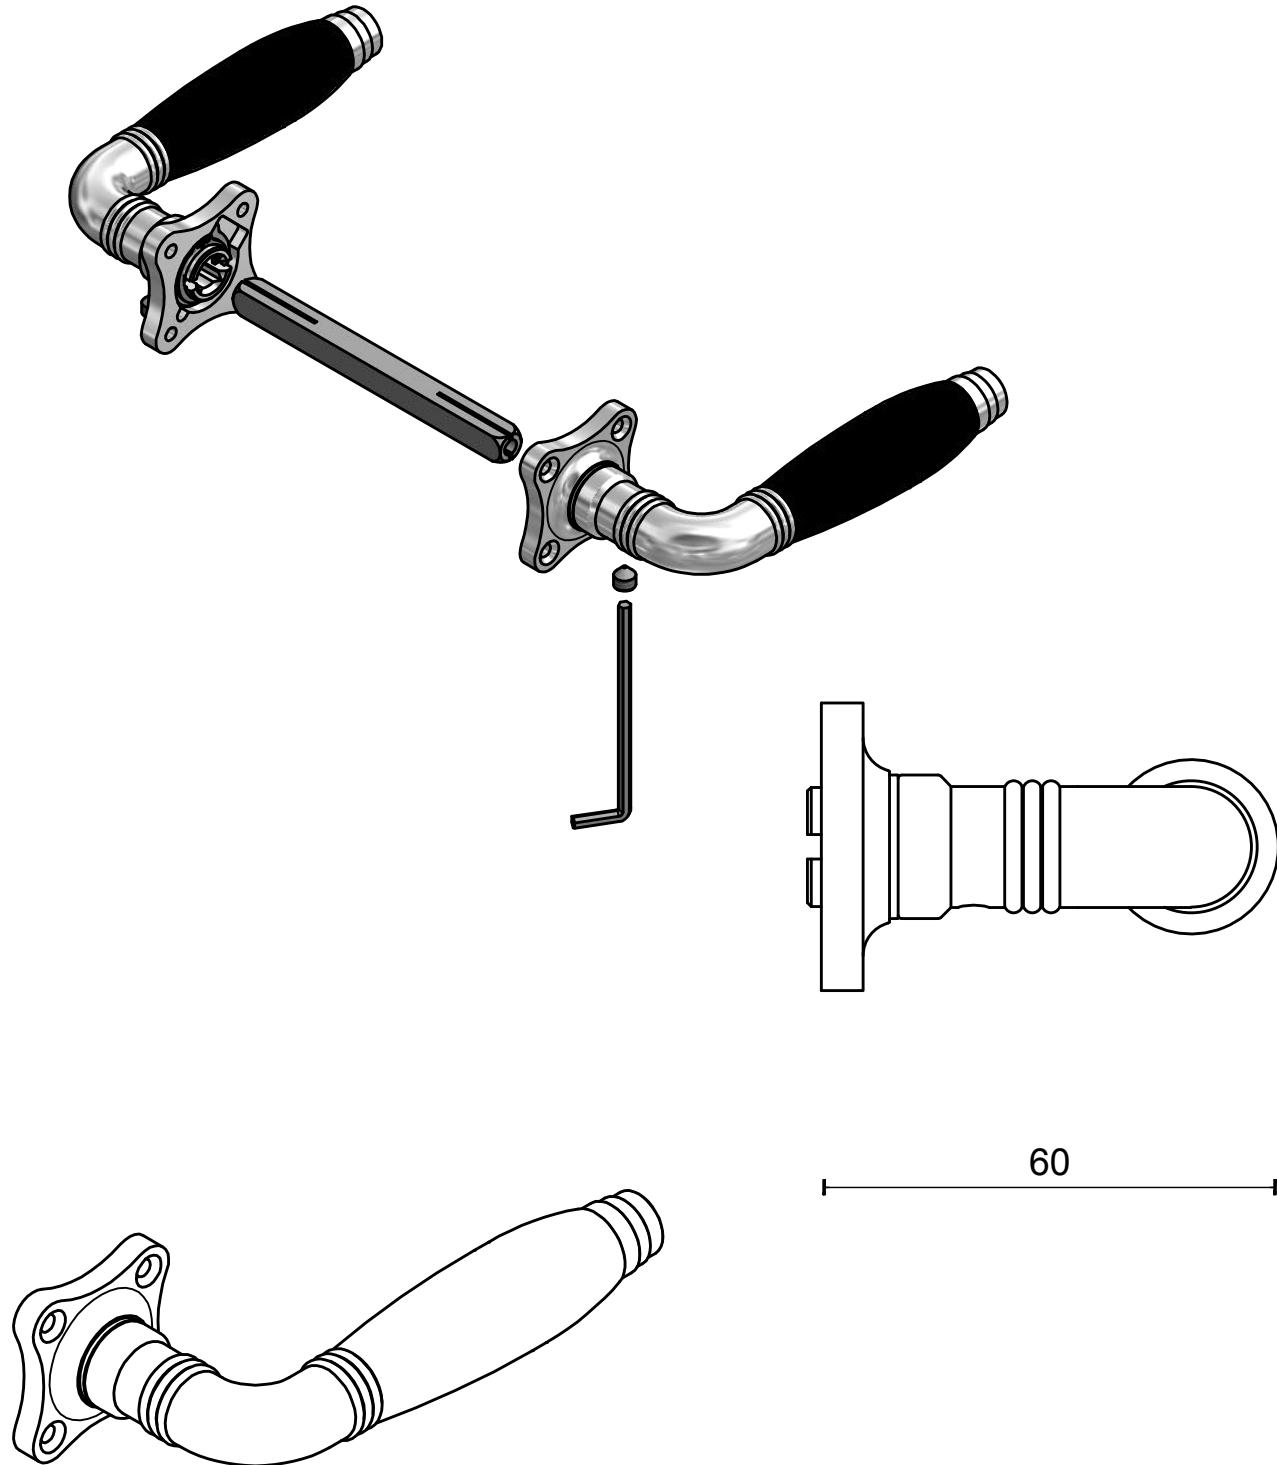

1934GRK

sprung lever handle
attached to rose
brass

FORMANI®		Part number:	
		1934GRK	
Doc no.: 2001D030 1934 GRK V01.dwg		A3	Format:
Drawn by: Christian Brimbois	Creation date: 29-8-2017		
FORMANI HOLLAND B.V. EUROPALAAN 12 6199 AB MAASTRICHT-AIRPORT NL T +31 (0)43 308 90 00 INFO@FORMANI.COM FORMANI.COM			