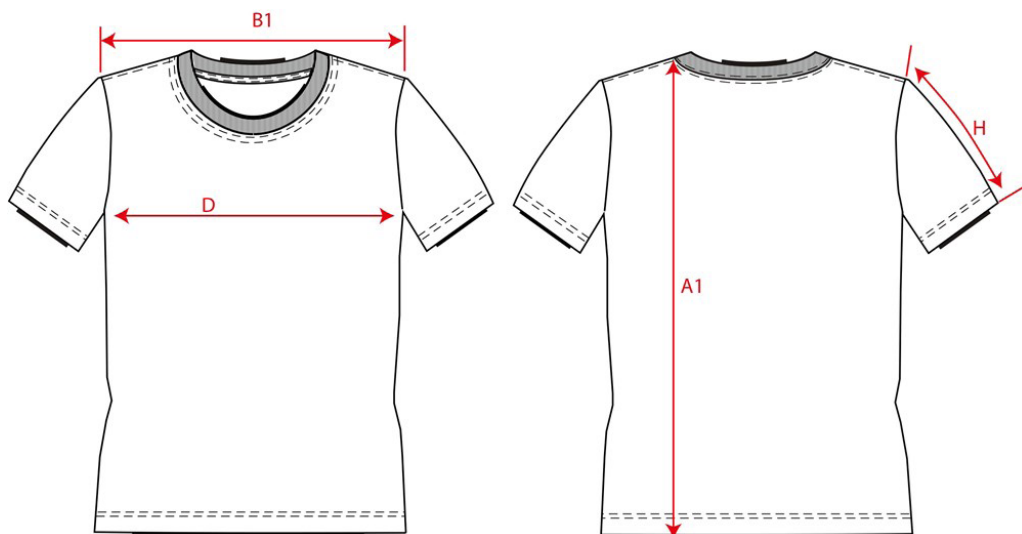

PRODUCTSPECIFICATIE

T-Shirt RWS / 103001

Artikelnummer: 103001 / TT-RWS
Maten: XS | S | M | L | XL | XXL | 3XL | 4XL | 5XL | 7XL
Sexe: Unisex
Kwaliteit: 50% Cooldry/50% polyester, Piqué
Gewicht: 180 g/m²
CBS Nummer: 6109902000
MVO: Circulair; Recyclebaar
Constructie: Piqué

Kleuren:

Wasvoorschriften:

Kenmerken:

	Tol	XS	S	M	L	XL	XXL	3XL	4XL	5XL	7XL	
A1	Total backl meas. from hsp	1,0	71,5	73,5	75,5	77,5	79,5	81,5	83,5	85,5	87,5	91,5
B1	Shoulder to shoulder	1,0	50,0	52,0	54,0	56,0	58,0	60,0	62,0	64,0	66,0	70,0
D	1/2 chest width (at armhole)	1,0	54,0	56,0	58,0	60,0	62,0	64,0	66,0	68,0	70,0	74,0
H	Upperarm sleeve	0,5	20,0	21,0	22,0	24,0	25,0	26,0	27,0	29,0	31,0	35,0