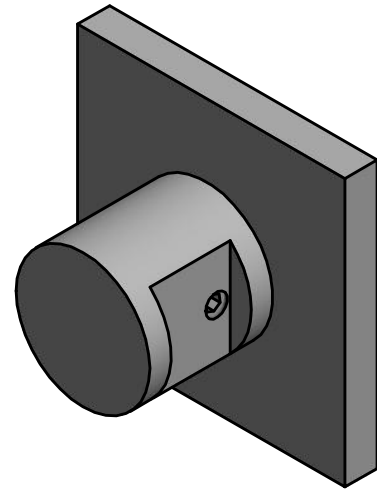

# TENSE BBWCQ50

lever handle accessory  
privacy set  
stainless steel

<b>FORMANI<sup>®</sup></b>		Part number:	
Doc no.: 3301T002 TENSE BBWCQ50 V01.dwg		Description: <b>TENSE BBWCQ50</b>	
Drawn by: Christian Brimbois	Creation date: 16-2-2016		
FORMANI HOLLAND B.V. EUROPALAAN 12 6199 AB MAASTRICHT-AIRPORT NL T +31 (0)43 308 90 00 INFO@FORMANI.COM FORMANI.COM			