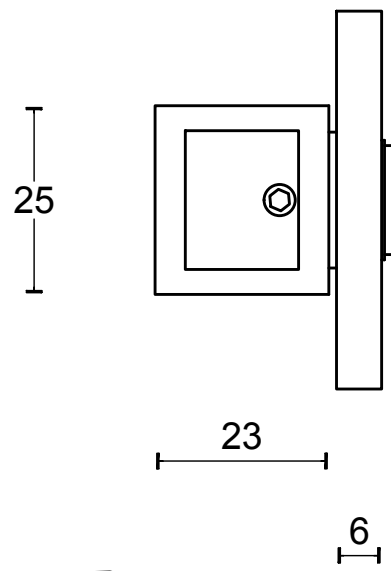

# TENSE BBWCQ50

lever handle accessory  
privacy set  
stainless steel

<b>FORMANI<sup>®</sup></b>		Part number:	
Doc no.: 3301T002 TENSE BBWCQ50 V01.dwg		Description: <b>TENSE BBWCQ50</b>	
Drawn by: Christian Brimbois	Creation date: 16-2-2016		
FORMANI HOLLAND B.V. EUROPALAAN 12 6199 AB MAASTRICHT-AIRPORT NL T +31 (0)43 308 90 00 INFO@FORMANI.COM FORMANI.COM			