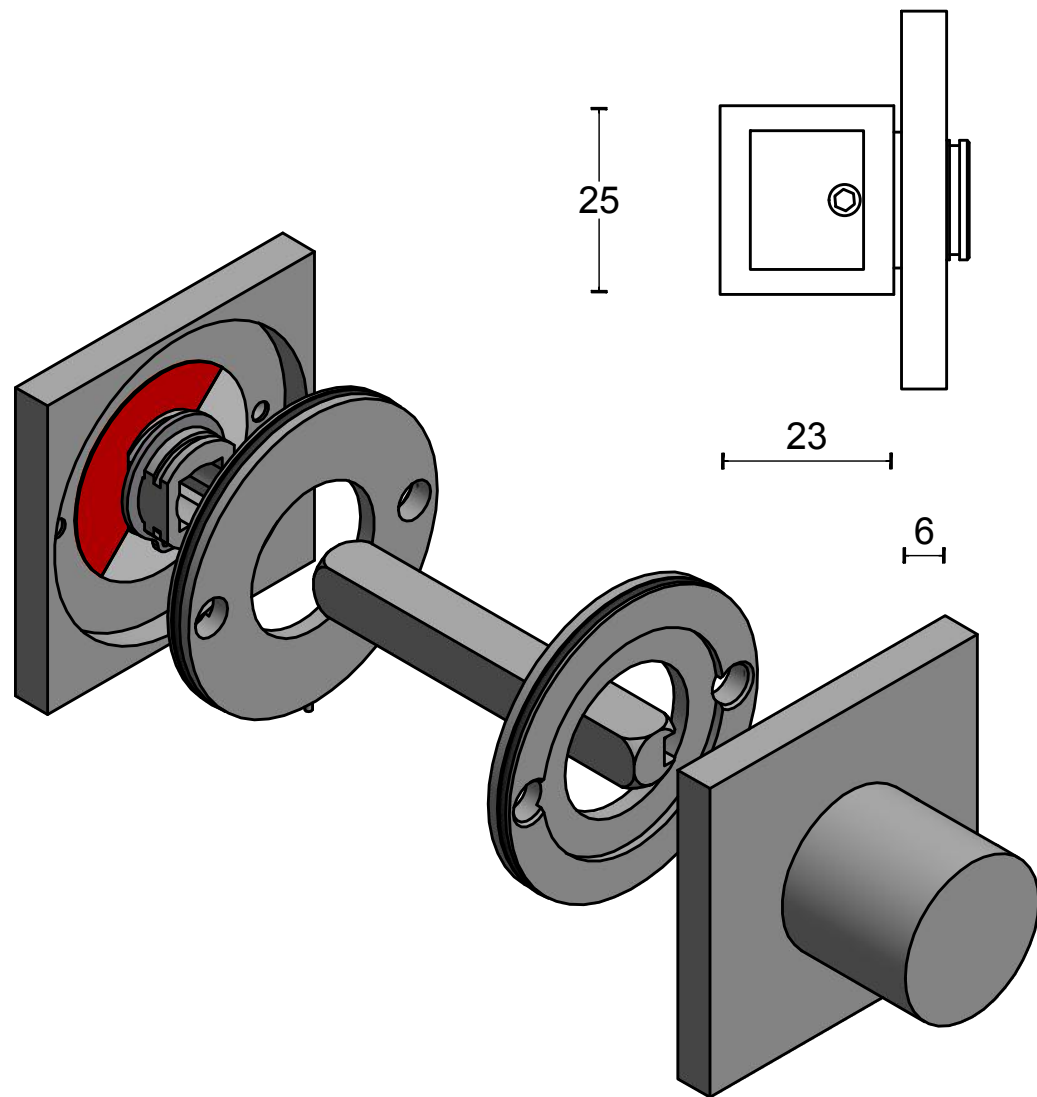

# TENSE BBWCQ50

lever handle accessory  
privacy set  
stainless steel

<b>FORMANI<sup>®</sup></b>		Part number:	
Doc no.: 3301T002 TENSE BBWCQ50 V01.dwg		Description: <b>TENSE BBWCQ50</b>	
Drawn by: Christian Brimbois	Creation date: 16-2-2016		
FORMANI HOLLAND B.V. EUROPALAAN 12 6199 AB MAASTRICHT-AIRPORT NL T +31 (0)43 308 90 00 INFO@FORMANI.COM FORMANI.COM			