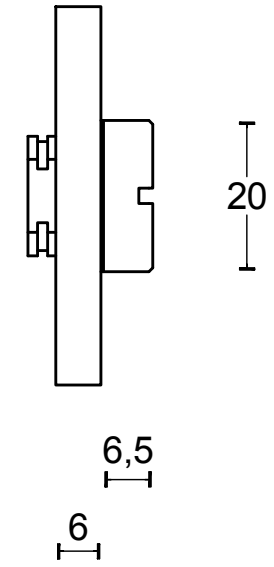

# TENSE BBWCQ50

lever handle accessory  
privacy set  
stainless steel

<b>FORMANI<sup>®</sup></b>		Part number:	
Doc no.: 3301T002 TENSE BBWCQ50 V01.dwg		Description: <b>TENSE BBWCQ50</b>	
Drawn by: Christian Brimbois	Creation date: 16-2-2016		
FORMANI HOLLAND B.V. EUROPALAAN 12 6199 AB MAASTRICHT-AIRPORT NL T +31 (0)43 308 90 00 INFO@FORMANI.COM FORMANI.COM			