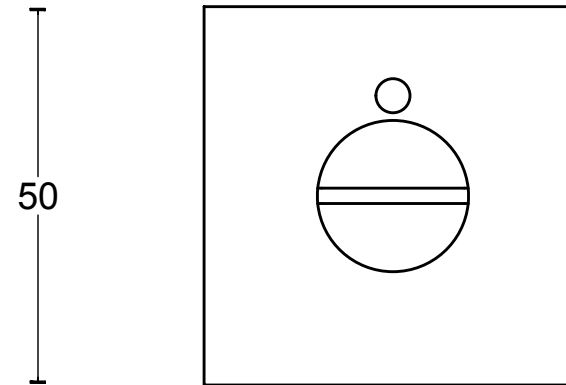

# TENSE BBWCQ50

lever handle accessory  
privacy set  
stainless steel

<b>FORMANI<sup>®</sup></b>		Part number:	
Doc no.: 3301T002 TENSE BBWCQ50 V01.dwg		Description: <b>TENSE BBWCQ50</b>	
Drawn by: Christian Brimbois	Creation date: 16-2-2016		
FORMANI HOLLAND B.V. EUROPALAAN 12 6199 AB MAASTRICHT-AIRPORT NL T +31 (0)43 308 90 00 INFO@FORMANI.COM FORMANI.COM			