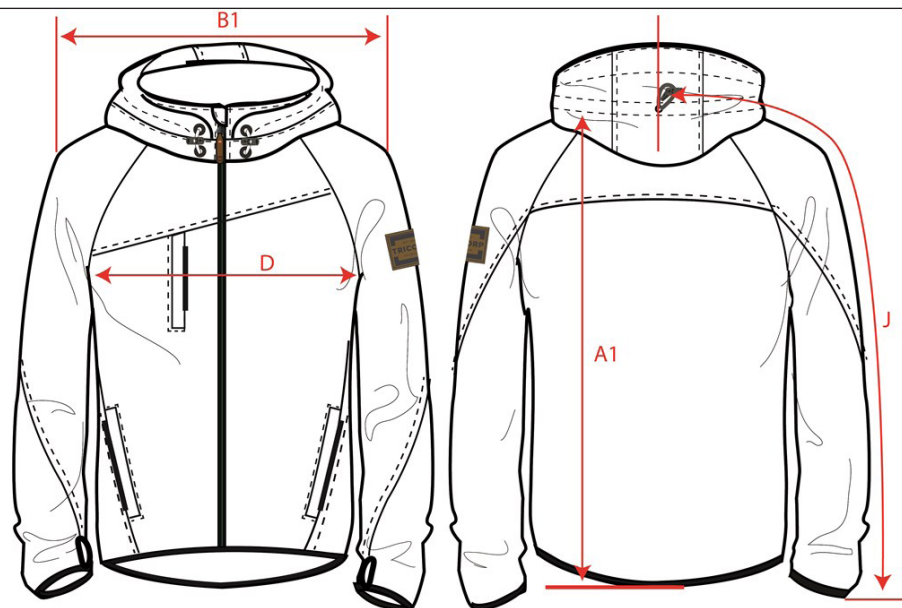

PRODUCTSPECIFICATIE

Jack Premium Capuchon / 404001

Artikelnummer: 404001 / 404001
Maten: XS | S | M | L | XL | XXL | 3XL
Sexe: Unisex
Kwaliteit: 100% Polyester
Gewicht: 180 g/m²
CBS Nummer: 6201131090

Kleuren:

Wasvoorschriften:

	Tol	XS	S	M	L	XL	XXL	3XL
A1	1,0	70,0	72,0	74,0	76,0	78,0	80,0	83,0
B1	1,0	44,5	46,0	47,5	49,0	50,5	52,0	54,0
D	1,0	52,0	54,0	56,0	58,0	60,0	62,0	65,0
J	1,0	93,75	95,5	97,25	99,0	100,75	102,5	104,5