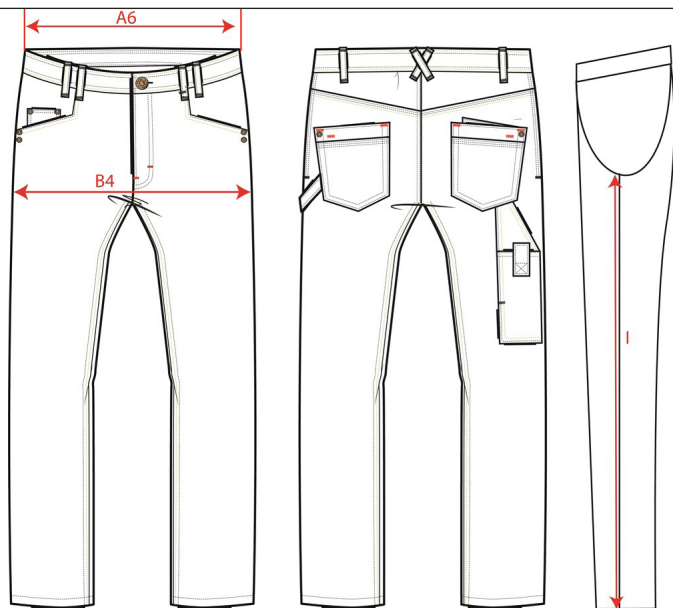

## Werkbroek Canvas / 502007

**Artikelnummer:** 502007 / TQC2000  
**Maten:** 42 | 44 | 46 | 47 | 48 | 49 | 50 | 51 | 52 | 53 | 54  
 | 55 | 56 | 58 | 60 | 62 | 64  
**Sexe:** Unisex  
**Kwaliteit:** 65% Polyester / 35% Katoen  
**Gewicht:** 300 g/m<sup>2</sup>  
**CBS Nummer:** 6203431100  
**MVO:** Oeko Tex®  
**Constructie:** Canvas

Kleuren:

Wasvoorschriften:

	Tol	42	44	46	47	48	49	50	51	52	53	54	55	56	58	60	62	64	
A6	1/2 Waist	1,0	37,0	39,0	41,0	41,0	43,0	43,0	45,0	45,0	47,0	47,0	49,0	49,0	51,0	53,0	55,0	57,0	59,0
B4	1/2 Hip	1,0	48,0	50,0	52,0	52,0	54,0	54,0	56,0	56,0	58,0	58,0	60,0	60,0	62,0	64,0	66,0	68,0	70,0
I	Inseam	1,0	83,0	83,0	83,0	89,0	83,0	89,0	83,0	89,0	83,0	89,0	83,0	89,0	83,0	83,0	83,0	83,0	83,0