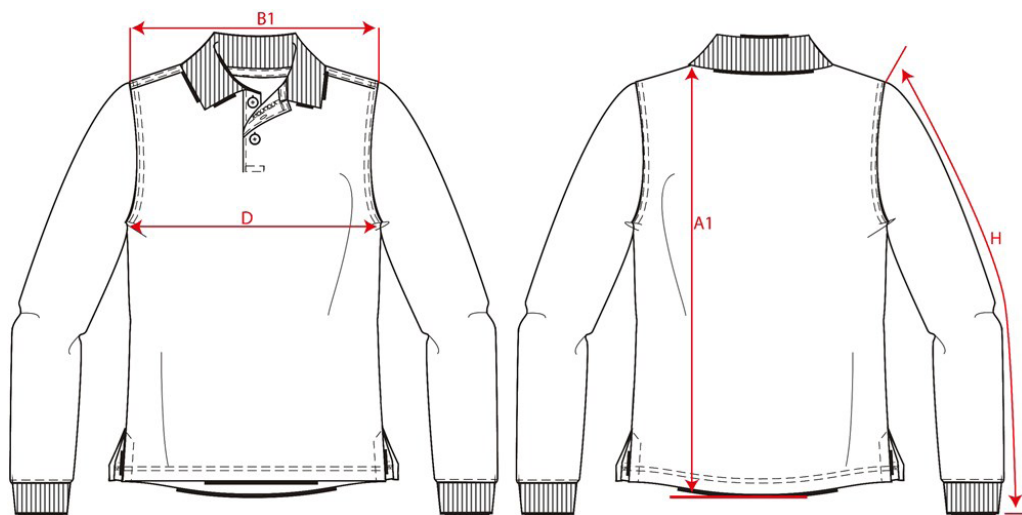

# PRODUCTSPECIFICATIE

Poloshirt Multinorm / 203004

Artikelnummer: 203004  
Maten: XS | S | M | L | XL | XXL | 3XL | 5XL | 7XL  
Sexe: Unisex  
Kwaliteit: 60% Modacryl/40% Gekamd katoen  
Pasvorm: Basic Fit  
Gewicht: 200 g/m<sup>2</sup>  
CBS Nummer: 6109902000  
Constructie: Piqué

Kleuren:

Wasvoorschriften:

Kenmerken:

	Tol	XS	S	M	L	XL	XXL	3XL	5XL	7XL
A1 Total backl meas from hsp	1,0	70,0	72,0	75,0	77,0	79,0	81,0	83,0	87,0	89,0
B1 Shoulder to shoulder	1,0	44,0	46,0	48,0	50,0	52,0	54,0	56,0	60,0	64,0
D 1/2 Chest width (at armhole)	1,0	49,0	52,0	55,0	58,0	61,0	64,0	67,0	73,0	79,0
H Upperarm sleeve	0,5	62,0	63,0	64,0	65,0	66,0	67,0	68,0	69,0	69,0