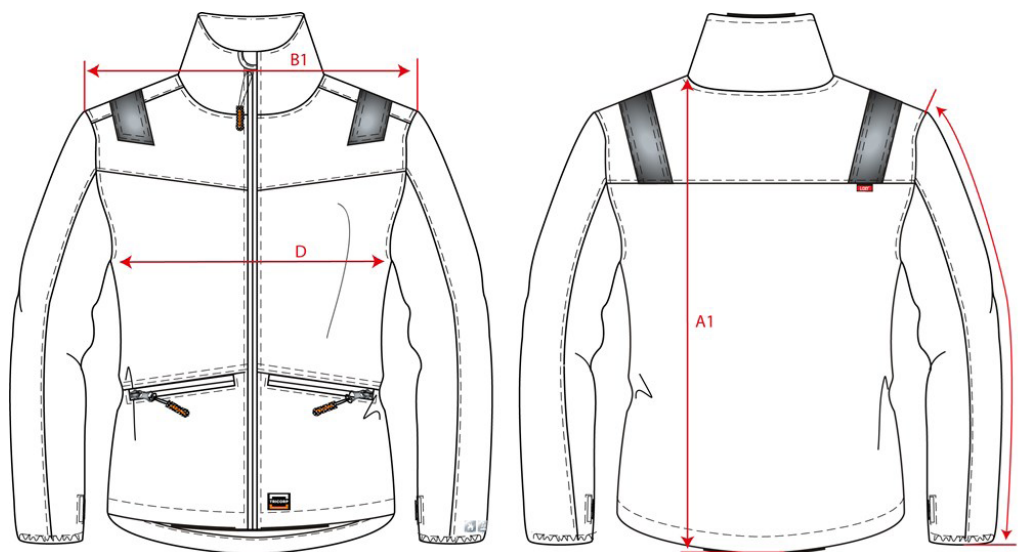

PRODUCTSPECIFICATIE

Fleecejack Multinorm Bicolor / 403013

Artikelnummer: 403013
Maten: XS | S | M | L | XL | XXL | 3XL | 4XL | 5XL | 7XL
Sexe: Unisex
Kwaliteit: 60% Modacryl / 39% Katoen / 1% andere vezels
Pasvorm: Basic Fit
Gewicht: 280 g/m²
CBS Nummer: 6201131090
Constructie: Polar Fleece

Kleuren:

Wasvoorschriften:

Kenmerken:

	Tol	XS	S	M	L	XL	XXL	3XL	4XL	5XL	7XL	
A1	Total backl meas from hsp	1,0	69,0	71,0	73,0	75,0	77,0	81,0	85,0	87,0	89,0	89,0
B1	Shoulder to shoulder	1,0	44,0	46,0	48,0	50,0	52,0	56,0	60,0	62,0	64,0	68,0
D	1/2 Chest width (at armhole)	1,0	54,0	56,0	58,0	60,0	64,0	68,0	72,0	74,0	76,0	80,0
H	Upperarm sleeve	1,0	68,0	69,0	70,0	71,0	72,0	73,0	74,0	74,0	75,0	75,0