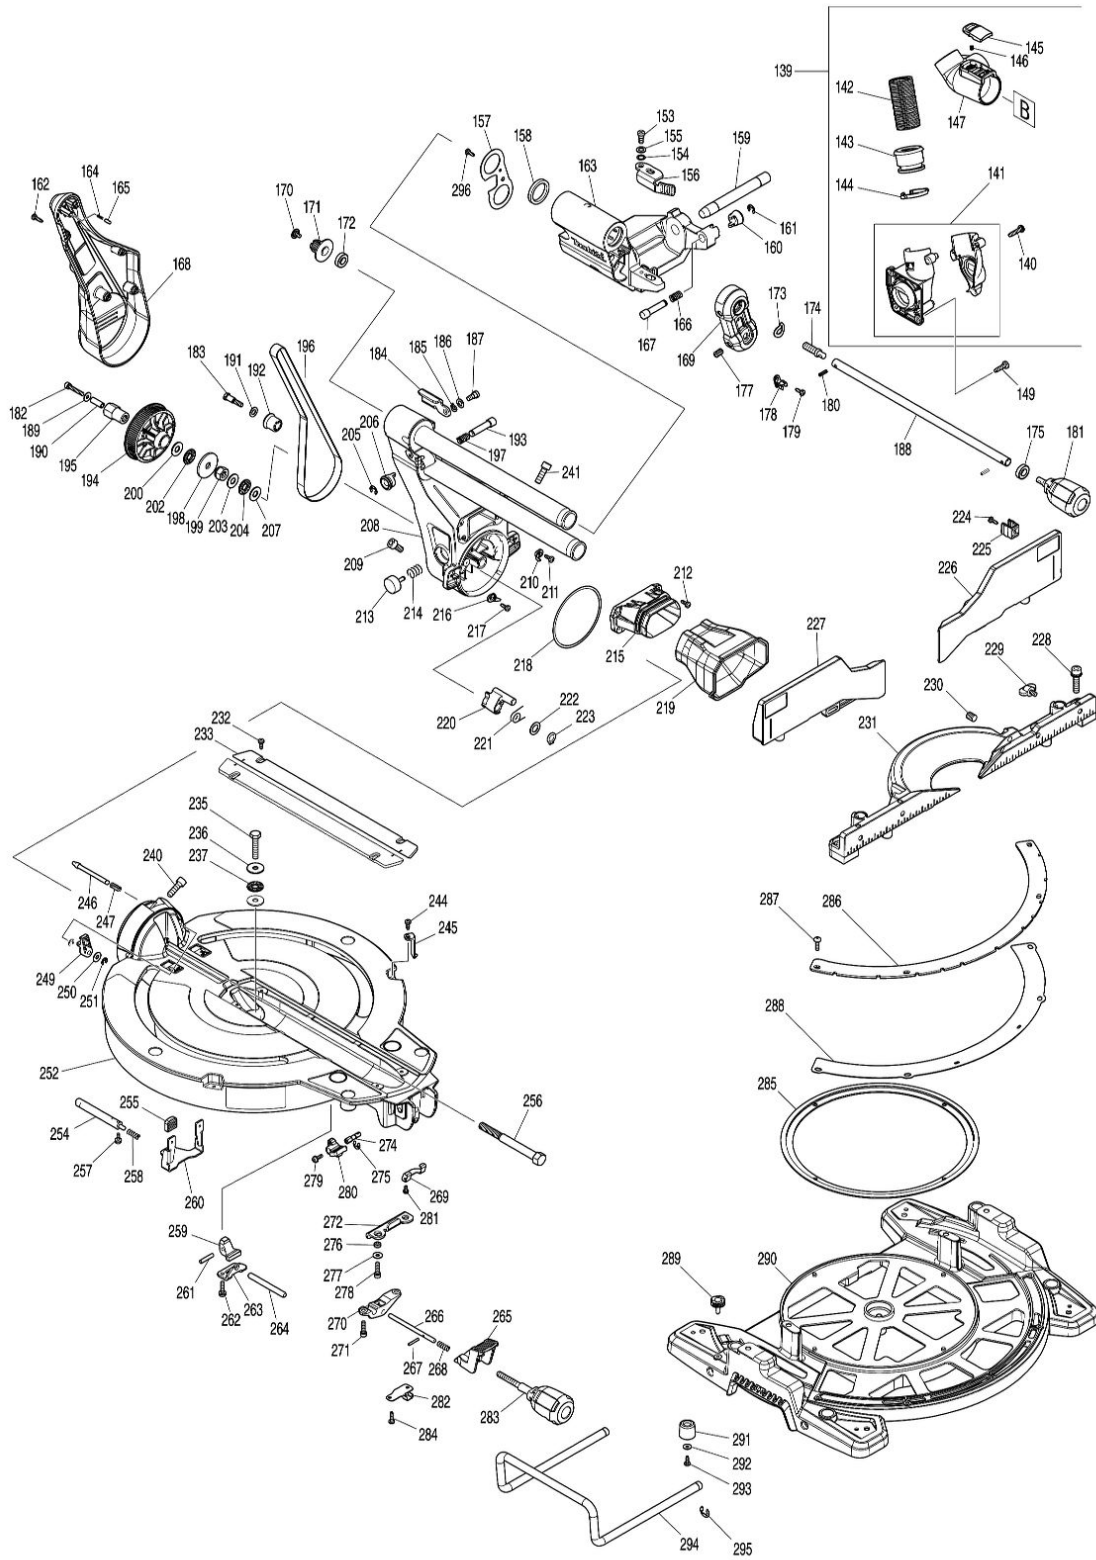

Model No.LS004G 260MM DC SLIDE CPD. MITER SAW

Nr. Part nr. Name

Model No.LS004G 260MM DC SLIDE CPD. MITER SAW

Nr. Part nr. Name