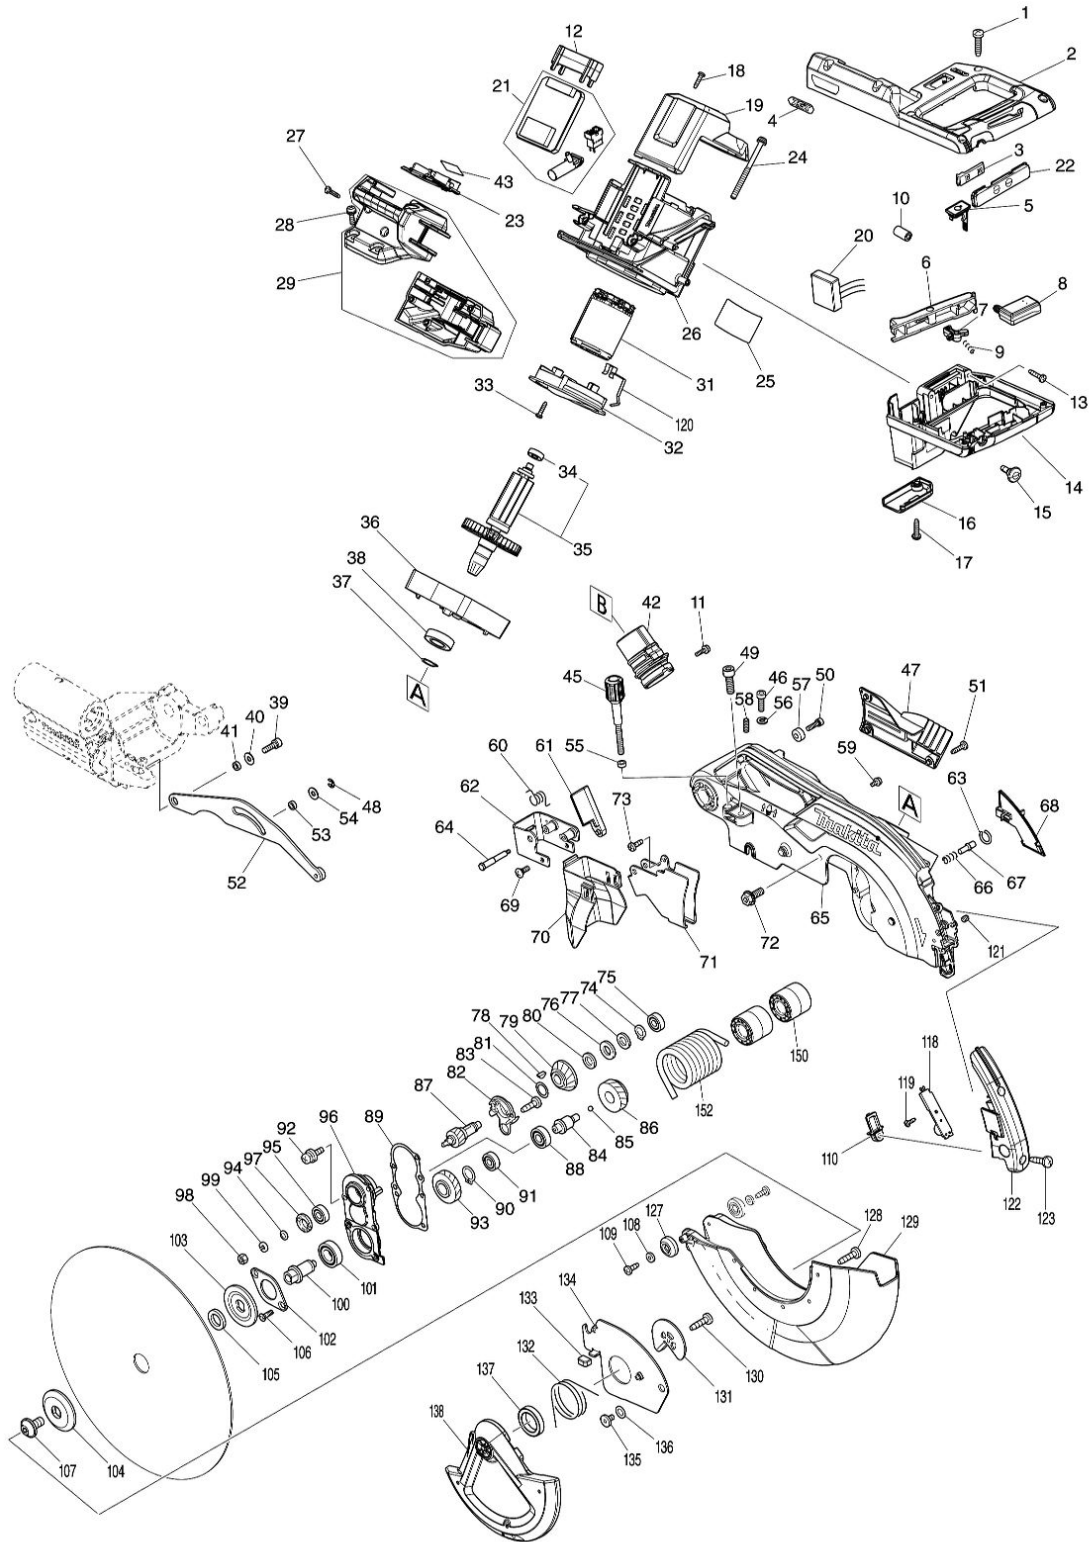

Model No.LS004G 260MM DC SLIDE CPD. MITER SAW

Nr. Part nr. Name

Model No.LS004G 260MM DC SLIDE CPD. MITER SAW

Nr. Part nr. Name