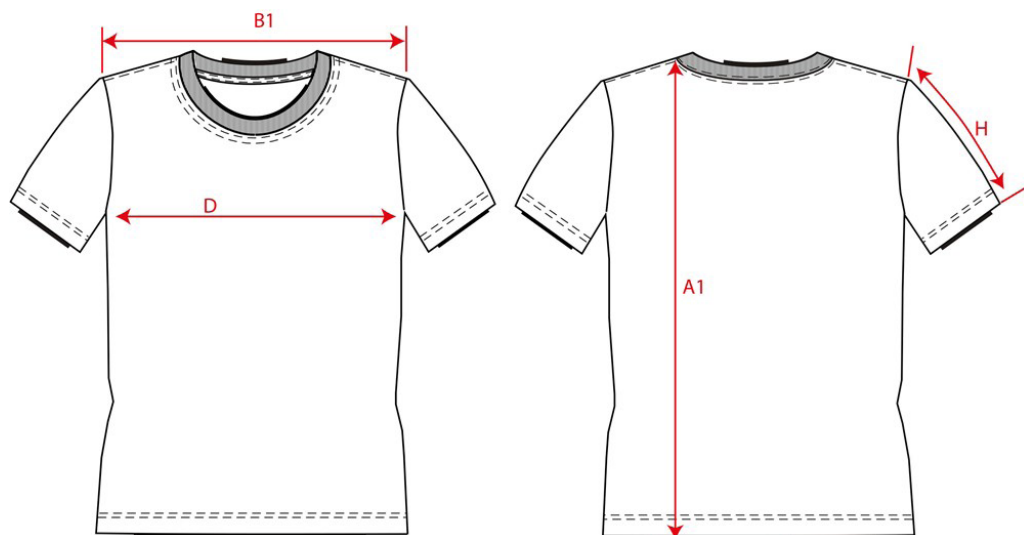

# PRODUCTSPECIFICATIE

T-Shirt Premium Heren / 104007

Artikelnummer: 104007 / 104007  
Maten: XS | S | M | L | XL | XXL | 3XL  
Sexe: Heren  
Kwaliteit: 95% Gekamd Katoen / 5% Elastaan  
Gewicht: 180 g/m<sup>2</sup>  
CBS Nummer: 6109100010  
Constructie: Single Jersey

Kleuren:

Wasvoorschriften:

	ToI	XS	S	M	L	XL	XXL	3XL	
A1	Total backl meas from hsp	1,0	68,0	70,0	72,0	74,0	76,0	78,0	80,0
B1	Shoulder to shoulder	1,0	38,0	39,5	41,0	42,5	44,0	45,5	47,0
D	1/2 Chest width (2,5cm under armpit)	1,0	46,0	48,0	50,0	52,0	54,0	56,0	58,0
H	Upperarm sleeve	0,5	21,25	21,75	22,25	22,75	23,25	23,75	24,25