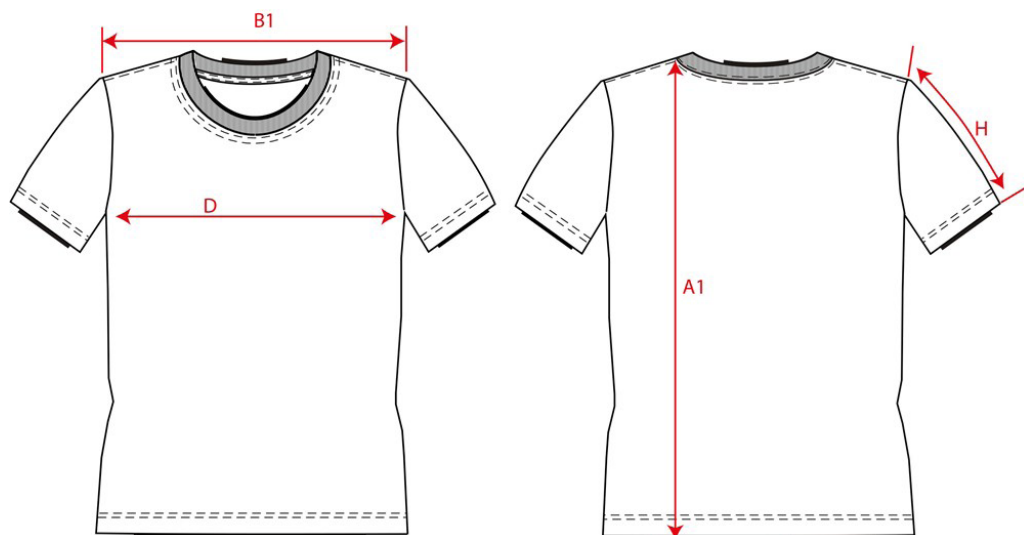

PRODUCTSPECIFICATIE

T-Shirt Premium Naden Heren / 104002

Artikelnummer: 104002 / 104002
Maten: XS | S | M | L | XL | XXL | 3XL
Sexe: Heren
Kwaliteit: 95% Gekamd Katoen / 5% Elastaan
Gewicht: 180 g/m²
CBS Nummer: 6109100010
Constructie: Single Jersey

Kleuren:

Wasvoorschriften:

	Tol	XS	S	M	L	XL	XXL	3XL
A1 Total backl meas from hsp	1,0	68,0	70,0	72,0	74,0	76,0	78,0	80,0
B1 Shoulder to shoulder	1,0	38,0	39,5	41,0	42,5	44,0	45,5	47,0
D 1/2 Chest width (2,5cm under armpit)	1,0	46,0	48,0	50,0	52,0	54,0	56,0	58,0
H Upperarm sleeve	0,5	21,25	21,75	22,25	22,75	23,25	23,75	24,25