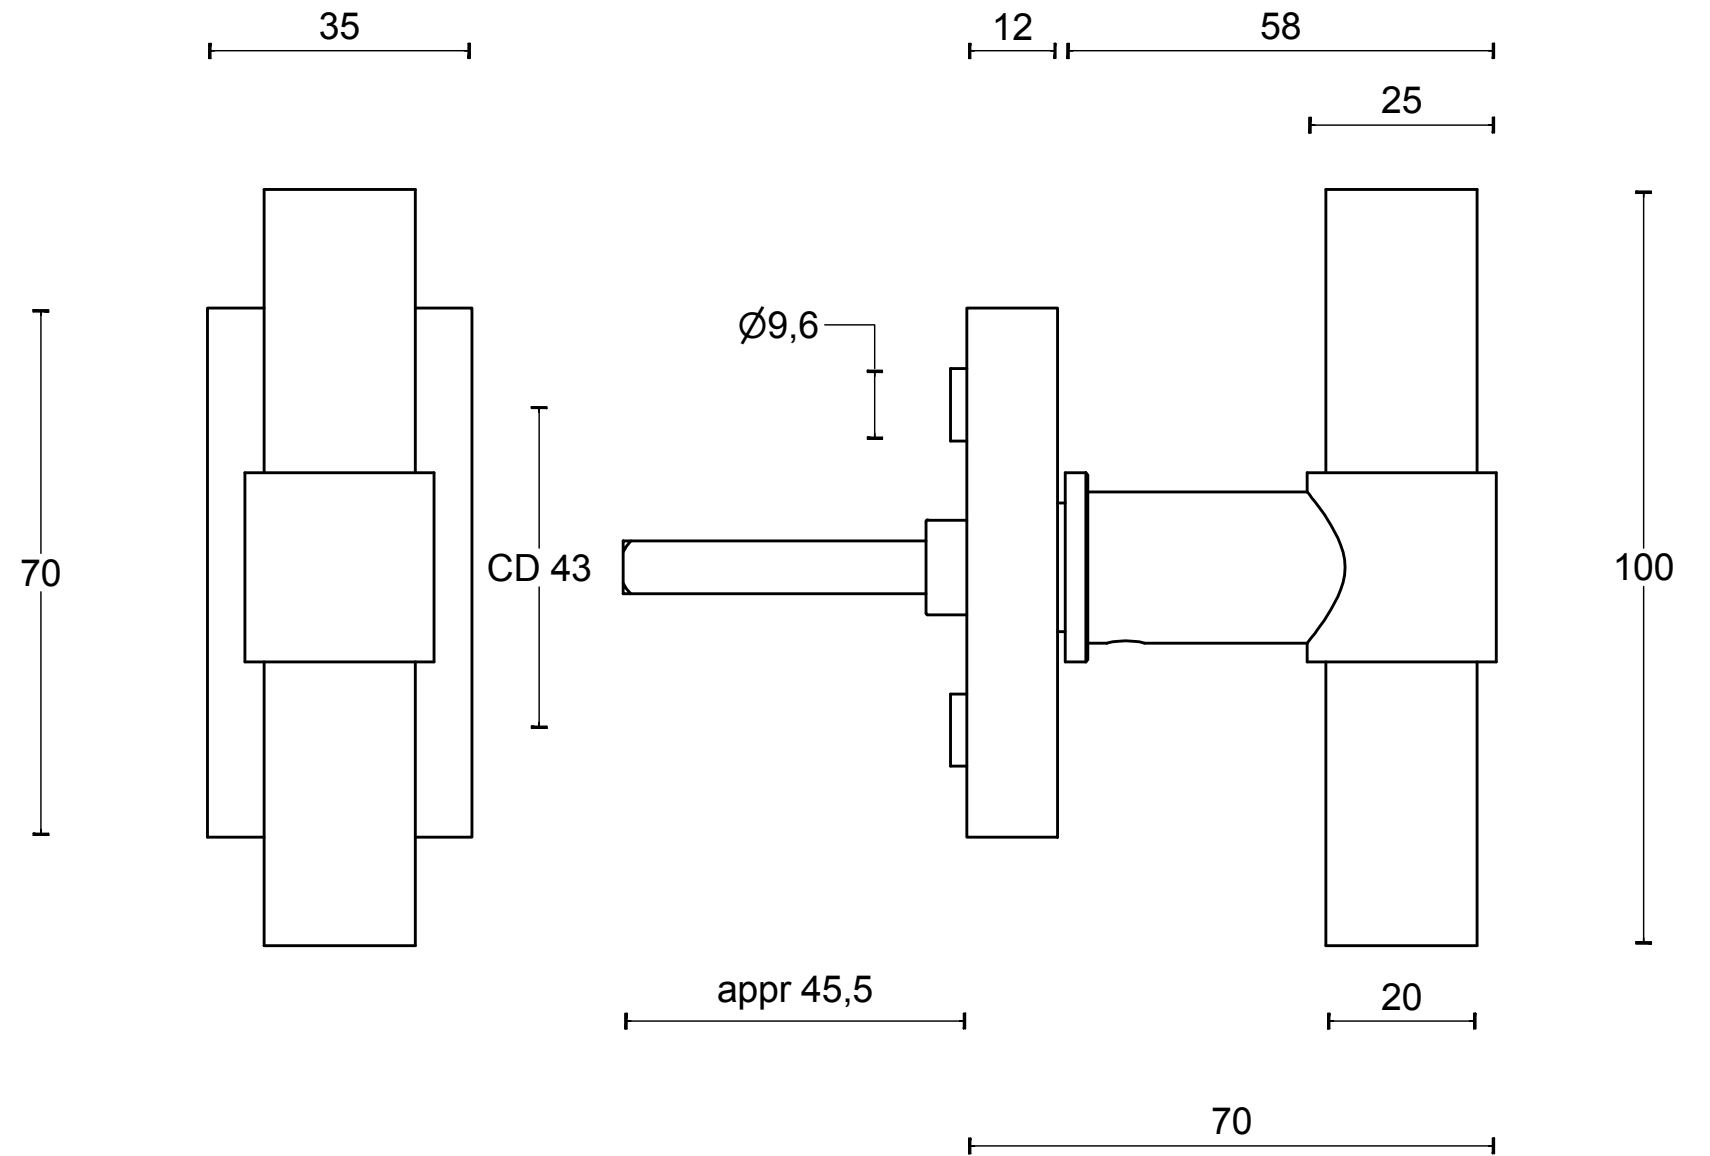

PBT20-DK

non-locking tilt and turn
window handle
stainless steel

FORMANI®		Part number:	
		Description:	
Doc no.:	2703D003 PBT20DK V01.dwg	PBT20-DK	Format:
Drawn by:	Christian Brimbois		Creation date:
A3			
Formani Holland B.V. · Amerikalaan 55 · 6199 AE Maastricht Airport · tel: +31 (0)43 308 90 00 · www.formani.nl · info@formani.nl			