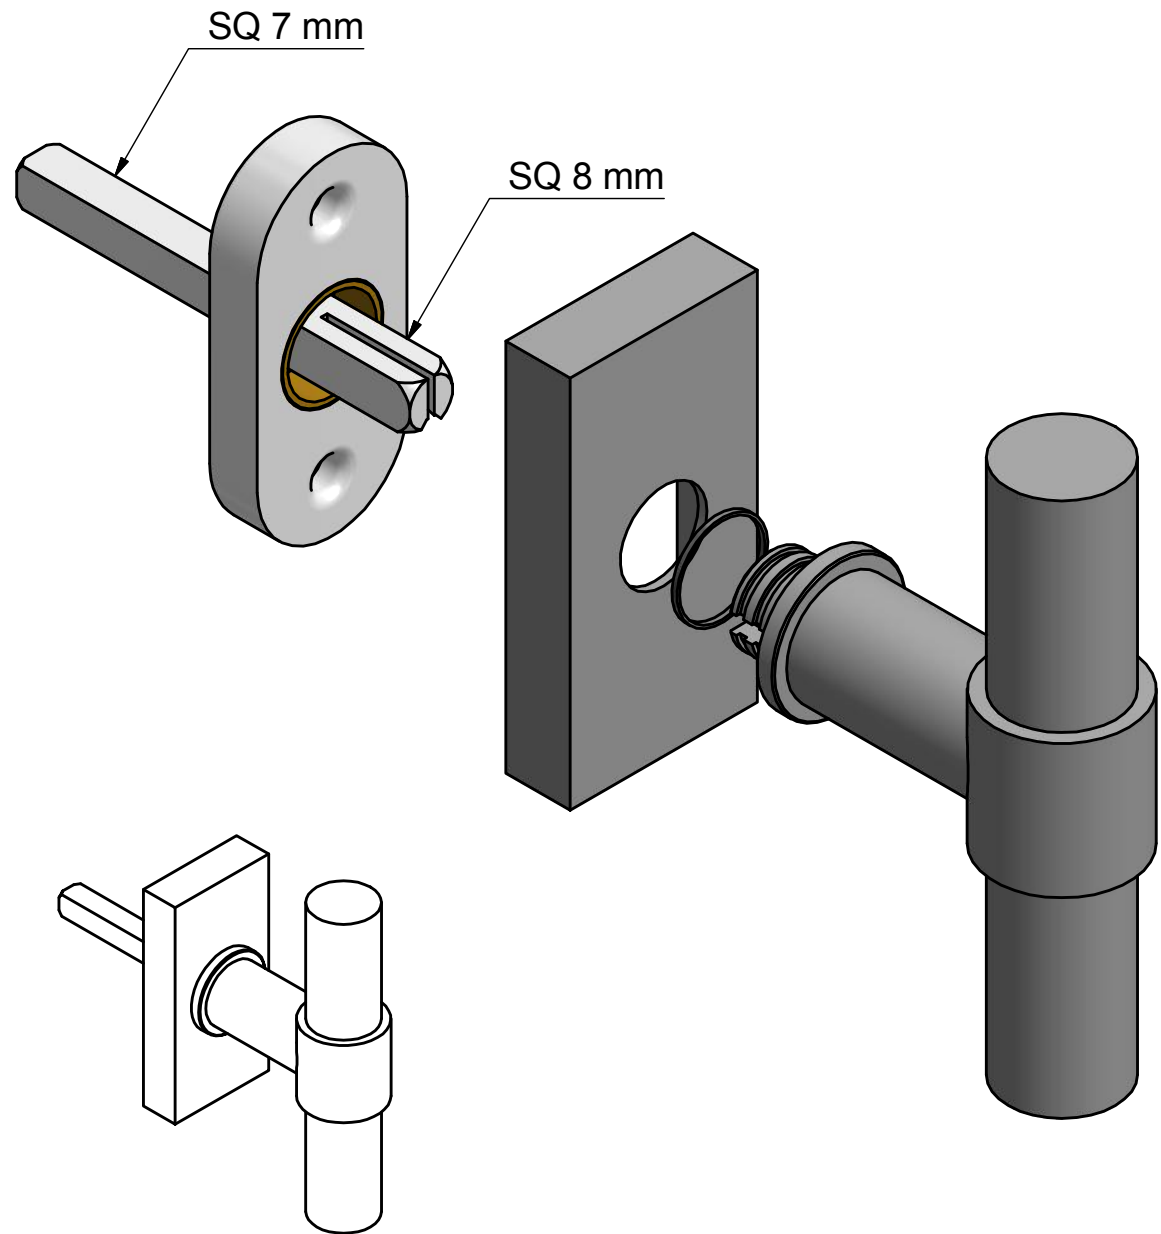

PBT20-DK

non-locking tilt and turn
window handle
stainless steel

FORMANI®		Part number:	
		Description:	
Doc no.:	2703D003 PBT20DK V01.dwg	PBT20-DK	Format:
Drawn by:	Christian Brimbois		Creation date:
A3			
Formani Holland B.V. · Amerikalaan 55 · 6199 AE Maastricht Airport · tel: +31 (0)43 308 90 00 · www.formani.nl · info@formani.nl			