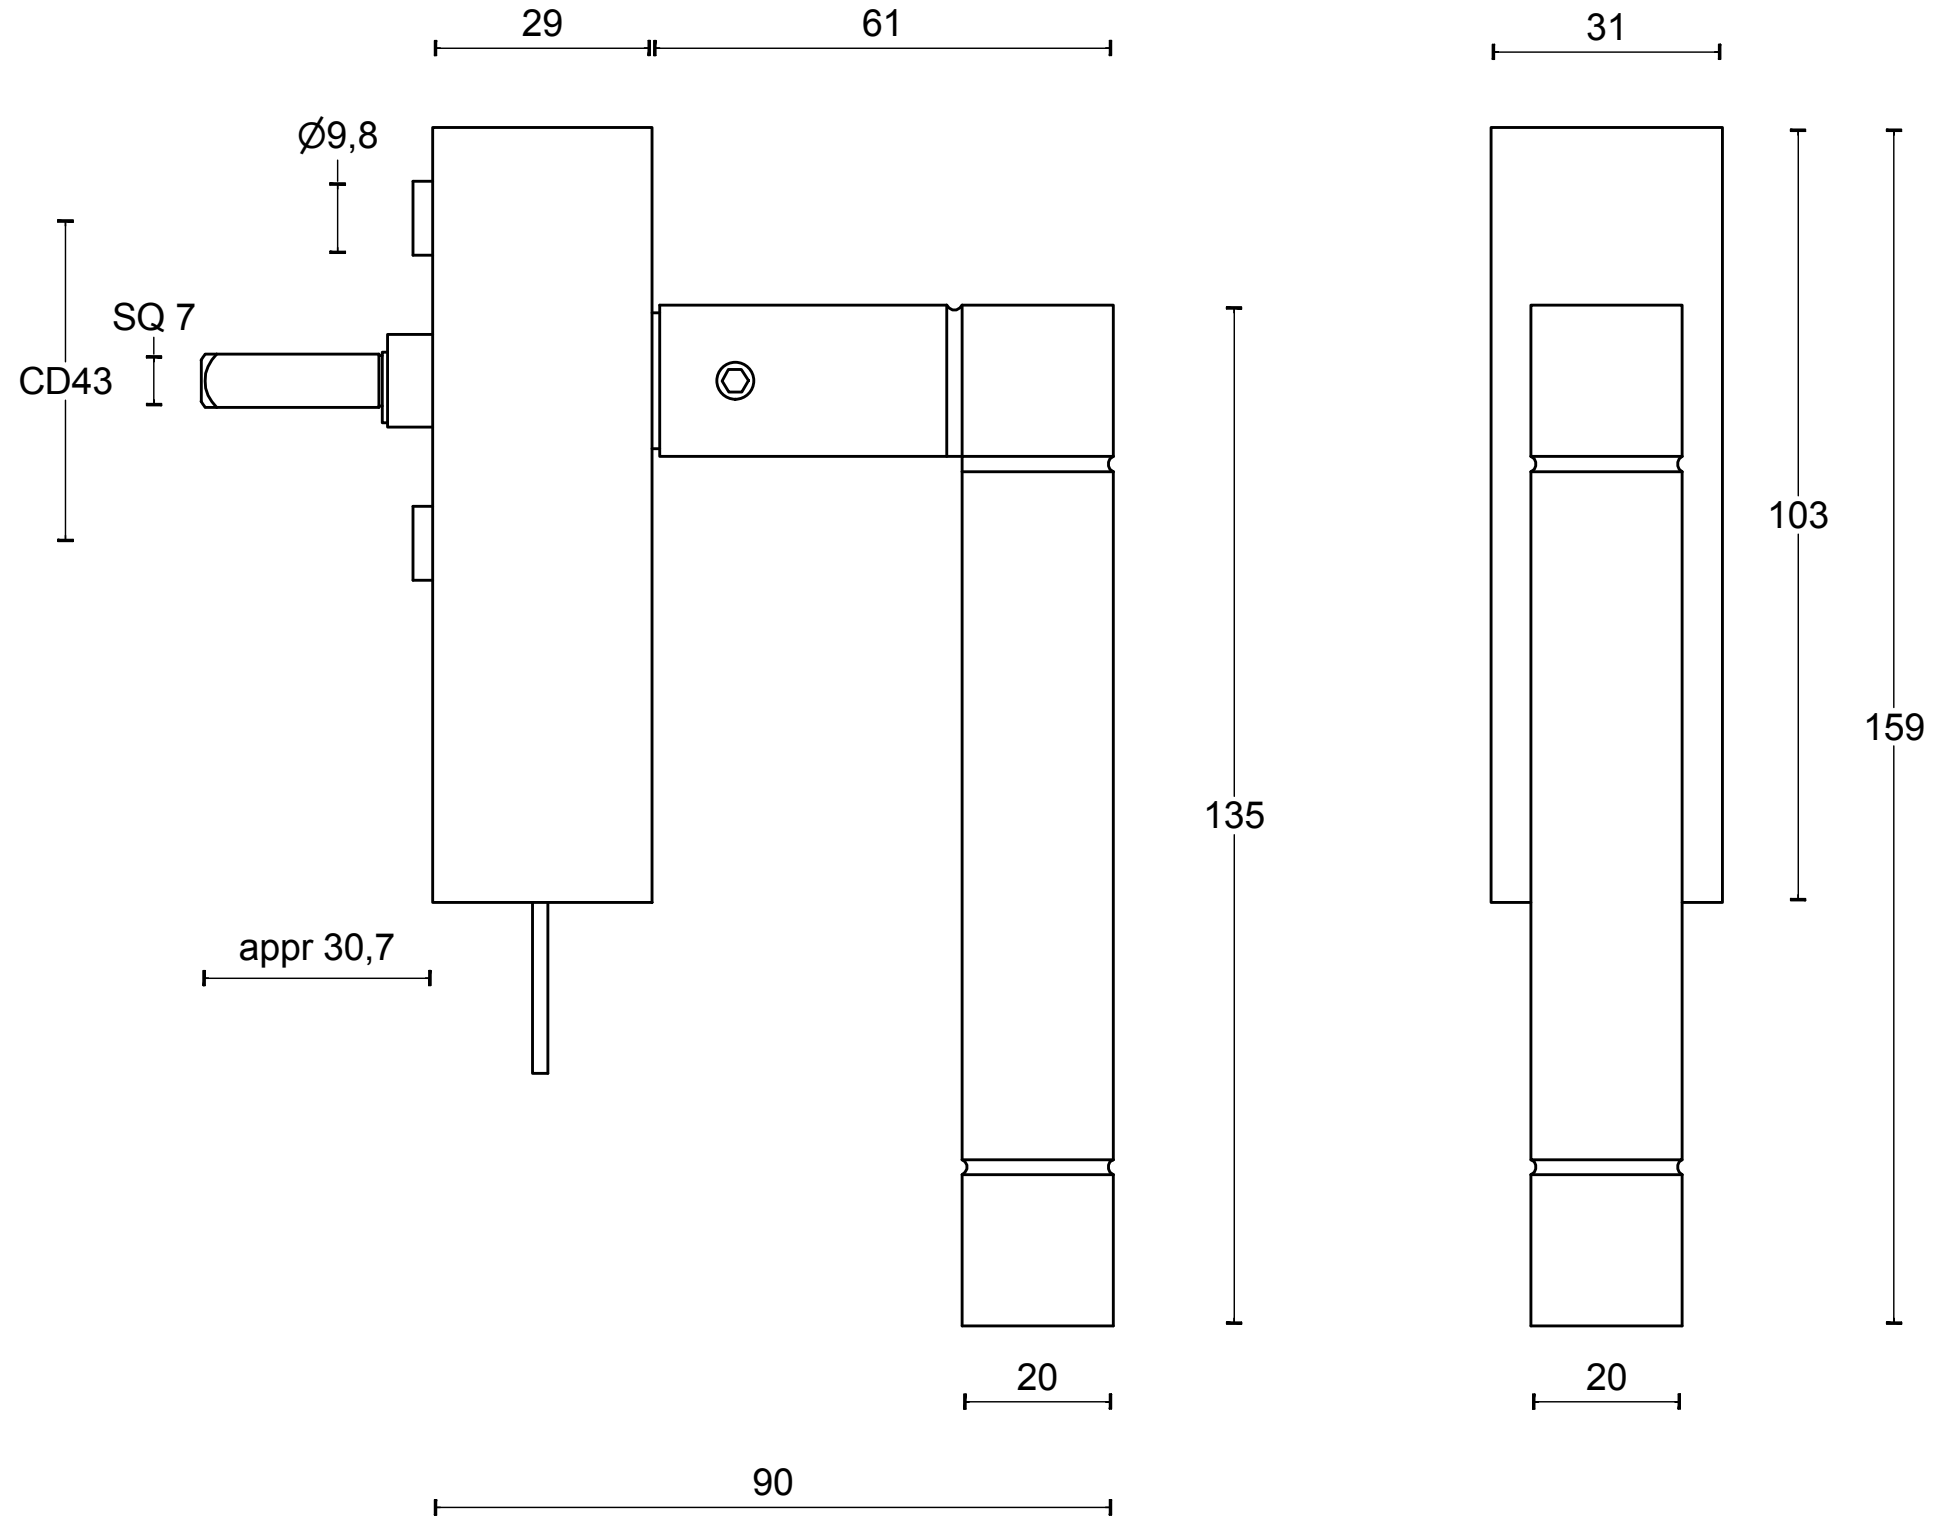

JB100-DKLOCK

locking tilt and turn
window handle
stainless steel

<h2>FORMANI®</h2>		Part number:	
		Description:	
Doc no.:	3503D020 JB100DKLOCK V01.dwg	<h3>JB100-DKLOCK</h3>	Format:
Drawn by:	Christian Brimbois		Creation date:
<small>FORMANI HOLLAND B.V. EUROPALAAN 12 6199 AB MAASTRICHT-AIRPORT NL T +31 (0)43 308 90 00 INFO@FORMANI.COM FORMANI.COM</small>			