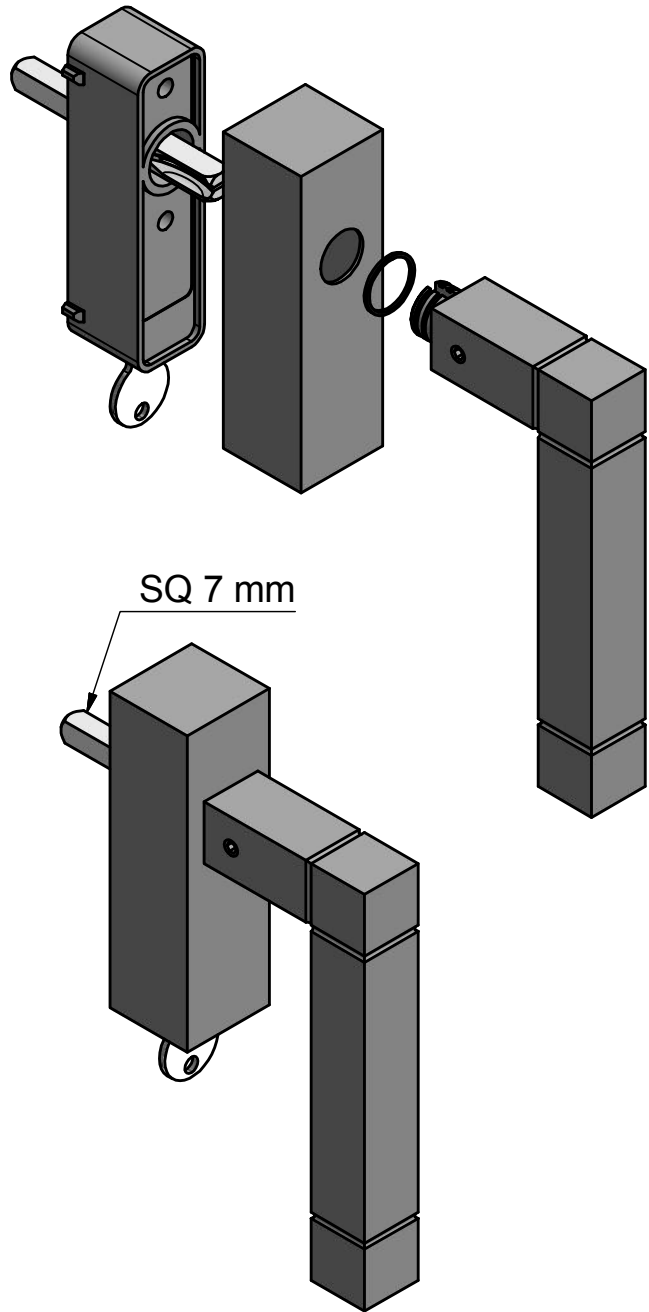

JB100-DKLOCK

locking tilt and turn
window handle
stainless steel

<h2>FORMANI®</h2>		Part number:	
		Description:	
Doc no.:	3503D020 JB100DKLOCK V01.dwg	<h3>JB100-DKLOCK</h3>	Format:
Drawn by:	Christian Brimbois		Creation date:
<small>FORMANI HOLLAND B.V. EUROPALAAN 12 6199 AB MAASTRICHT-AIRPORT NL T +31 (0)43 308 90 00 INFO@FORMANI.COM FORMANI.COM</small>			