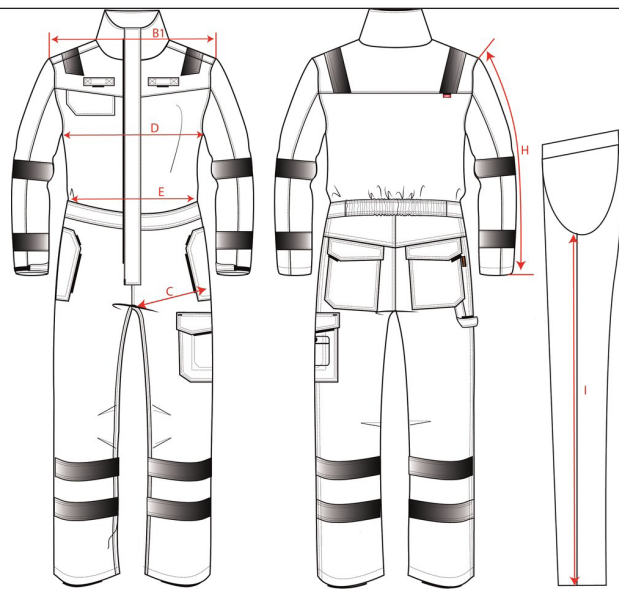

PRODUCTSPECIFICATIE

Overall Multinorm Bicolor / 753002

Artikelnummer: 753002
Maten: 42 | 44 | 46 | 48 | 50 | 52 | 54 | 56 | 58 | 60 | 62 | 64
Sexe: Unisex
Kwaliteit: 79% Katoen / 20% Polyester / 1% Andere Vezels
Pasvorm: Basic Fit
Gewicht: 300 g/m²
CBS Nummer: 6203425100
Constructie: Twill

Kleuren:

Wasvoorschriften:

Kenmerken:

	Tol	42	44	46	48	50	52	54	56	58	60	62	64	
B1	Shoulder to shoulder	1,0	44,0	46,0	48,0	50,0	52,0	54,0	56,0	58,0	60,0	62,0	64,0	66,0
D	1/2 Chest width (at armhole)	1,0	53,0	55,0	57,0	59,0	61,0	63,0	65,0	67,0	69,0	71,0	73,0	75,0
E	1/2 Waist width (42cm from HPS)	1,0	49,0	51,0	53,0	55,0	57,0	59,0	61,0	63,0	65,0	67,0	69,0	71,0
C	1/2 Tigh	0,5	31,0	32,0	33,0	34,0	35,0	36,0	37,0	38,0	39,0	40,0	41,0	42,0
H	Upperarm sleeve	1,0	64,0	64,5	65,0	65,5	66,0	66,5	67,0	67,5	68,0	68,5	69,0	69,5
I	Inseam	1,0	83,0	83,0	83,0	83,0	83,0	83,0	83,0	83,0	83,0	83,0	83,0	83,0