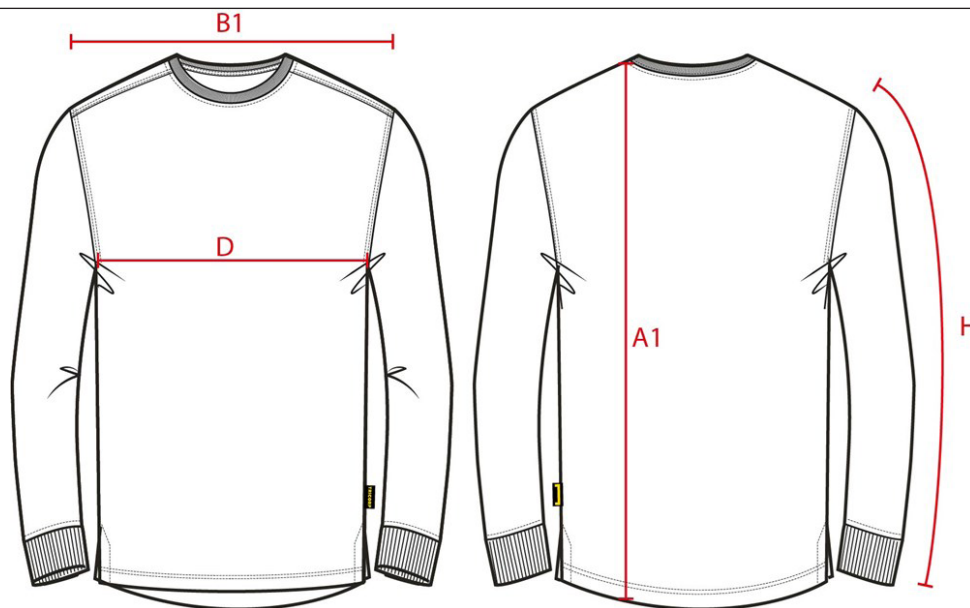

PRODUCTSPECIFICATIE

T-shirt Multinorm Bicolor / 103003

Artikelnummer: 103003
Maten: XS | S | M | L | XL | XXL | 3XL | 5XL | 7XL
Sexe: Unisex
Kwaliteit: 60% Modacryl / 40% Gekamd katoen
Pasvorm: Basic Fit
Gewicht: 200 g/m²
CBS Nummer: 6109100010
Constructie: Piqué

Kleuren:

Wasvoorschriften:

Kenmerken:

	Tol	XS	S	M	L	XL	XXL	3XL	5XL	7XL
A1 Total backl meas from hsp	1,0	70,0	72,0	75,0	77,0	79,0	81,0	83,0	87,0	89,0
B1 Shoulder to shoulder	1,0	44,0	46,0	48,0	50,0	52,0	54,0	56,0	60,0	64,0
D 1/2 Chest width (at armhole)	1,0	49,0	52,0	55,0	58,0	61,0	64,0	67,0	73,0	79,0
H Upperarm sleeve	0,5	62,0	63,0	64,0	65,0	66,0	67,0	68,0	69,0	69,0