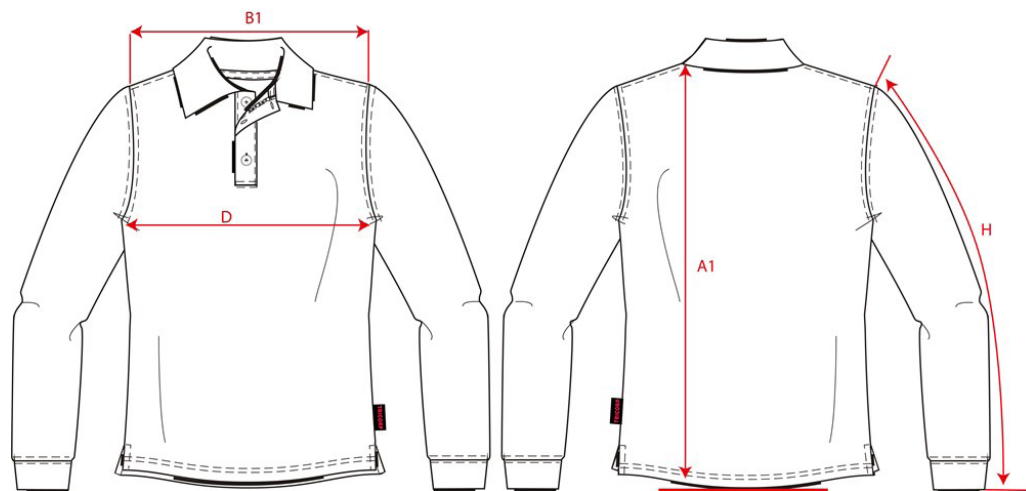

PRODUCTSPECIFICATIE

Polosweater Contrast / 301006

Artikelnummer: 301006 / PSC280
Maten: XS | S | M | L | XL | XXL | 3XL | 5XL | 7XL
Sexe: Unisex
Kwaliteit: 60% Gekamd katoen / 40% Polyester
Gewicht: 280 g/m²
CBS Nummer: 6110209100
Constructie: American fleece

Kleuren:

Wasvoorschriften:

Kenmerken:

	Tol	XS	S	M	L	XL	XXL	3XL	5XL	7XL	
A1	Total backlength meas. from	1,0	71,0	73,0	75,0	77,0	79,0	81,0	83,0	87,0	89,0
B1	Shoulder to shoulder	1,0	46,0	48,0	50,0	52,0	54,0	56,0	58,0	62,0	66,0
D	1/2 Chest width (at armhole)	1,0	51,0	54,0	57,0	60,0	63,0	66,0	69,0	75,0	81,0
H	Upperarm sleeve	0,5	63,0	64,0	65,0	66,0	67,0	68,0	69,0	70,0	70,0