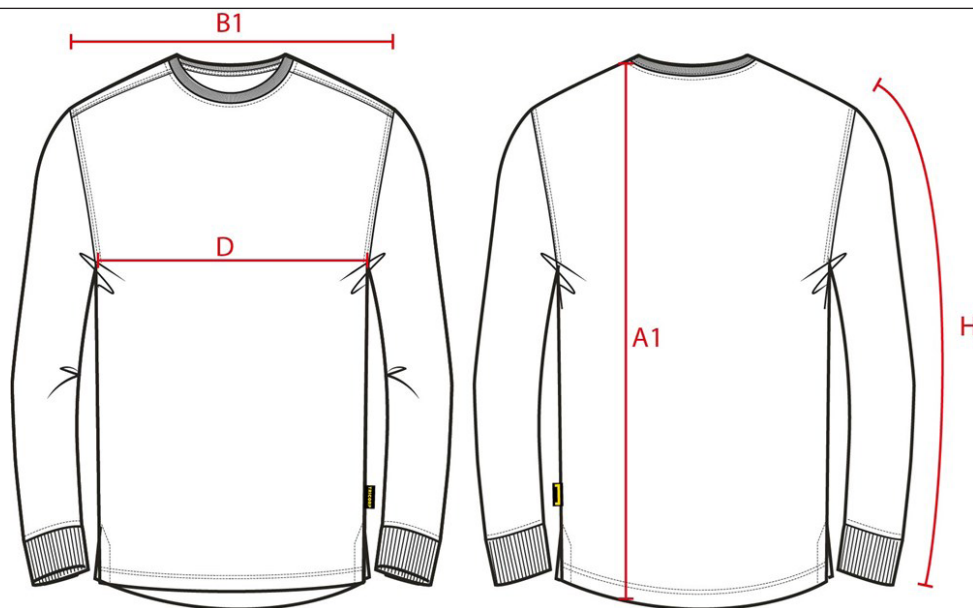

## T-Shirt Multinorm / 103004

**Artikelnummer:** 103004  
**Maten:** XS | S | M | L | XL | XXL | 3XL | 4XL | 5XL  
**Sexe:** Unisex  
**Kwaliteit:** 60% Modacryl / 40% Gekamd katoen  
**Pasvorm:** Basic Fit  
**Gewicht:** 200 g/m<sup>2</sup>  
**CBS Nummer:** 6109100010  
**Constructie:** Piqué

Kleuren: 

Wasvoorschriften:     

Kenmerken:  

	Tol	XS	S	M	L	XL	XXL	3XL	5XL	7XL
A1 Total backl meas from hsp	1,0	70,0	72,0	75,0	77,0	79,0	81,0	83,0	87,0	89,0
B1 Shoulder to shoulder	1,0	44,0	46,0	48,0	50,0	52,0	54,0	56,0	60,0	64,0
D 1/2 Chest width (at armhole)	1,0	49,0	52,0	55,0	58,0	61,0	64,0	67,0	73,0	79,0
H Upperarm sleeve	1,0	62,0	63,0	64,0	65,0	66,0	67,0	68,0	69,0	69,0