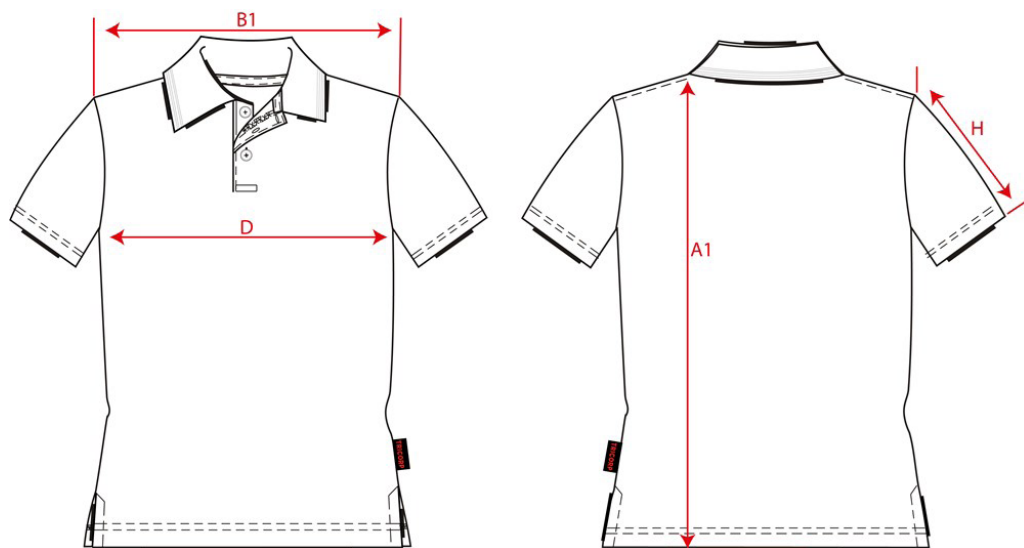

PRODUCTSPECIFICATIE

Poloshirt Bicolor Slim Fit / 201002

Artikelnummer: 201002 / PBF210
Maten: XXS | XS | S | M | L | XL | XXL | 3XL | 5XL
Sexe: Unisex
Kwaliteit: 50% Gekamd katoen / 50% Polyester
Gewicht: 210 g/m²
CBS Nummer: 6109902000
Constructie: Piqué

Wasvoorschriften:

Kenmerken:

	Tol	XXS	XS	S	M	L	XL	XXL	3XL	5XL	
A1	Total backl meas from hsp	1,0	67,0	69,0	71,0	73,0	75,0	77,0	79,0	81,0	83,0
B1	Shoulder to shoulder	1,0	37,5	39,0	40,5	42,0	43,5	45,0	46,5	48,0	49,5
D	1/2 Chest width (at armhole)	1,0	46,0	48,0	50,0	52,0	54,0	56,0	58,0	60,0	62,0
H	Upperarm sleeve	0,5	16,0	17,0	18,0	19,0	20,0	21,0	22,0	23,0	24,0