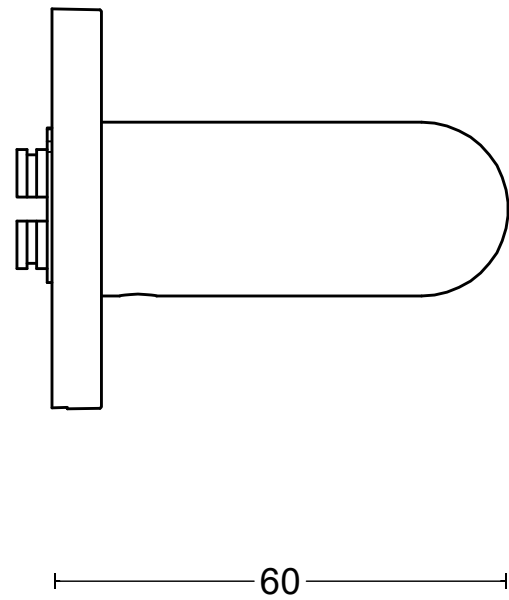

ECLIPSE DR103-G

lever handle
stainless steel

<p>FORMANI®</p> <p>FORMANI HOLLAND B.V. EUROPALAAN 12 6199 AB MAASTRICHT-AIRPORT NL T +31 (0)43 308 90 00 INFO@FORMANI.COM WWW.FORMANI.COM</p>	Type :	ECLIPSE DR103-G	Version:	V01
	Formani filename: 3901D004_DR103G_V01.dwg	Description:	lever handle stainless steel	Format
	Drawn by: Semih Aslan			
Creation date: 26-11-2020				