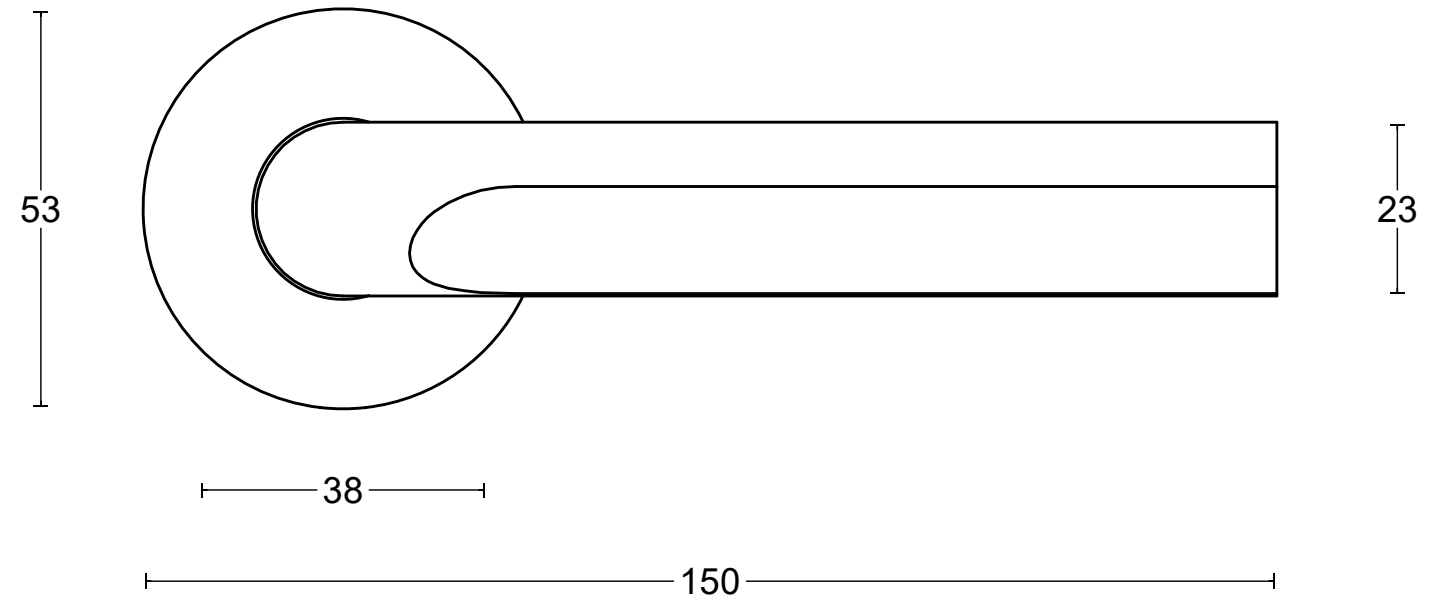

ECLIPSE DR103-G

lever handle
stainless steel

<p>FORMANI®</p> <p>FORMANI HOLLAND B.V. EUROPALAAN 12 6199 AB MAASTRICHT-AIRPORT NL T +31 (0)43 308 90 00 INFO@FORMANI.COM WWW.FORMANI.COM</p>	Type :	ECLIPSE DR103-G	Version:	V01
	Formani filename: 3901D004_DR103G_V01.dwg	Description:	lever handle stainless steel	Format
	Drawn by: Semih Aslan			
Creation date: 26-11-2020				