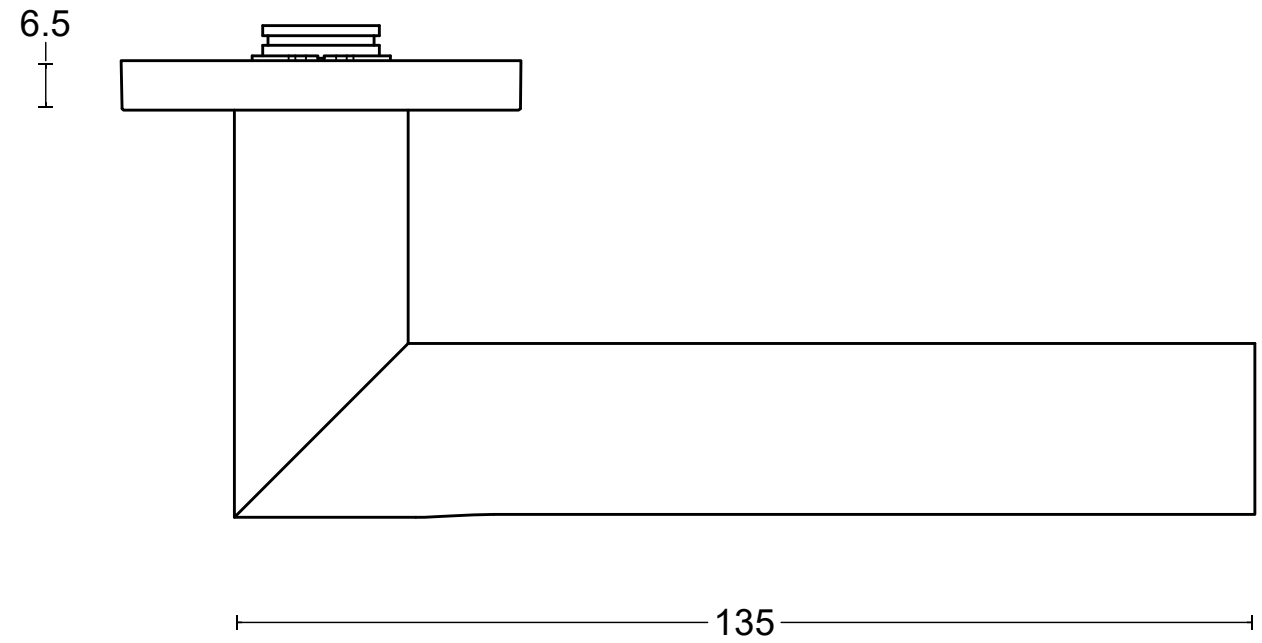

ECLIPSE DR103-G

lever handle
stainless steel

<p>FORMANI®</p> <p>FORMANI HOLLAND B.V. EUROPALAAN 12 6199 AB MAASTRICHT-AIRPORT NL T +31 (0)43 308 90 00 INFO@FORMANI.COM WWW.FORMANI.COM</p>	Type :	ECLIPSE DR103-G	Version:	V01
	Formani filename: 3901D004_DR103G_V01.dwg	Description:	lever handle stainless steel	Format
	Drawn by: Semih Aslan			
Creation date: 26-11-2020				