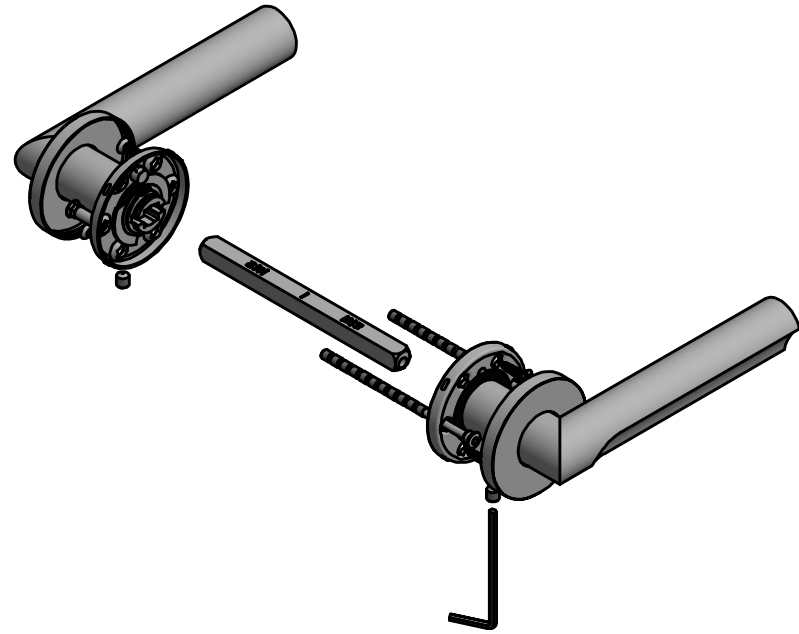

ECLIPSE DR103-G

lever handle
stainless steel

<p>FORMANI®</p> <p>FORMANI HOLLAND B.V. EUROPALAAN 12 6199 AB MAASTRICHT-AIRPORT NL T +31 (0)43 308 90 00 INFO@FORMANI.COM WWW.FORMANI.COM</p>	Type :	ECLIPSE DR103-G	Version:	V01
	Formani filename: 3901D004_DR103G_V01.dwg	Description:	lever handle stainless steel	Format
	Drawn by: Semih Aslan			
Creation date: 26-11-2020				