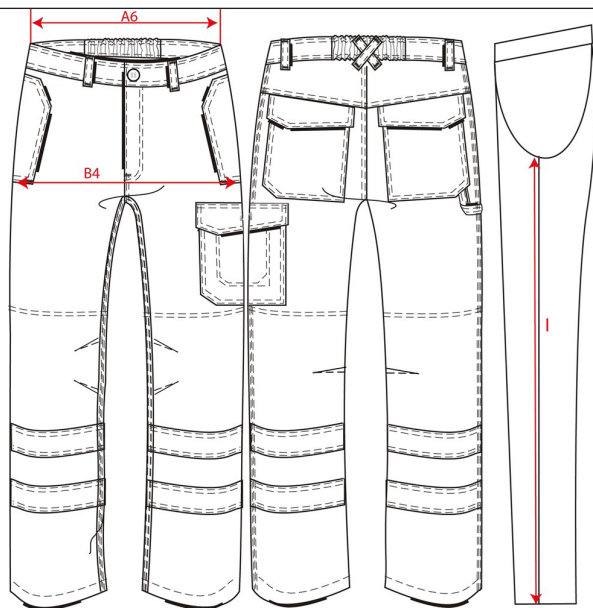

## Werkbroek Multinorm Bicolor / 503004

**Artikelnummer:** 503004  
**Maten:** 42 | 44 | 46 | 48 | 50 | 52 | 54 | 56 | 58 | 60 | 62 | 64  
**Sexe:** Unisex  
**Kwaliteit:** 80% Gekamd Katoen / 20% Polyester  
**Pasvorm:** Basic Fit  
**Gewicht:** 300 g/m<sup>2</sup>  
**CBS Nummer:** 6203421100  
**Constructie:** Twill

**Kleuren:**

**Wasvoorschriften:**

**Kenmerken:**

	Tol	42	44	46	48	50	52	54	56	58	60	62	64
A6 1/2 Waist (relaxed)	1,0	34,0	36,0	38,0	40,0	42,0	44,0	46,0	48,0	50,0	52,0	54,0	56,0
B4 1/2 Hip (under zip)	1,0	47,0	49,0	51,0	53,0	55,0	57,0	59,0	61,0	63,0	65,0	67,0	69,0
I Inseam	1,0	83,0	83,0	83,0	83,0	83,0	83,0	83,0	83,0	83,0	83,0	83,0	83,0