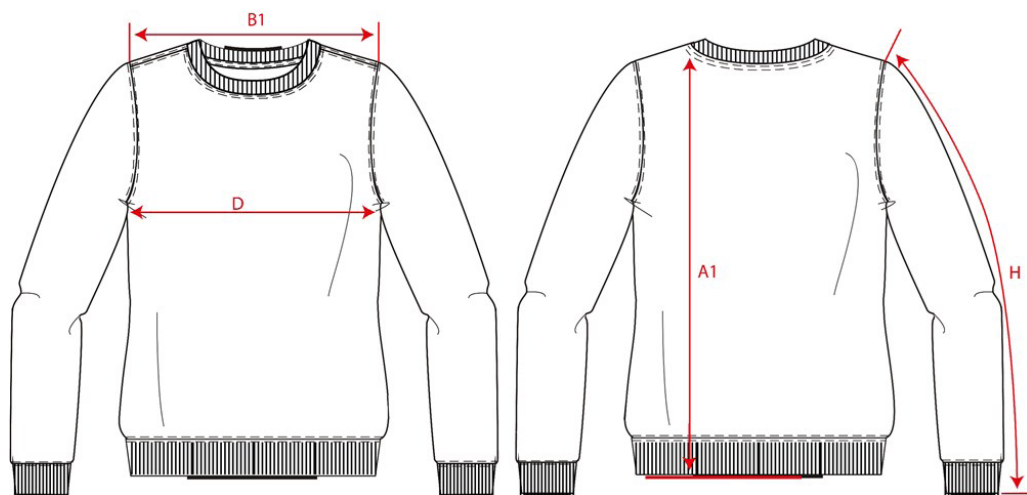

PRODUCTSPECIFICATIE

Sweater Multinorm Bicolor / 303002

Artikelnummer:	303002
Maten:	XS S M L XL XXL 3XL 5XL 7XL
Sexe:	Unisex
Kwaliteit:	60% Modacryl / 39% Katoen / 1% andere vezels
Pasvorm:	Basic Fit
Gewicht:	280 g/m ²
CBS Nummer:	6110909090
Constructie:	American fleece

Kleuren:

Wasvoorschriften:

Kenmerken:

	Tol	XS	S	M	L	XL	XXL	3XL	4XL	5XL	7XL
A1 Total backl meas from hsp	1,0	71,0	73,0	75,0	77,0	79,0	81,0	83,0	85,0	87,0	89,0
B1 Shoulder to shoulder	1,0	46,0	48,0	50,0	52,0	54,0	56,0	58,0	60,0	62,0	66,0
D 1/2 Chest width (at armhole)	1,0	51,0	54,0	57,0	60,0	63,0	66,0	69,0	72,0	75,0	81,0
H Upperarm sleeve	1,0	63,0	64,0	65,0	66,0	67,0	68,0	69,0	69,0	70,0	70,0