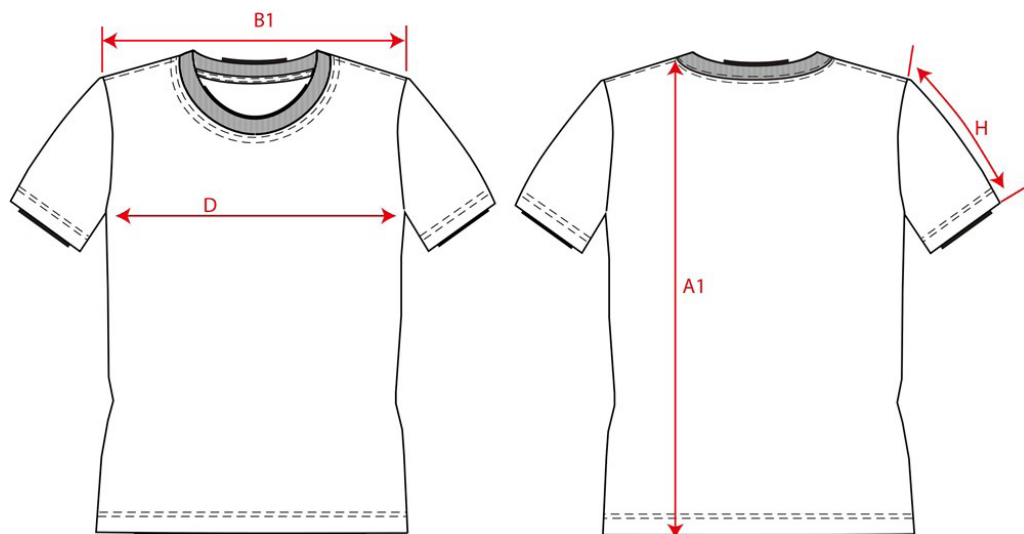

PRODUCTSPECIFICATIE

T-Shirt V Hals Slim Fit Dames / 101008

Artikelnummer: 101008 / TVT190
Maten: XS | S | M | L | XL | XXL | 3XL
Sexe: Dames
Kwaliteit: 95% Katoen / 5% Elastaan Spandex
Gewicht: 190 g/m²
CBS Nummer: 6109100010
Constructie: Single Jersey

Kleuren:

Wasvoorschriften:

Kenmerken:

	Tol	XS	S	M	L	XL	XXL	3XL
A1 Total backl meas from hsp	1,0	62,0	64,0	66,0	68,0	70,0	72,0	74,0
B1 Shoulder to shoulder	1,0	33,0	35,0	37,0	39,0	41,0	43,0	45,0
D 1/2 Chest width (at armhole)	1,0	39,0	42,0	45,0	48,0	51,0	54,0	57,0
H Upperarm sleeve	0,5	15,0	15,5	16,0	16,5	17,0	17,5	18,0