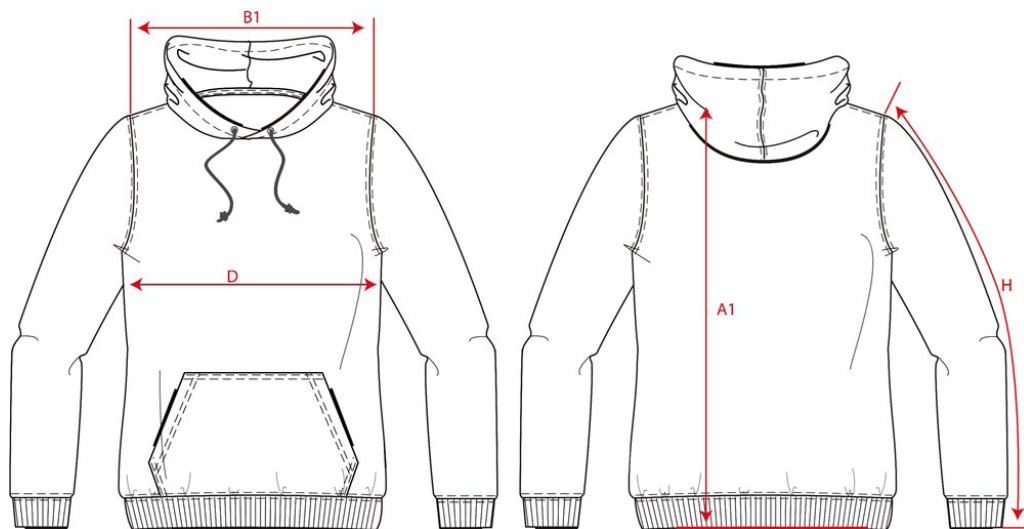

## Sweater Premium Capuchon / 304001

Artikelnummer: 304001 / 304001  
Maten: XS | S | M | L | XL | XXL | 3XL  
Sexe: Heren  
Kwaliteit: 80% Katoen / 20% Polyester  
Gewicht: 300 g/m<sup>2</sup>  
CBS Nummer: 6110209100  
Constructie: American fleece

Kleuren:

Wasvoorschriften:

	Tol	XS	S	M	L	XL	XXL	3XL	
A1	Total backl meas from hsp	1,0	68,0	70,0	72,0	74,0	76,0	78,0	81,0
B1	Shoulder to shoulder	1,0	43,5	45,0	46,5	48,0	49,5	51,0	53,0
D	1/2 Chest width (2,5cm inder armpit)	1,0	50,0	52,0	54,0	56,0	58,0	60,0	63,0
H	Upperarm sleeve	1,0	65,5	66,5	67,5	68,5	69,5	70,5	71,5