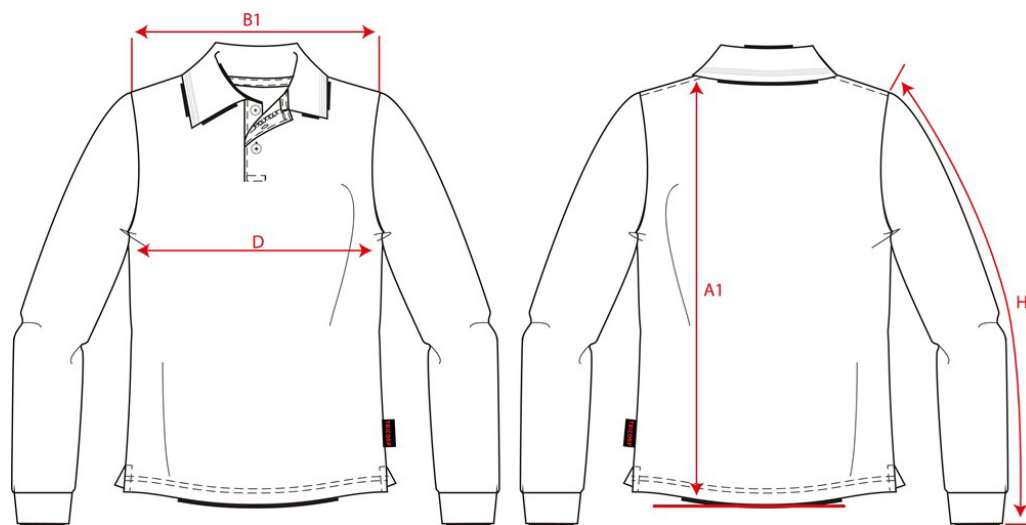

PRODUCTSPECIFICATIE

Poloshirt Lange Mouw / 201009

Artikelnummer: 201009 / PPL180
Maten: XS | S | M | L | XL | XXL | 3XL | 5XL | 7XL
Sexe: Unisex
Kwaliteit: 50% Gekamd katoen / 50% Polyester
Gewicht: 180 g/m²
CBS Nummer: 6110209100
Constructie: Piqué

Wasvoorschriften:

Kenmerken:

	Tol	XS	S	M	L	XL	XXL	3XL	5XL	7XL	
A1	Total backl meas from hsp	1,0	70,0	72,0	75,0	77,0	79,0	81,0	83,0	87,0	89,0
B1	Shoulder to shoulder	1,0	44,0	46,0	48,0	50,0	52,0	54,0	56,0	60,0	64,0
D	1/2 Chest width (at armhole)	1,0	49,0	52,0	55,0	58,0	61,0	64,0	67,0	73,0	79,0
H	Upperarm sleeve	0,5	62,0	63,0	64,0	65,0	66,0	67,0	68,0	69,0	69,0