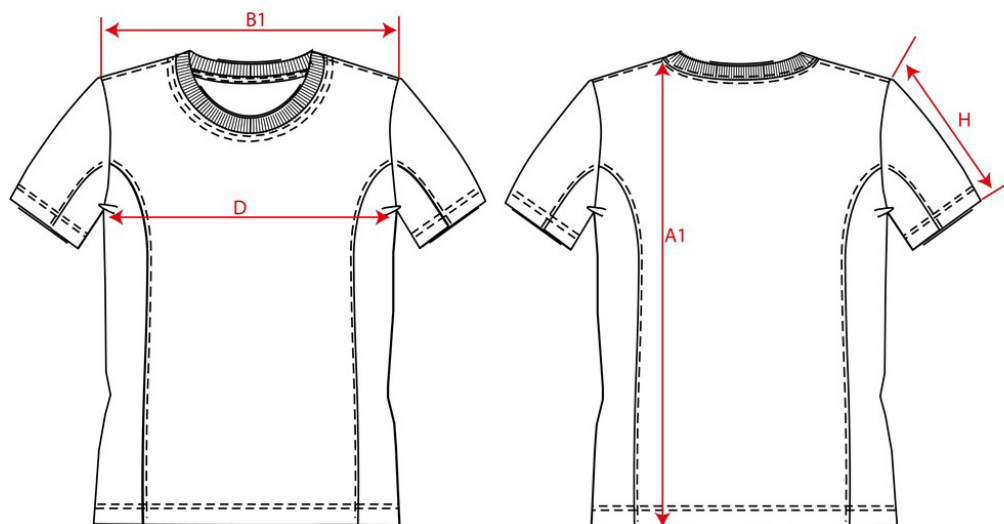

PRODUCTSPECIFICATIE

T-Shirt Bicolor / 102004

Artikelnummer:	102004
Maten:	XS S M L XL XXL 3XL 5XL 7XL
Sexe:	Unisex
Kwaliteit:	100% gekamd katoen, single jersey
Gewicht:	190 g/m ²
CBS Nummer:	6109100010
Constructie:	Single Jersey

Kleuren:

Wasvoorschriften:

Kenmerken:

	Tol	XS	S	M	L	XL	XXL	3XL	5XL	7XL	
A1	Total backl meas. from hsp	1,0	70,0	72,0	74,0	76,0	78,0	80,0	82,0	86,0	88,0
B1	Shoulder to shoulder	1,0	42,0	44,0	46,0	48,0	50,0	52,0	54,0	58,0	62,0
D	1/2 chest width (2,5cm under armpit)	1,0	47,0	50,0	53,0	56,0	59,0	62,0	65,0	71,0	77,0
H	Upperarm sleeve	0,5	18,0	20,0	22,0	24,0	26,0	28,0	30,0	32,0	32,0