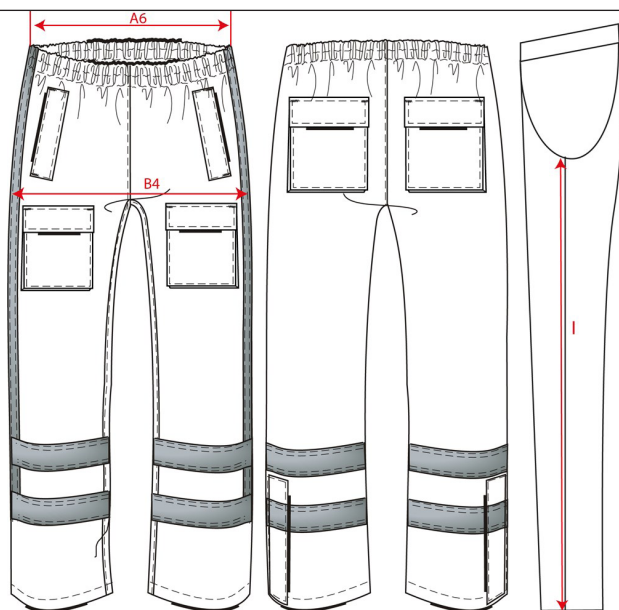

## Regenbroek RWS / 503001

**Artikelnummer:** 503001 / TPA3001  
**Maten:** XS | S | M | L | XL | XXL | 3XL | 4XL | 5XL | 7XL  
**Sexe:** Unisex  
**Kwaliteit:** 100% Polyester, PU coating  
**Gewicht:** 200 g/m<sup>2</sup>  
**CBS Nummer:** 6203431900  
**MVO:** Circulair; Recyclebaar  
**Constructie:** Oxford

Kleuren:

Wasvoorschriften:

Kenmerken:

	tol	XS	S	M	L	XL	XXL	3XL	4XL	5XL	7XL
A6 1/2 Waist (relaxed)	1,0	32,0	33,0	34,0	35,0	36,0	37,0	38,0	39,0	40,0	41,0
B4 1/2 Hip	1,0	57,0	59,0	61,0	63,0	65,0	67,0	69,0	71,0	73,0	77,0
I Inseam	1,0	76,0	77,0	78,0	79,0	80,0	81,0	82,0	83,0	84,0	85,0