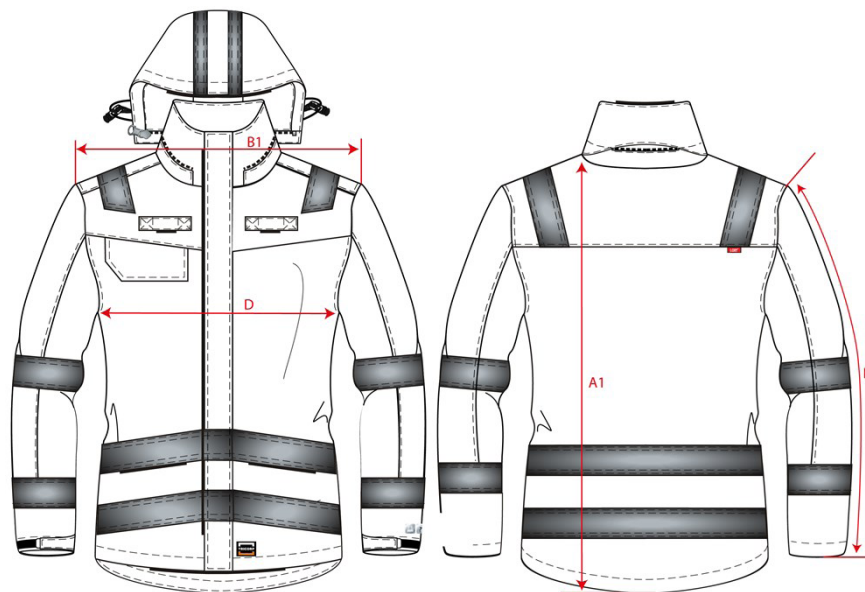

PRODUCTSPECIFICATIE

Parka Multinorm Bicolor / 403009

Artikelnummer: 403009
Maten: XS | S | M | L | XL | XXL | 3XL | 4XL | 5XL | 7XL
Sexe: Unisex
Kwaliteit: Buitenlaag: 98% Polyester / 2% andere vezels + PU coating, Voering: 100% Katoen, Tussenlaag: 60%modacryl/40%Katoen
Pasvorm: Basic Fit
Gewicht: 350 g/m²
CBS Nummer: 6201131010
Constructie: Oxford

Kleuren:

Wasvoorschriften:

Kenmerken:

	ToI	XS	S	M	L	XL	XXL	3XL	4XL	5XL	7XL
A1 Total backl meas from hsp	1,0	83,0	84,0	85	86	87,0	89,0	90,0	91,0	92,0	93,0
B1 Shoulder to shoulder	1,0	49,0	51,0	53,0	55	57,0	59,0	61,0	63,0	65,0	69,0
D 1/2 chest width (2,5cm under armpit)	1,0	57,0	59,0	61,0	63	65,0	67,0	69,0	71,0	73,0	77,0
H Upperarm sleeve	1,0	64	65	66	67	68,0	69,0	70,0	71,0	72,0	73,0