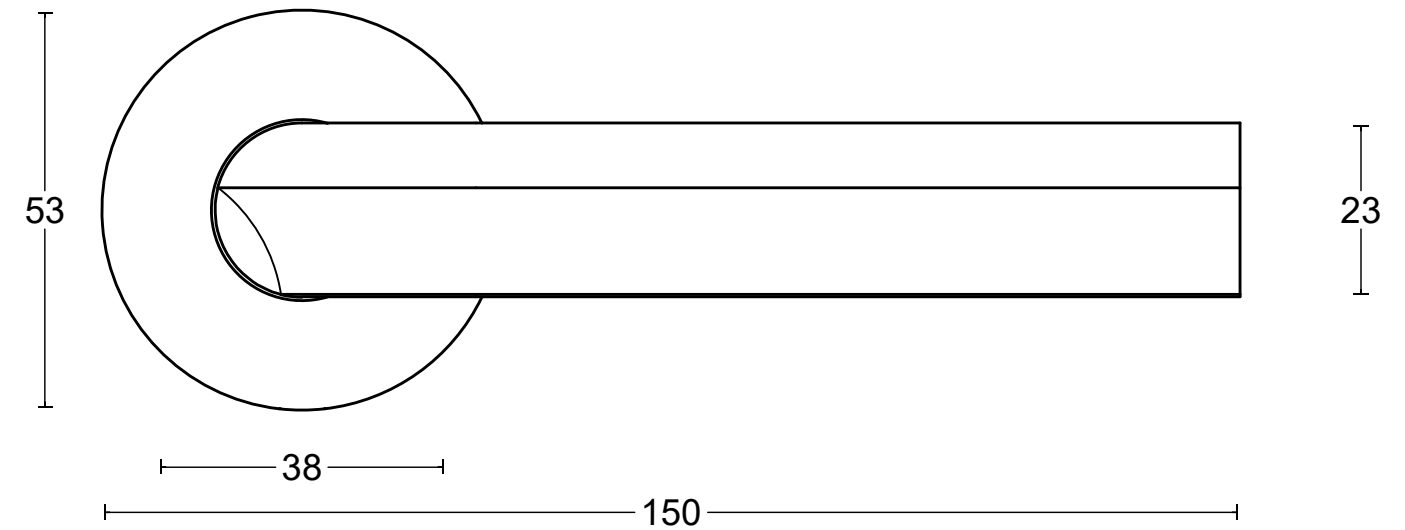

# ECLIPSE DR100-G

lever handle  
stainless steel

<p><b>FORMANI®</b></p> <p>FORMANI HOLLAND B.V. EUROPALAAN 12 6199 AB MAASTRICHT-AIRPORT NL T +31 (0)43 308 90 00 INFO@FORMANI.COM WWW.FORMANI.COM</p>	Type :	<b>ECLIPSE DR100-G</b>	Version:	V01
	Formani filename: 3901D001_DR100G_V01.dwg	Description:	lever handle stainless steel	Format
	Drawn by: Semih Aslan			
Creation date: 25-11-2020				