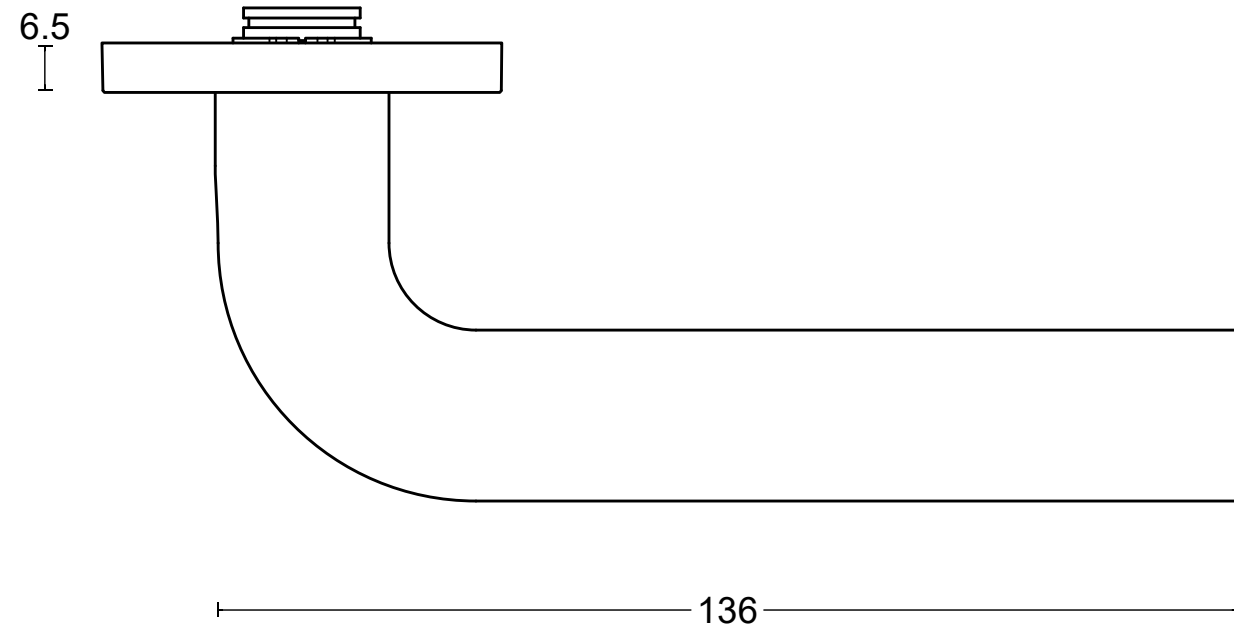

# ECLIPSE DR100-G

lever handle  
stainless steel

<p><b>FORMANI®</b></p> <p>FORMANI HOLLAND B.V. EUROPALAAN 12 6199 AB MAASTRICHT-AIRPORT NL T +31 (0)43 308 90 00 INFO@FORMANI.COM WWW.FORMANI.COM</p>	Type :	<b>ECLIPSE DR100-G</b>	Version:	V01
	Formani filename: 3901D001_DR100G_V01.dwg	Description:	lever handle stainless steel	Format
	Drawn by: Semih Aslan			
Creation date: 25-11-2020				