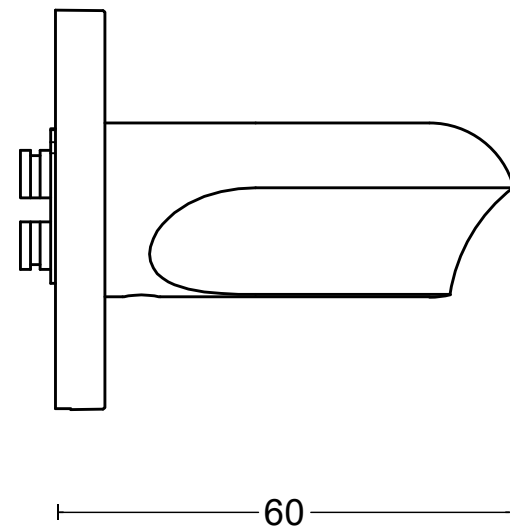

# ECLIPSE DR100-G

lever handle  
stainless steel

<p><b>FORMANI®</b></p> <p>FORMANI HOLLAND B.V. EUROPALAAN 12 6199 AB MAASTRICHT-AIRPORT NL T +31 (0)43 308 90 00 INFO@FORMANI.COM WWW.FORMANI.COM</p>	Type :	<b>ECLIPSE DR100-G</b>	Version:	V01
	Formani filename: 3901D001_DR100G_V01.dwg	Description:	lever handle stainless steel	Format
	Drawn by: Semih Aslan			
Creation date: 25-11-2020				