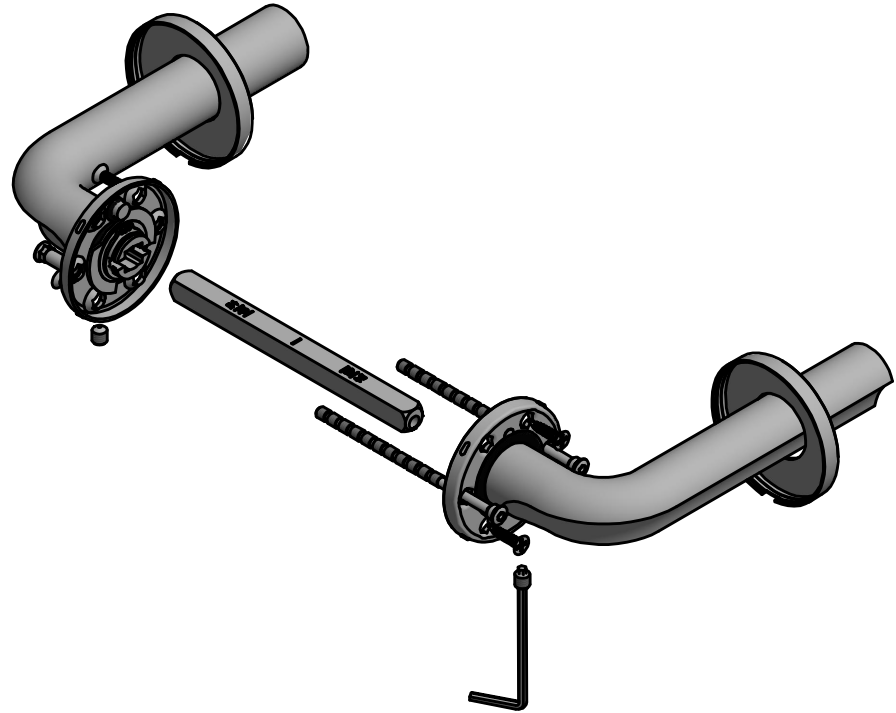

# ECLIPSE DR100-G

lever handle  
stainless steel

<p><b>FORMANI®</b></p> <p>FORMANI HOLLAND B.V. EUROPALAAN 12 6199 AB MAASTRICHT-AIRPORT NL T +31 (0)43 308 90 00 INFO@FORMANI.COM WWW.FORMANI.COM</p>	Type :	<b>ECLIPSE DR100-G</b>	Version:	V01
	Formani filename: 3901D001_DR100G_V01.dwg	Description:	lever handle stainless steel	Format
	Drawn by: Semih Aslan			
Creation date: 25-11-2020				