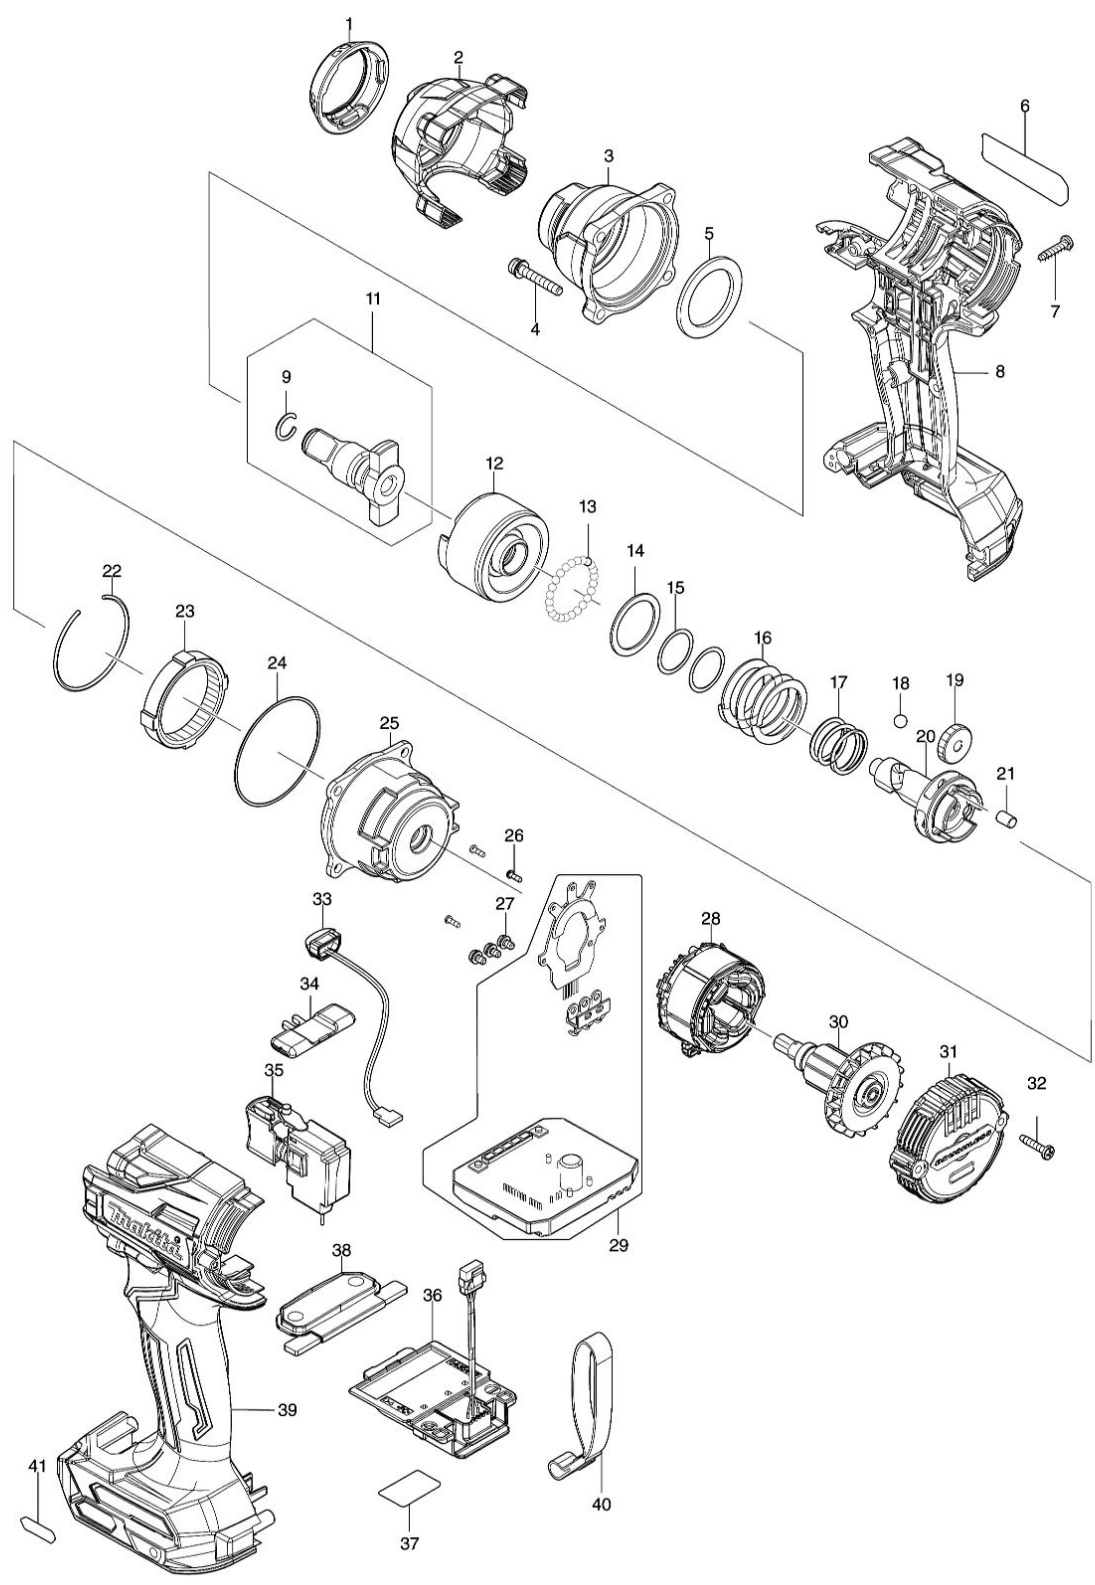

Model No. TW004G CORDLESS IMPACT WRENCH

Nr.	Part nr.	Name
-----	----------	------