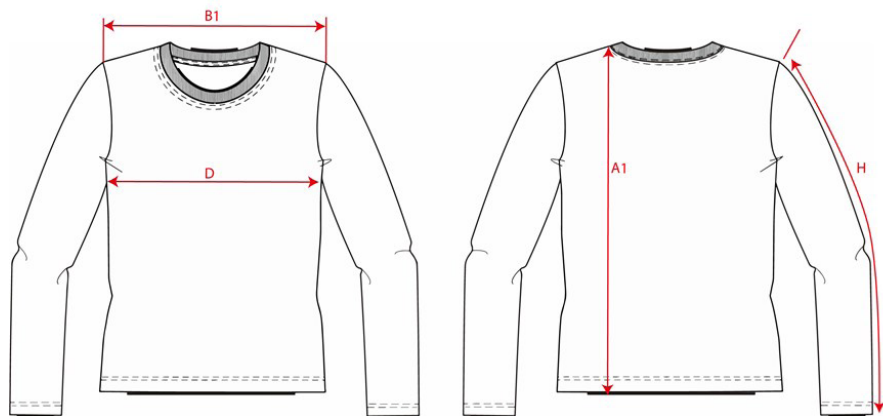

## T-Shirt Lange Mouw Dames / 101010

Artikelnummer:	101010
<sup>K1</sup> Maten:	XS   S   M   L   XL   XXL   3XL
Sexe:	Dames
Kwaliteit:	95% Katoen / 5% Elastaan Spandex
Pasvorm:	Basic Fit
Gewicht:	190 g/m <sup>2</sup>
CBS Nummer:	6109100010
Constructie:	Single Jersey

	Tol	XS	S	M	L	XL	XXL	3XL
A1 Total backl meas from hsp	1,0	62,0	65,0	68,0	71,0	74,0	77,0	80,0
B1 Shoulder to shoulder	1,0	34,0	36,0	38,0	40,0	42,0	44,0	46,0
D 1/2 Chest width (2,5cm under armpit)	1,0	43,0	45,0	47,0	49,0	51,0	53,0	55,0
H Upperarm sleeve	1,0	63,0	64,0	65,0	66,0	67,0	68,0	69,0