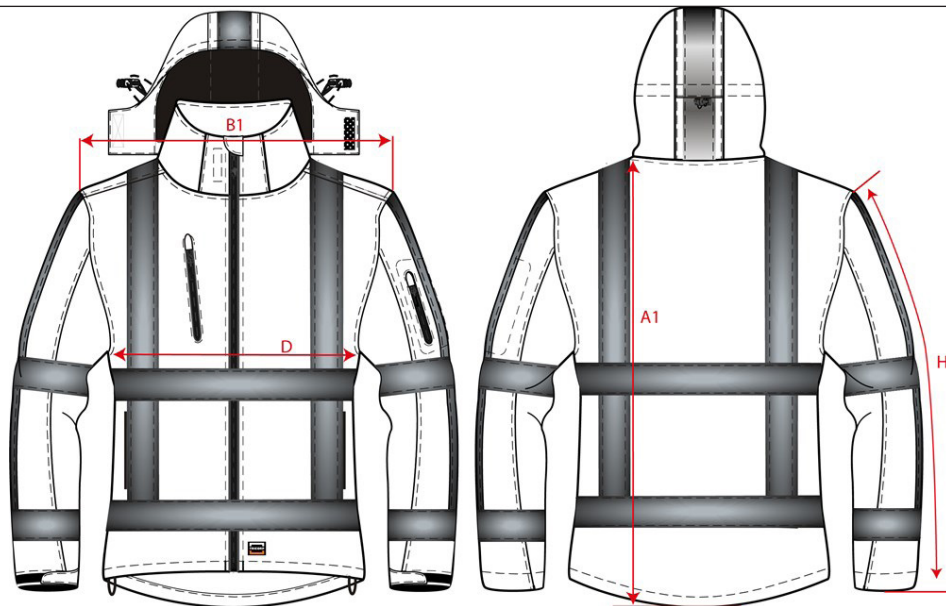

# PRODUCTSPECIFICATIE

Softshell RWS / 403003

Artikelnummer: 403003 / TJR3001  
Maten: XS | S | M | L | XL | XXL | 3XL | 4XL | 5XL | 7XL  
Sexe: Unisex  
Kwaliteit: 100% Polyester + PU Membraan  
Gewicht: 300 g/m<sup>2</sup>  
CBS Nummer: 6201139090  
MVO: Circulair; Recyclebaar  
Constructie: Platbinding

Kleuren:

Wasvoorschriften:

Kenmerken:

	Tol	XS	S	M	L	XL	XXL	3XL	4XL	5XL	7XL
A1	Total backl meas. from HPS	1,0	69,0	71,0	73,0	75,0	77,0	81,0	85,0	87,0	89,0
B1	Shoulder to shoulder	1,0	44,0	46,0	48,0	50,0	52,0	56,0	60,0	62,0	68,0
D	1/2 Chest width (2,5cm under armpit)	1,0	54,0	56,0	58,0	60,0	64,0	68,0	72,0	74,0	80,0
H	Upperarm sleeve	0,5	64,0	65,0	66,0	67,0	68,0	69,0	70,0	71,0	72,0