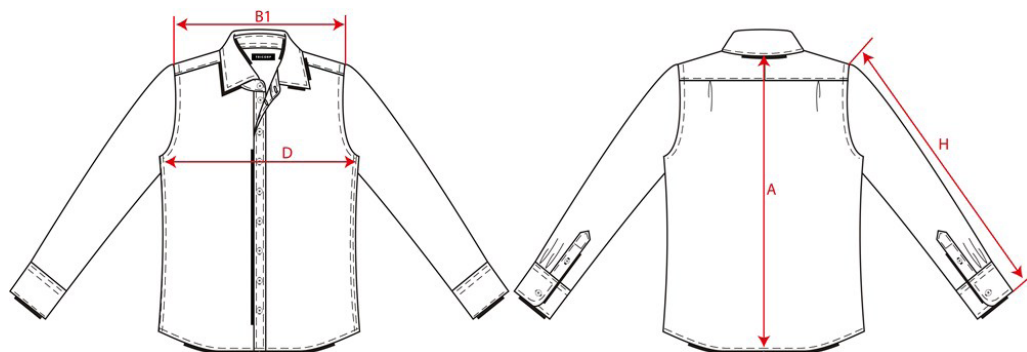

## Overhemd Slim Fit / 705007

**Artikelnummer:** 705007 / CMS6001  
**Maten:** 37/5 | 37/7 | 38/5 | 38/7 | 39/5 | 39/7 | 40/5 | 40/7 | 41/5 | 41/7 | 42/5 | 42/7 | 43/5 | 43/7 | 44/5 | 44/7 | 45/5 | 45/7 | 46/5 | 46/7  
**Sexe:** Heren  
**Kwaliteit:** 60% Katoen / 40% Polyester, Pinpoint Oxford  
**Gewicht:** 110 g/m<sup>2</sup>  
**CBS Nummer:** 6205200090  
**Constructie:** Pinpoint Oxford

Kleuren:

Wasvoorschriften:

Kenmerken:

	Tol	37	38	39	40	41	42	43	44	45	46
A	Total backl meas from CBN	1,0	82,0	82,0	83,0	83,0	83,0	83,0	83,0	84,0	84,0
B1	Shoulder to shoulder	1,0	45,5	45,5	47,0	47,0	48,5	48,5	50,0	50,0	51,5
D	1/2 Chest width (at armhole)	1,0	53,0	53,0	55,0	55,0	57,0	57,0	59,0	59,0	62,0
H	Upperarm sleeve (size 5)	1,0	66,0	66,0	66,5	66,5	67,0	67,0	67,5	67,5	68,0