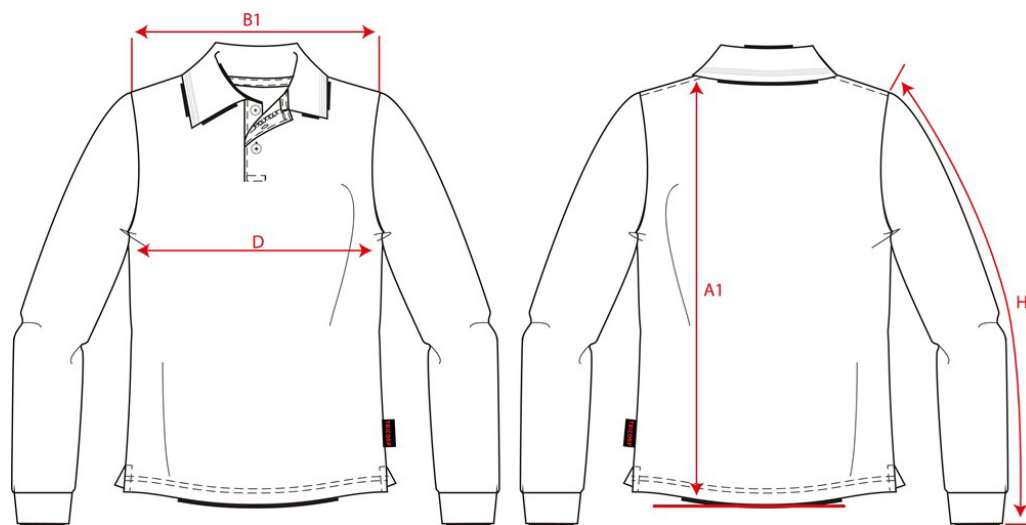

# PRODUCTSPECIFICATIE

Poloshirt 100% Katoen Lange Mouw / 201008

Artikelnummer: 201008 / PPKL180  
Maten: XS | S | M | L | XL | XXL | 3XL | 5XL | 7XL  
Sexe: Unisex  
Kwaliteit: 100% Gekamd katoen  
Gewicht: 180 g/m<sup>2</sup>  
CBS Nummer: 6110209100  
Constructie: Piqué

Kleuren:

Wasvoorschriften:

Kenmerken:

	Tol	XS	S	M	L	XL	XXL	3XL	5XL	7XL	
A1	Total backl meas. from hsp	1,0	70,0	72,0	75,0	77,0	79,0	81,0	83,0	87,0	89,0
B1	Shoulder to shoulder	1,0	44,0	46,0	48,0	50,0	52,0	54,0	56,0	60,0	64,0
D	1/2 chest width (at armhole)	1,0	49,0	52,0	55,0	58,0	61,0	64,0	67,0	73,0	79,0
H	Upperarm sleeve	0,5	62,0	63,0	64,0	65,0	66,0	67,0	68,0	69,0	69,0