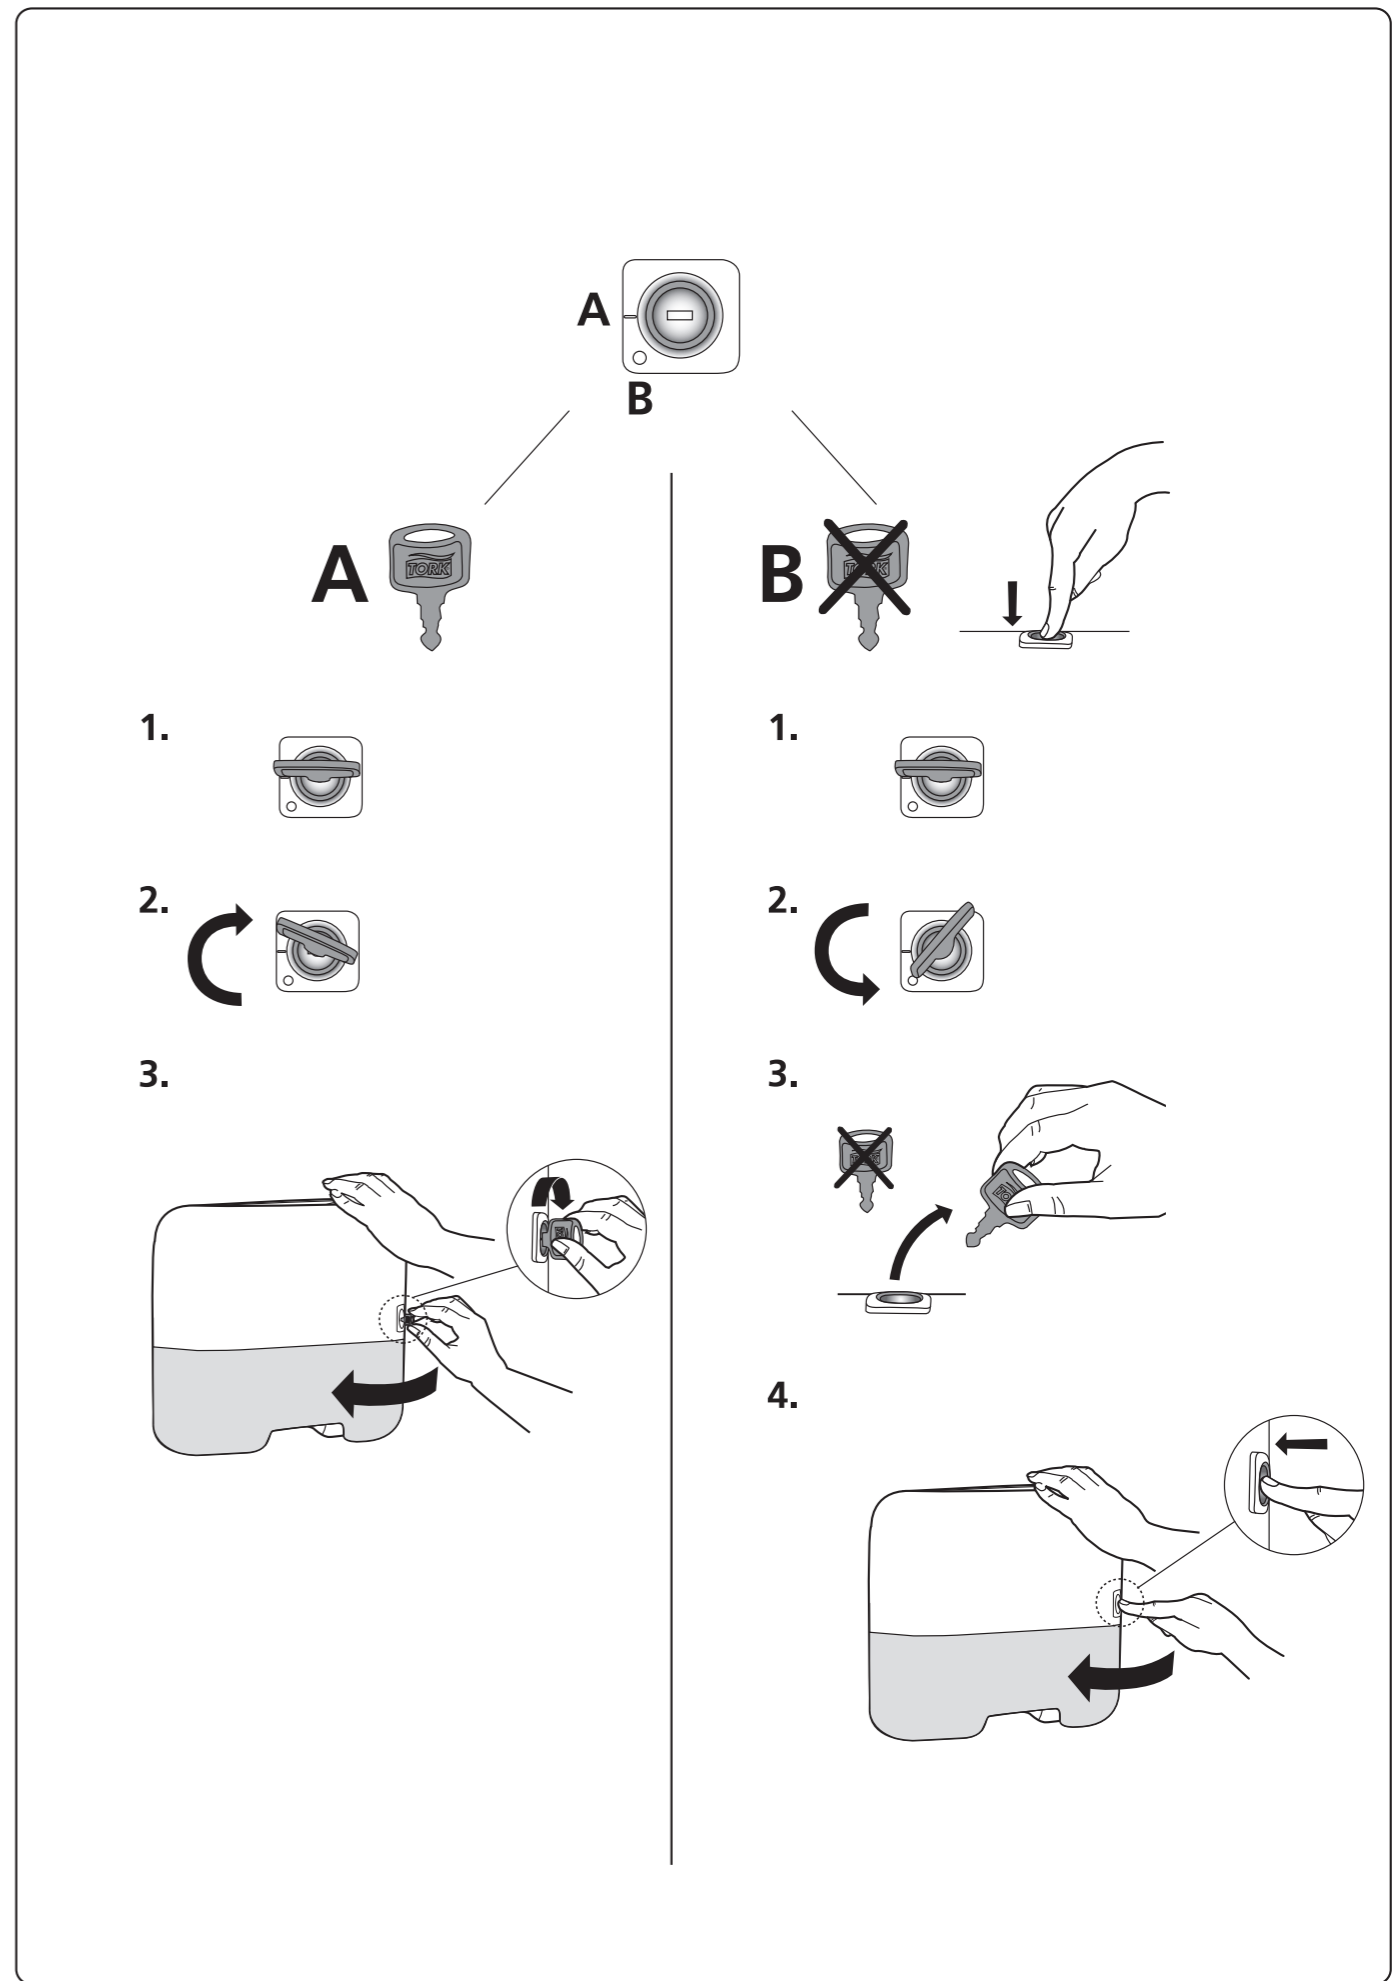

European Community Design Registration RCD 000929971

Singlefold/ C-fold Mini Hand Towel Dispenser

H3

Elevation
Design

2.

x 1,5

3.

4.

1.

2.

3.

-  x 4
-  x 4

4.

1.