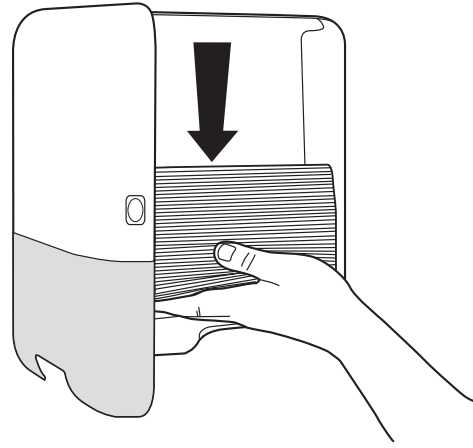

European Community Design Registration RCD 000929971

Singlefold/ C-fold Mini Hand Towel Dispenser

H3

Elevation
Design

2.

x 1,5

3.

4.