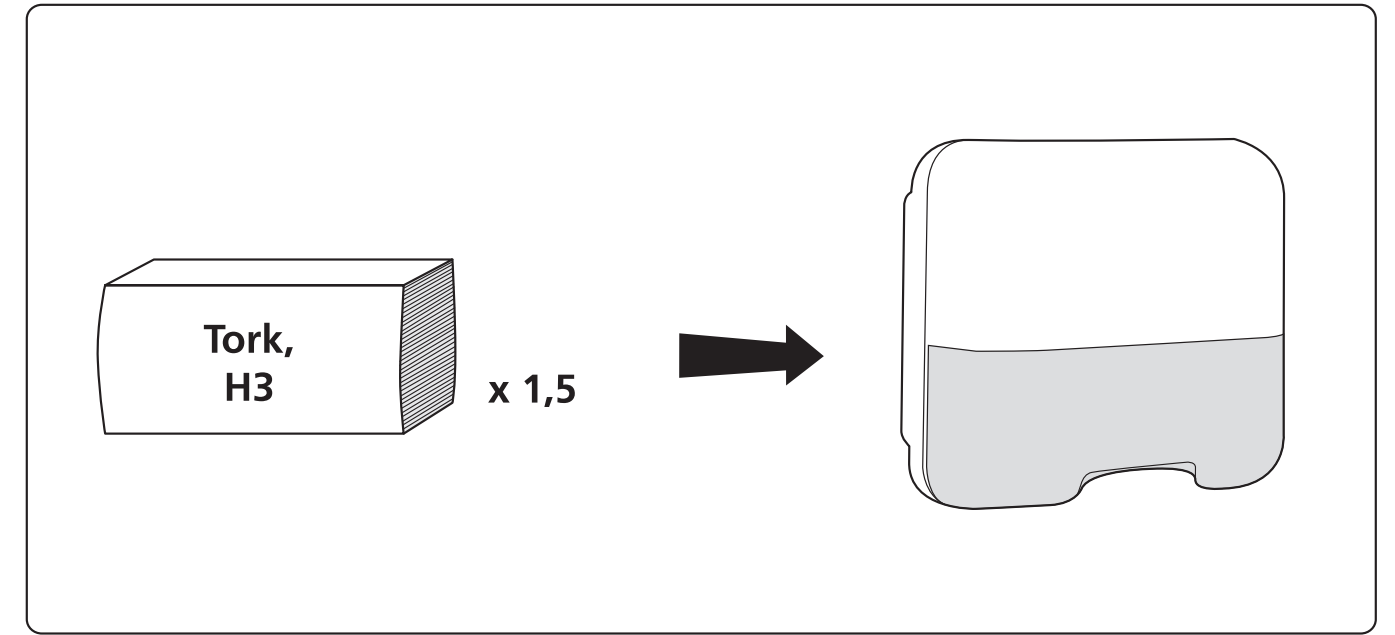

European Community Design Registration RCD 000929971

Singlefold/ C-fold Mini Hand Towel Dispenser

H3

Elevation
Design

2.

x 1,5

3.

4.

1.

2.

3.

-  x 4
-  x 4

4.

1.