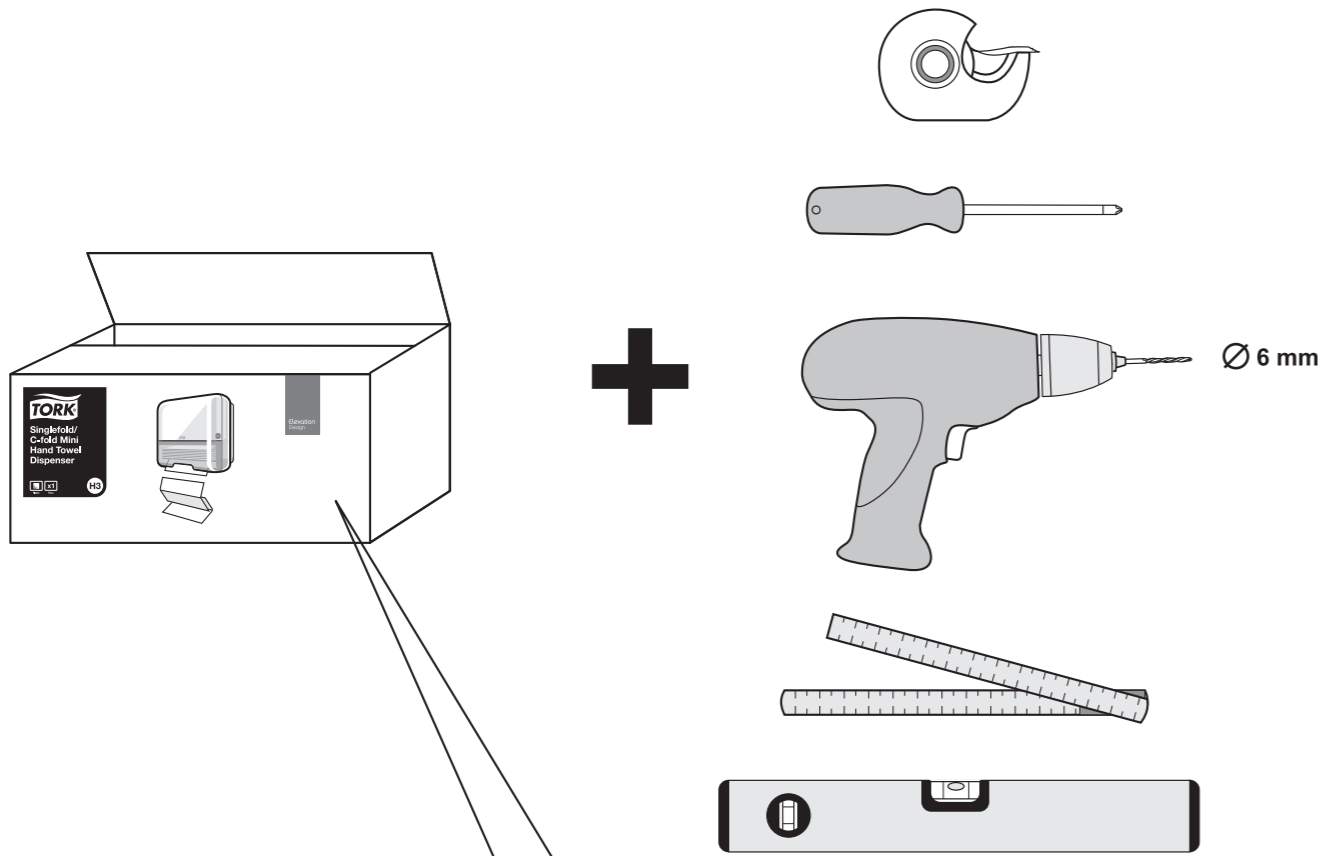

European Community Design Registration RCD 000929971

Singlefold/ C-fold Mini Hand Towel Dispenser

H3

Elevation
Design

2.

x 1,5

3.

4.

1.

2.

3.

-  x 4
-  x 4

4.

1.