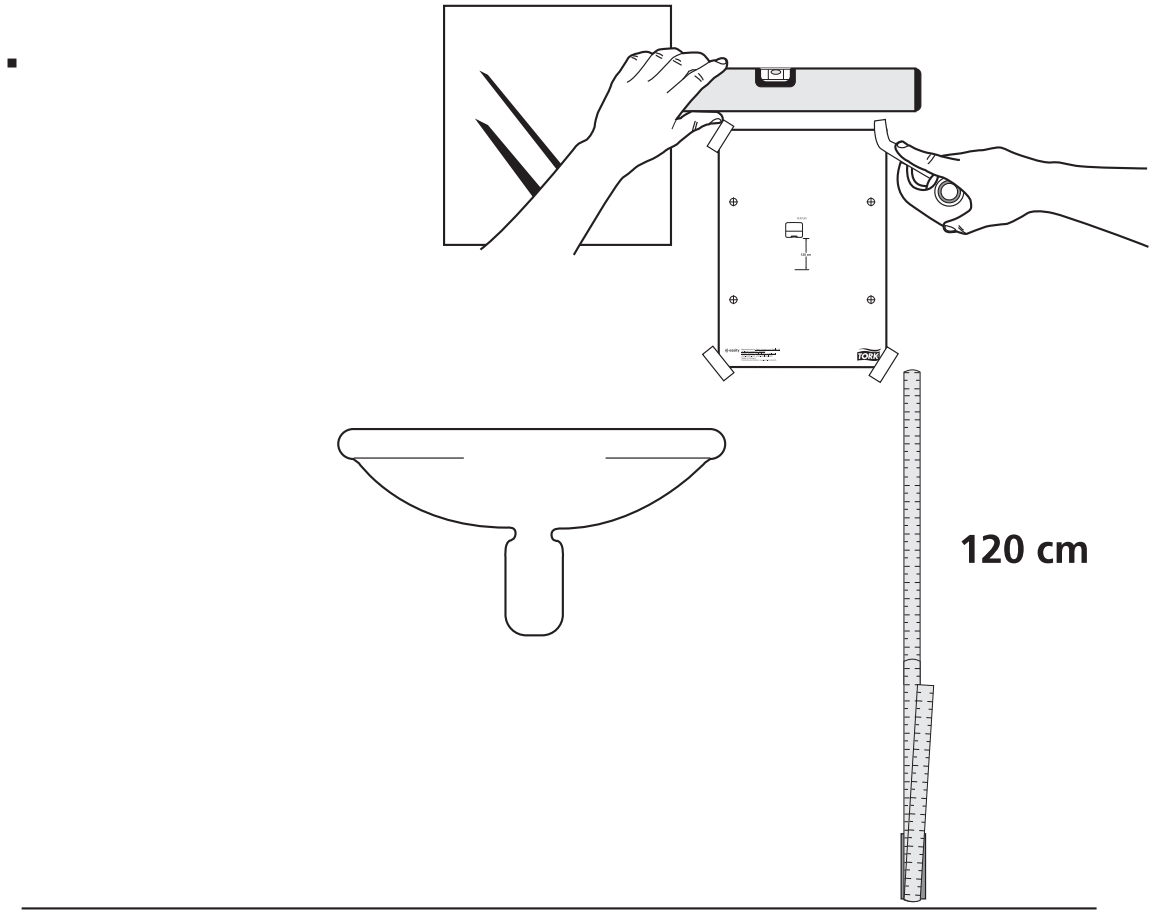

European Community Design Registration RCD 000929971

Singlefold/ C-fold Mini Hand Towel Dispenser

H3

Elevation
Design

2.

x 1,5

3.

4.

1.

2.

3.

-  x 4
-  x 4

4.

1.