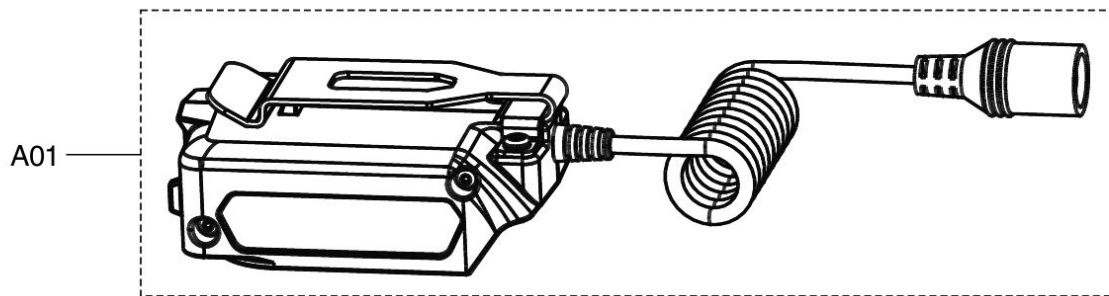

Relacements of Heated Jacket/Vest main body don't handle.

Partdrawing for CJ105DZ2XL - Verwarmde jas

Nr. Part nr. Name