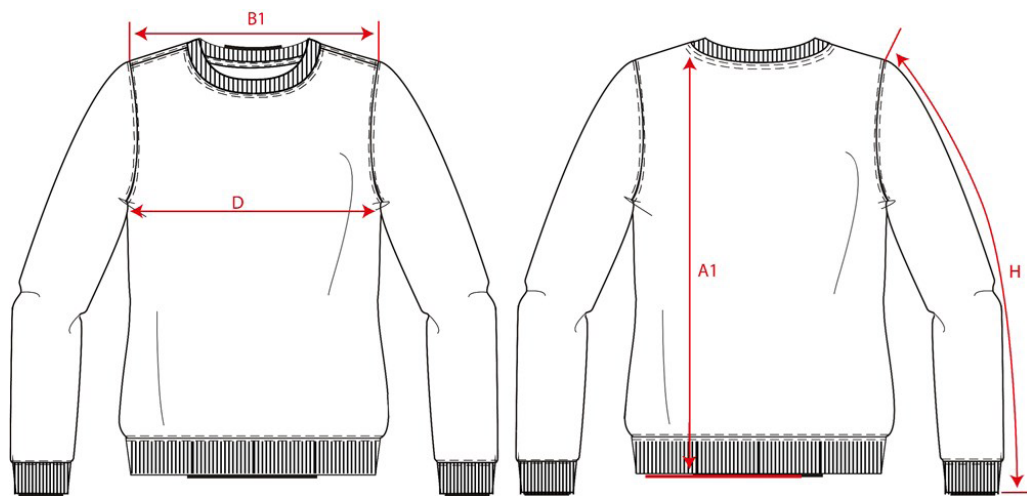

PRODUCTSPECIFICATIE

Sweater RWS / 303001

Artikelnummer:	303001 / TS-RWS
Maten:	XS S M L XL XXL 3XL 4XL 5XL 7XL
Sexe:	Unisex
Kwaliteit:	80% polyester / 20% katoen
Gewicht:	260 g/m ²
CBS Nummer:	6110909090
Constructie:	American fleece

Kleuren:

Wasvoorschriften:

Kenmerken:

	Tol	XS	S	M	L	XL	XXL	3XL	4XL	5XL	7XL	
A1	Total backl. meas from hsp	1,0	71,0	73,0	75,0	77,0	79,0	81,0	83,0	85,0	87,0	89,0
B1	Shoulder to shoulder	1,0	46,0	48,0	50,0	52,0	54,0	56,0	58,0	60,0	62,0	66,0
D	1/2 Chest width (2,5 cm under armpit)	1,0	51,0	54,0	57,0	60,0	63,0	66,0	69,0	72,0	75,0	81,0
H	Upperarm sleeve	1,0	63,0	64,0	65,0	66,0	67,0	68,0	69,0	69,0	70,0	70,0