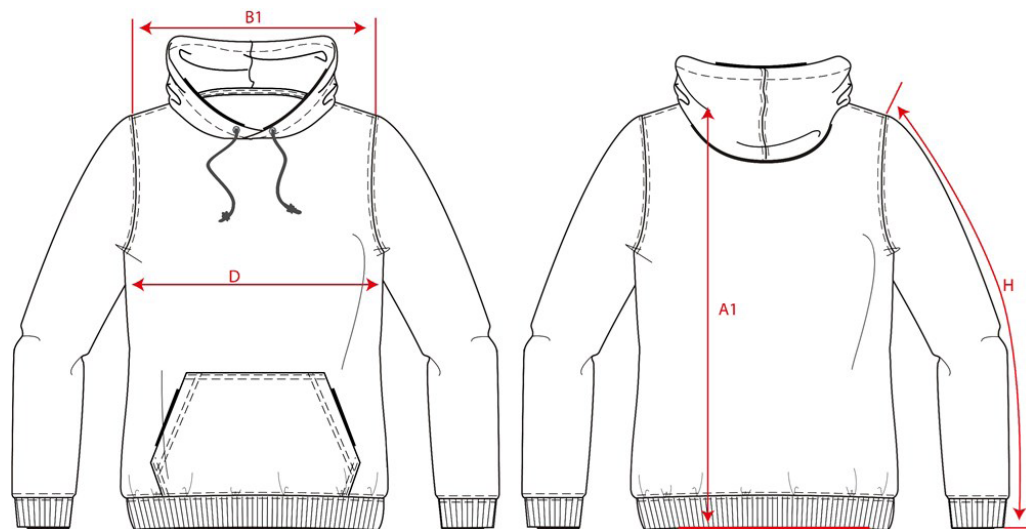

## Sweater Premium Capuchon Logo Dames / 304007

Artikelnummer: 304007 / 304007  
Maten: XS | S | M | L | XL  
Sexe: Dames  
Kwaliteit: 80% Katoen / 20% Polyester  
Gewicht: 300 g/m<sup>2</sup>  
CBS Nummer: 6110209900  
Constructie: American fleece

Kleuren:

Wasvoorschriften:

	Tol	XS	S	M	L	XL
A1 Total backl meas from hsp	1,0	65,0	67,0	69,0	71,0	73,0
B1 Shoulder to shoulder	1,0	37,0	39,0	41,0	43,0	45,0
D 1/2 Chest width (2,5cm under armpit)	1,0	44,5	47,5	50,5	53,5	56,5
H Upperarm sleeve	1,0	63,5	64,5	65,5	66,5	67,5