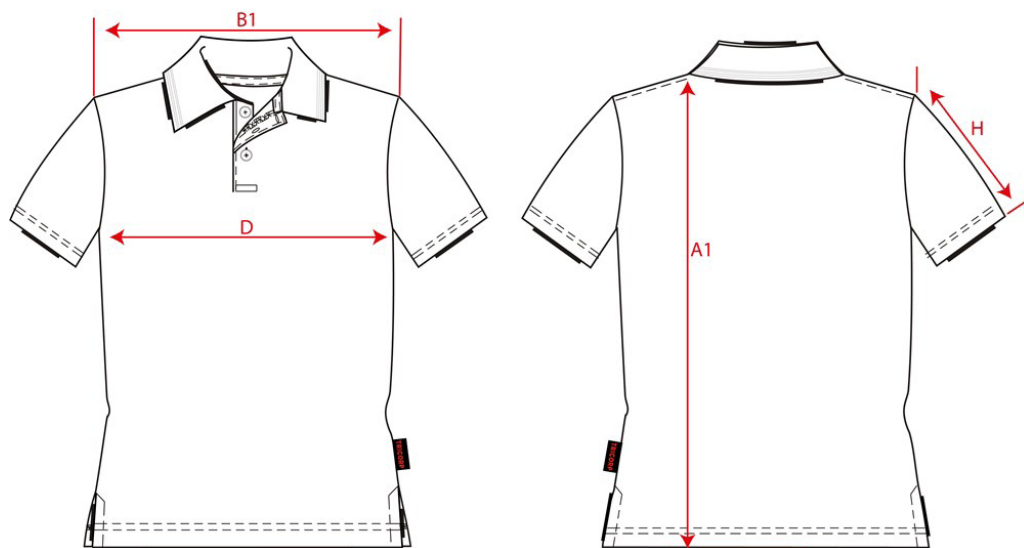

PRODUCTSPECIFICATIE

Poloshirt Slim Fit Dames / 201006

Artikelnummer: 201006 / PPFT180
Maten: XS | S | M | L | XL | XXL | 3XL
Sexe: Dames
Kwaliteit: 50% Gekamd katoen / 50% Polyester
Gewicht: 180 g/m²
CBS Nummer: 6109902000
Constructie: Piqué

Wasvoorschriften:

Kenmerken:

	Tol	XS	S	M	L	XL	XXL	3XL	
A1	Total backl meas from hsp	1,0	66,0	68,0	70,0	72,0	74,0	76,0	78,0
B1	Shoulder to shoulder	1,0	33,0	36,0	39,0	42,0	45,0	48,0	51,0
D	1/2 Chest width (at armhole)	1,0	41,0	44,0	47,0	50,0	53,0	56,0	59,0
H	Upperarm sleeve	0,5	18,0	19,0	20,0	21,0	22,0	23,0	24,0