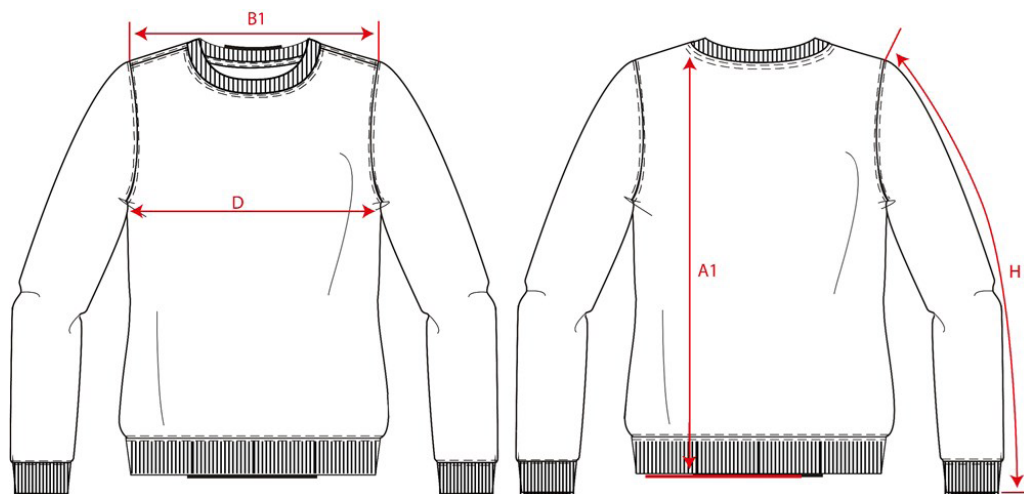

PRODUCTSPECIFICATIE

Sweater Multinorm / 303003

Artikelnummer: 303003
Maten: XS | S | M | L | XL | XXL | 3XL | 5XL | 7XL
Sexe: Unisex
Kwaliteit: 60% Modacryl / 39% Katoen / 1% andere vezels
Pasvorm: Basic Fit
Gewicht: 280 g/m²
CBS Nummer: 6110909090
Constructie: American fleece

Kleuren:

Wasvoorschriften:

Kenmerken:

	Tol	XS	S	M	L	XL	XXL	3XL	4XL	5XL	7XL	
A1	Total back meas from hsp	1,0	71,0	73,0	75,0	77,0	79,0	81,0	83,0	85,0	87,0	89,0
B1	Shoulder to shoulder	1,0	46,0	48,0	50,0	52,0	54,0	56,0	58,0	60,0	62,0	66,0
D	1/2 Chest width (at armhole)	1,0	51,0	54,0	57,0	60,0	63,0	66,0	69,0	72,0	75,0	81,0
H	Upperarm sleeve	1,0	63,0	64,0	65,0	66,0	67,0	68,0	69,0	69,0	70,0	70,0