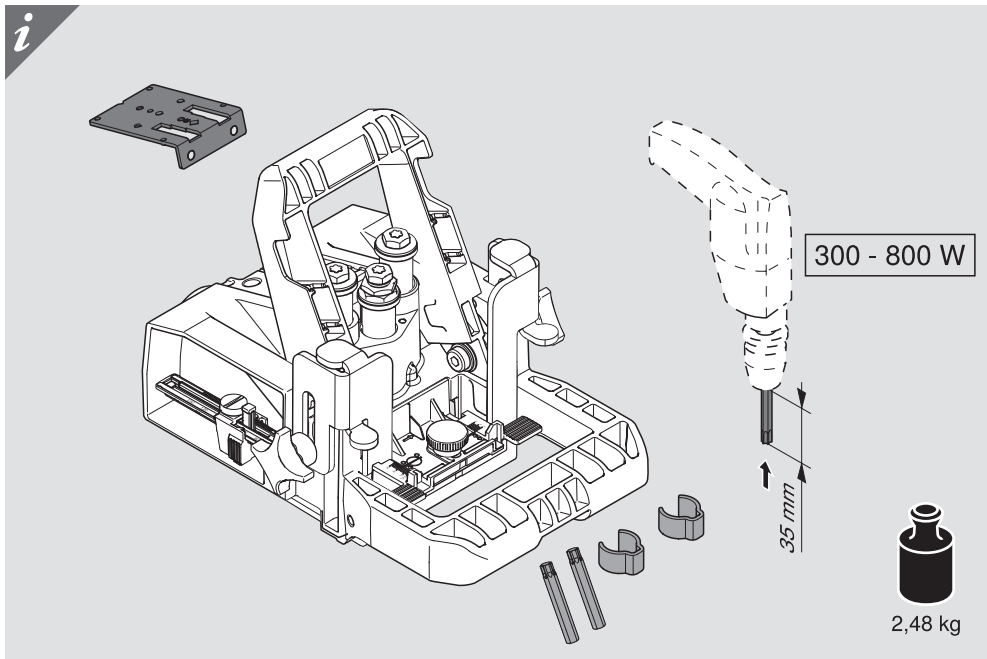

ECODRILL

M31.1000.01

i

M31.ZB35.32BOHRER RE

M31.ZB08.32BOHRER RE

i

30 - 42 mm

44 - 46 mm