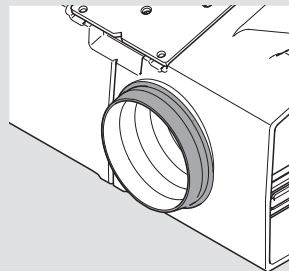

ECODRILL

M31.1000.01

i

M31.ZB35.32BOHRER RE

M31.ZB08.32BOHRER RE

i

30 - 42 mm

44 - 46 mm