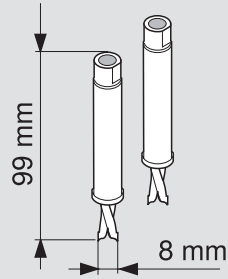

ECODRILL

M31.1000.01

i

M31.ZB35.32BOHRER RE

M31.ZB08.32BOHRER RE

i

30 - 42 mm

44 - 46 mm