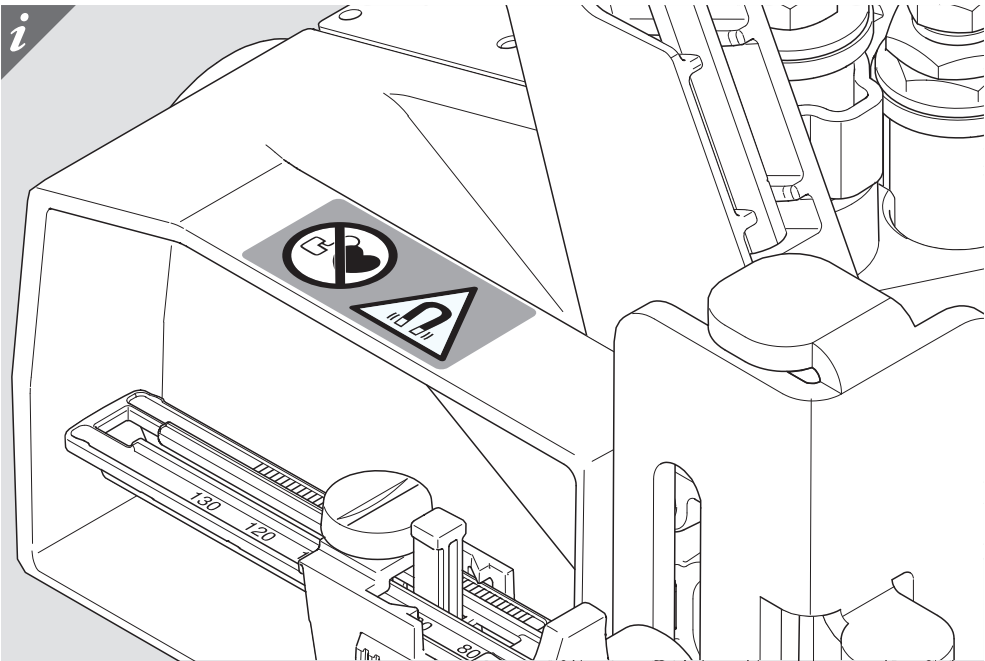

ECODRILL

M31.1000.01

i

M31.ZB35.32BOHRER RE

M31.ZB08.32BOHRER RE

i

30 - 42 mm

44 - 46 mm