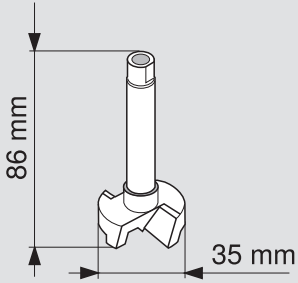

ECODRILL

M31.1000.01

i

M31.ZB35.32BOHRER RE

M31.ZB08.32BOHRER RE

i

30 - 42 mm

44 - 46 mm