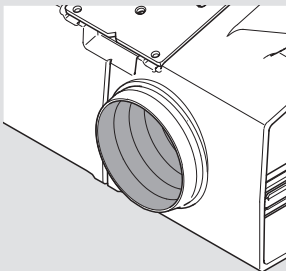

ECODRILL

M31.1000.01

i

M31.ZB35.32BOHRER RE

M31.ZB08.32BOHRER RE

i

30 - 42 mm

44 - 46 mm