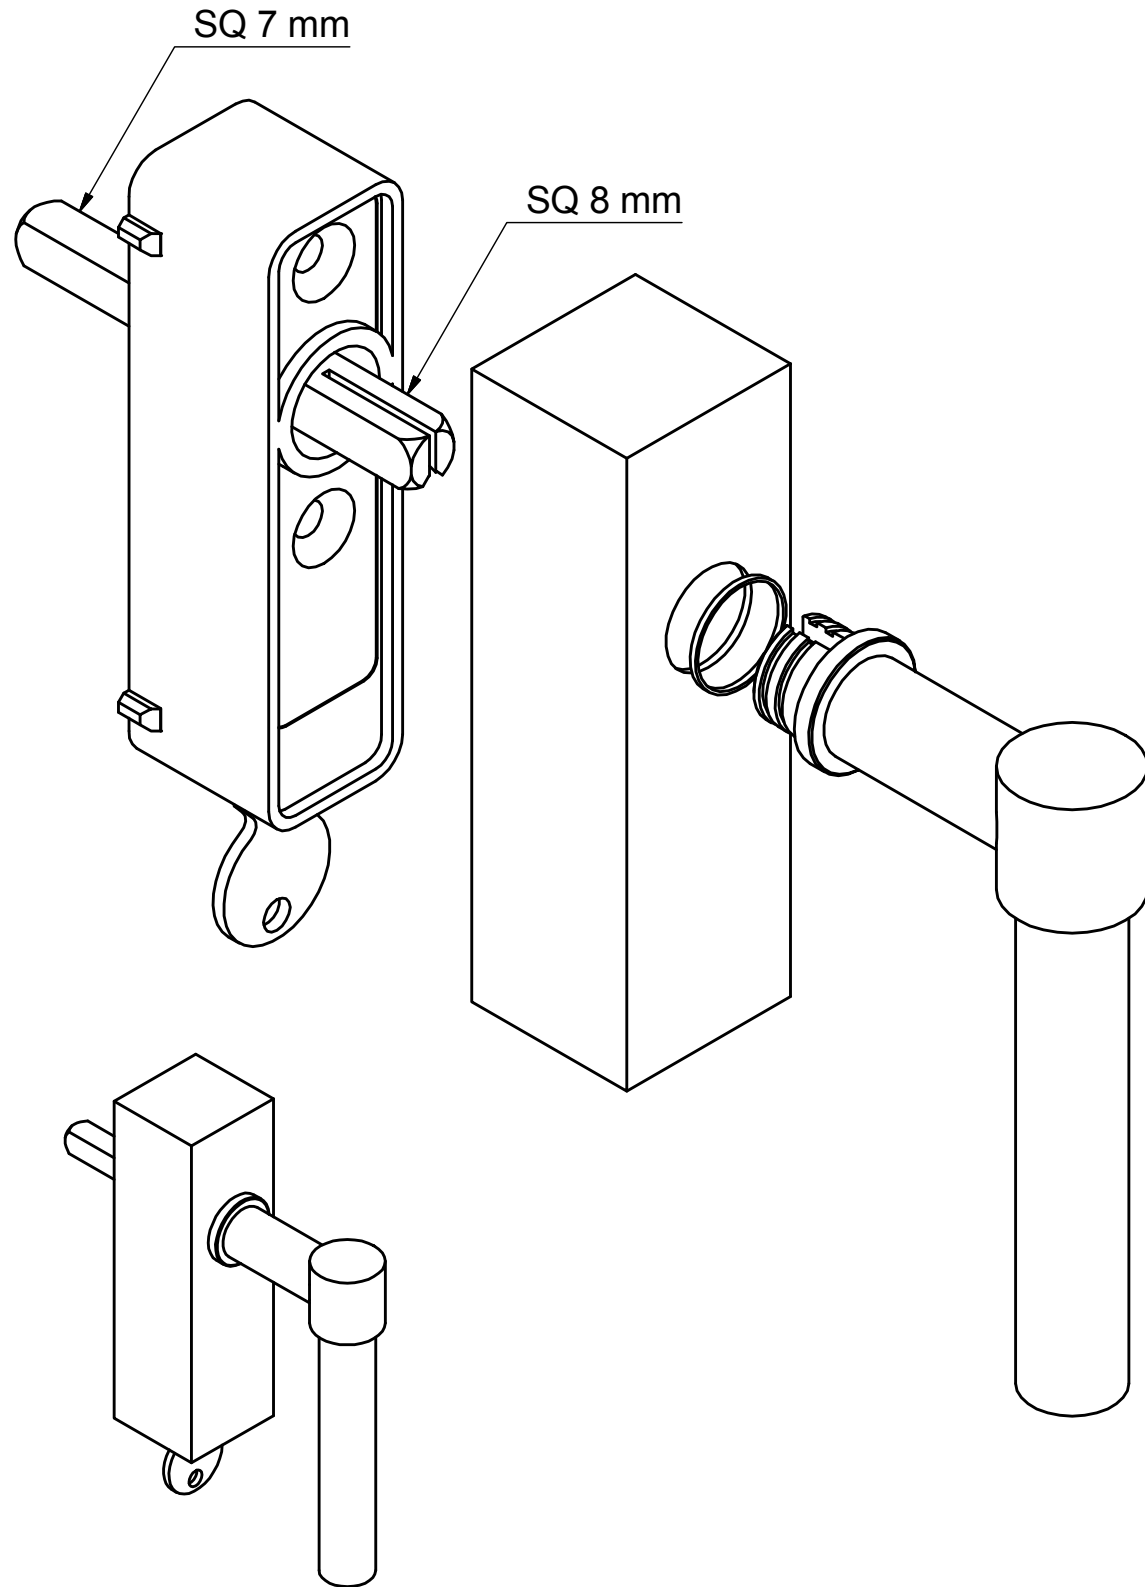

PBL15-DKLOCK

locking tilt and turn
window handle
stainless steel

| | | | |
|--|------------------------------|-----------------------|-----------|
| <h1>FORMANI®</h1> | | Part number: | |
| | | Description: | |
| Doc no.: | 2703D021 PBL15DKLOCK V01.dwg | <h2>PBL15-DKLOCK</h2> | A3 |
| Drawn by: | Christian Brimbois | | |
| Formani Holland B.V. · Amerikalaan 55 · 6199 AE Maastricht Airport · tel: +31 (0)43 308 90 00 · www.formani.nl · info@formani.nl | | | |