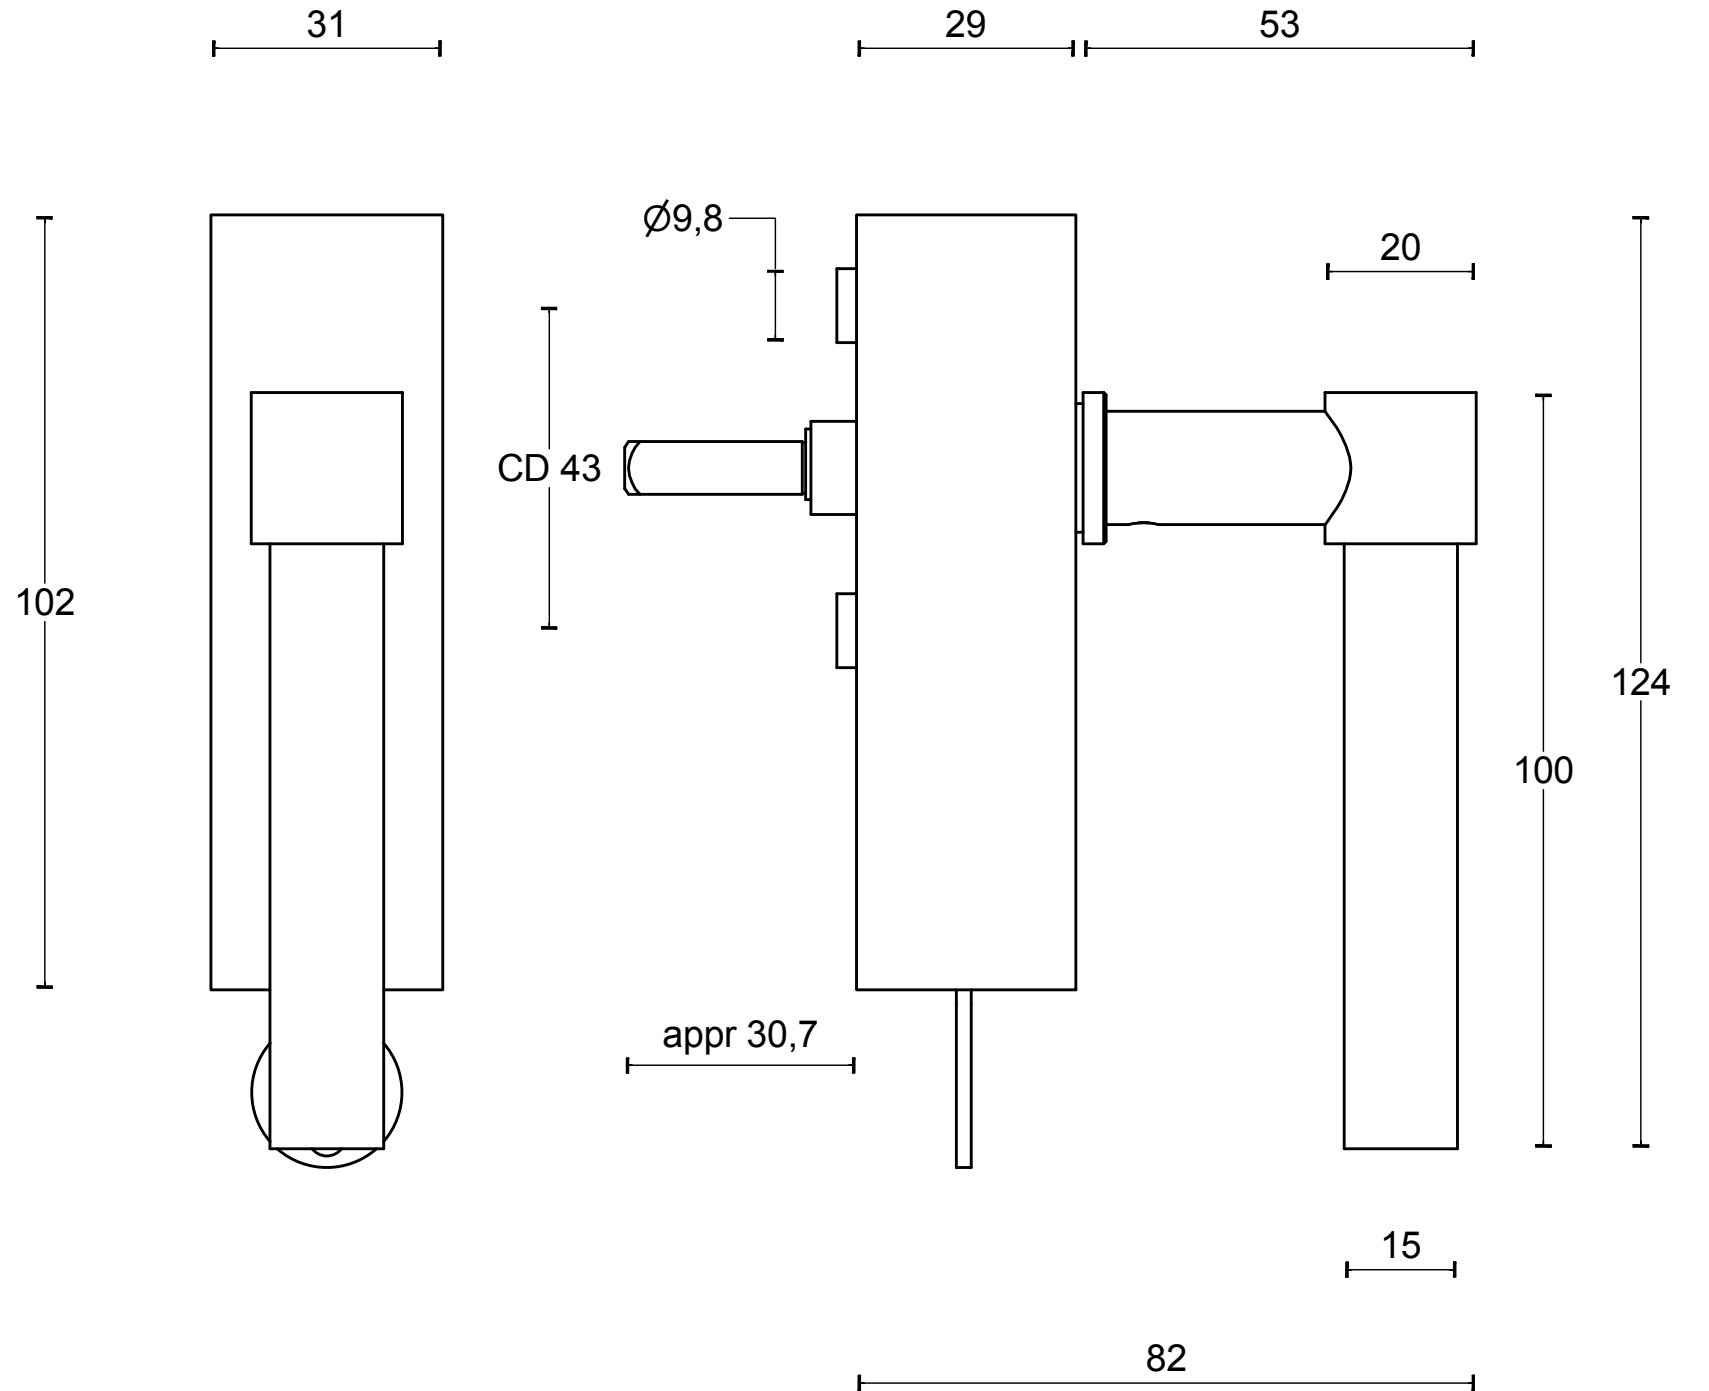

PBL15-DKLOCK

locking tilt and turn
window handle
stainless steel

| | | | |
|--|------------------------------|-----------------------|-----------|
| <h1>FORMANI®</h1> | | Part number: | |
| | | Description: | |
| Doc no.: | 2703D021 PBL15DKLOCK V01.dwg | <h2>PBL15-DKLOCK</h2> | A3 |
| Drawn by: | Christian Brimbois | | |
| Formani Holland B.V. · Amerikalaan 55 · 6199 AE Maastricht Airport · tel: +31 (0)43 308 90 00 · www.formani.nl · info@formani.nl | | | |