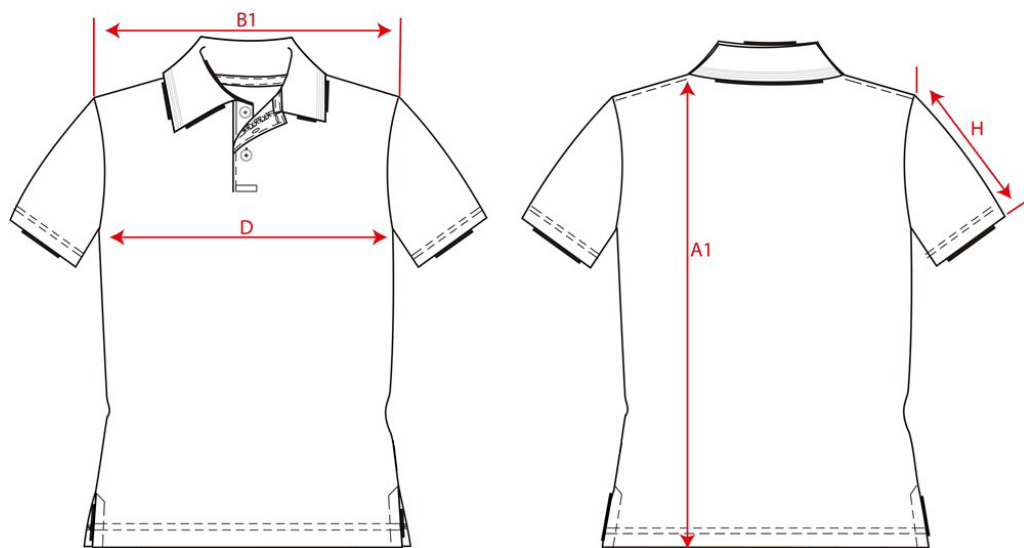

PRODUCTSPECIFICATIE

Poloshirt Premium Naden Dames / 204003

Artikelnummer: 204003
Maten: XS | S | M | L | XL
Sexe: Dames
Kwaliteit: 95% Katoen / 5% Elastaan
Gewicht: 210 g/m²
CBS Nummer: 6109100010
Constructie: Single Jersey

	Tol	XS	S	M	L	XL	
A1	Total backl meas from hsp	1,0	64,0	66,0	68,0	70,0	72,0
B1	Shoulder to shoulder	1,0	36,0	38,0	40,0	42,0	44,0
D	1/2 Chest width (2,5cm under armpit)	1,0	42,5	45,5	48,5	51,5	54,5
H	Upperarm sleeve	0,5	16,75	17,25	17,75	18,25	18,75