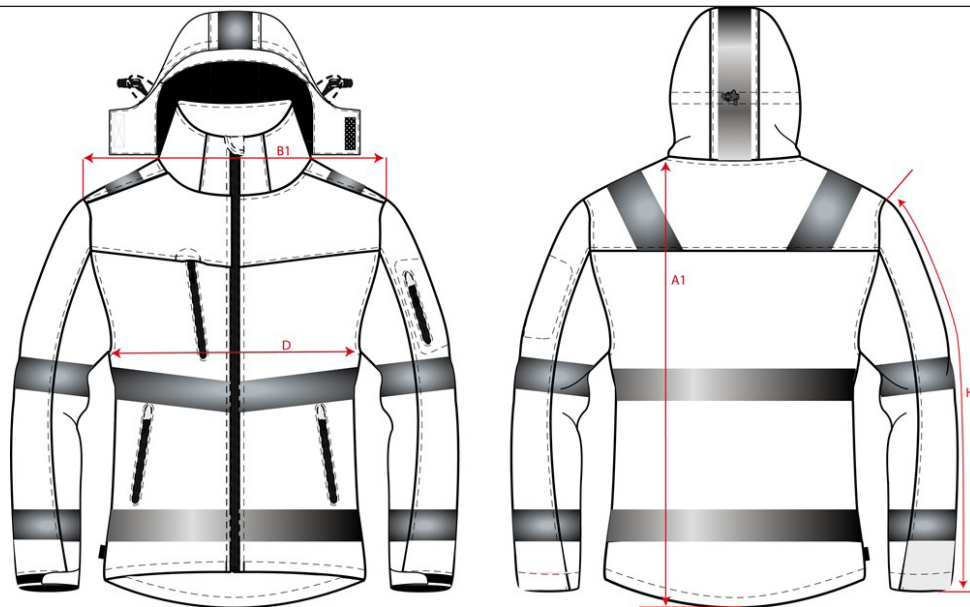

PRODUCTSPECIFICATIE

Softshell ISO20471 Bicolor / 403007

Artikelnummer: 403007 / TSE3001
Maten: XS | S | M | L | XL | XXL | 3XL | 4XL | 5XL | 7XL
Sexe: Unisex
Kwaliteit: 100% Polyester + PU Membraan
Gewicht: 300 g/m²
CBS Nummer: 6201131090
MVO: Circulair; Recyclebaar
Constructie: Platbinding

Kleuren:

Wasvoorschriften:

Kenmerken:

	Tol	XS	S	M	L	XL	XXL	3XL	4XL	5XL	7XL	
A1	Total backl meas. from HPS	1,0	69,0	71,0	73,0	75,0	77,0	81,0	85,0	87,0	89,0	93,0
B1	Shoulder to shoulder	1,0	44,0	46,0	48,0	50,0	52,0	56,0	60,0	62,0	64,0	68,0
D	1/2 Chest width (2,5cm under armpit)	1,0	54,0	56,0	58,0	60,0	64,0	68,0	72,0	74,0	76,0	80,0
H	Upperarm sleeve	0,5	64,0	65,0	66,0	67,0	68,0	69,0	70,0	71,0	72,0	72,0