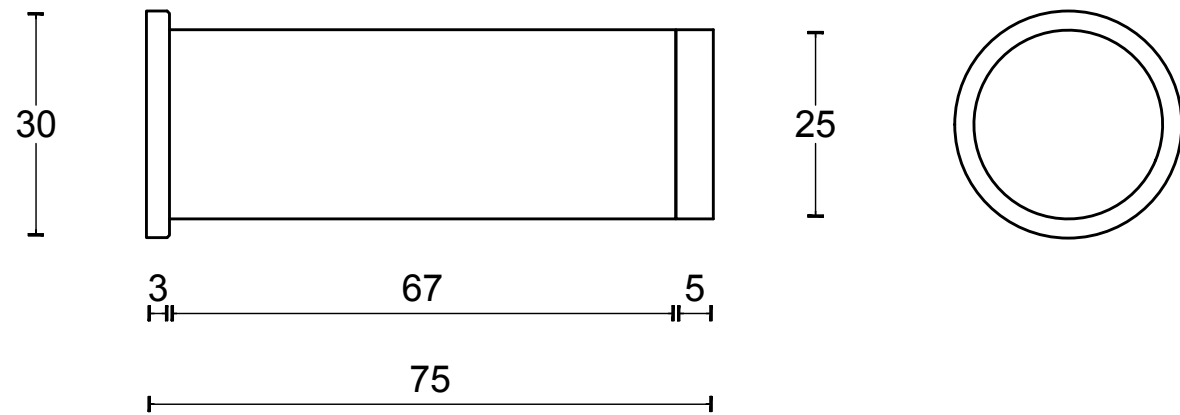

PB75

wall mounted door stop
stainless steel

FORMANI®		Part number:	
		Description:	
Doc no.: 2701Z042 PB75 V02.dwg	PB75		Format:
Drawn by: Christian Brimbois Creation date: 4-9-2017			A3
FORMANI HOLLAND B.V. EUROPALAAN 12 6199 AB MAASTRICHT-AIRPORT NL T +31 (0)43 308 90 00 INFO@FORMANI.COM FORMANI.COM			