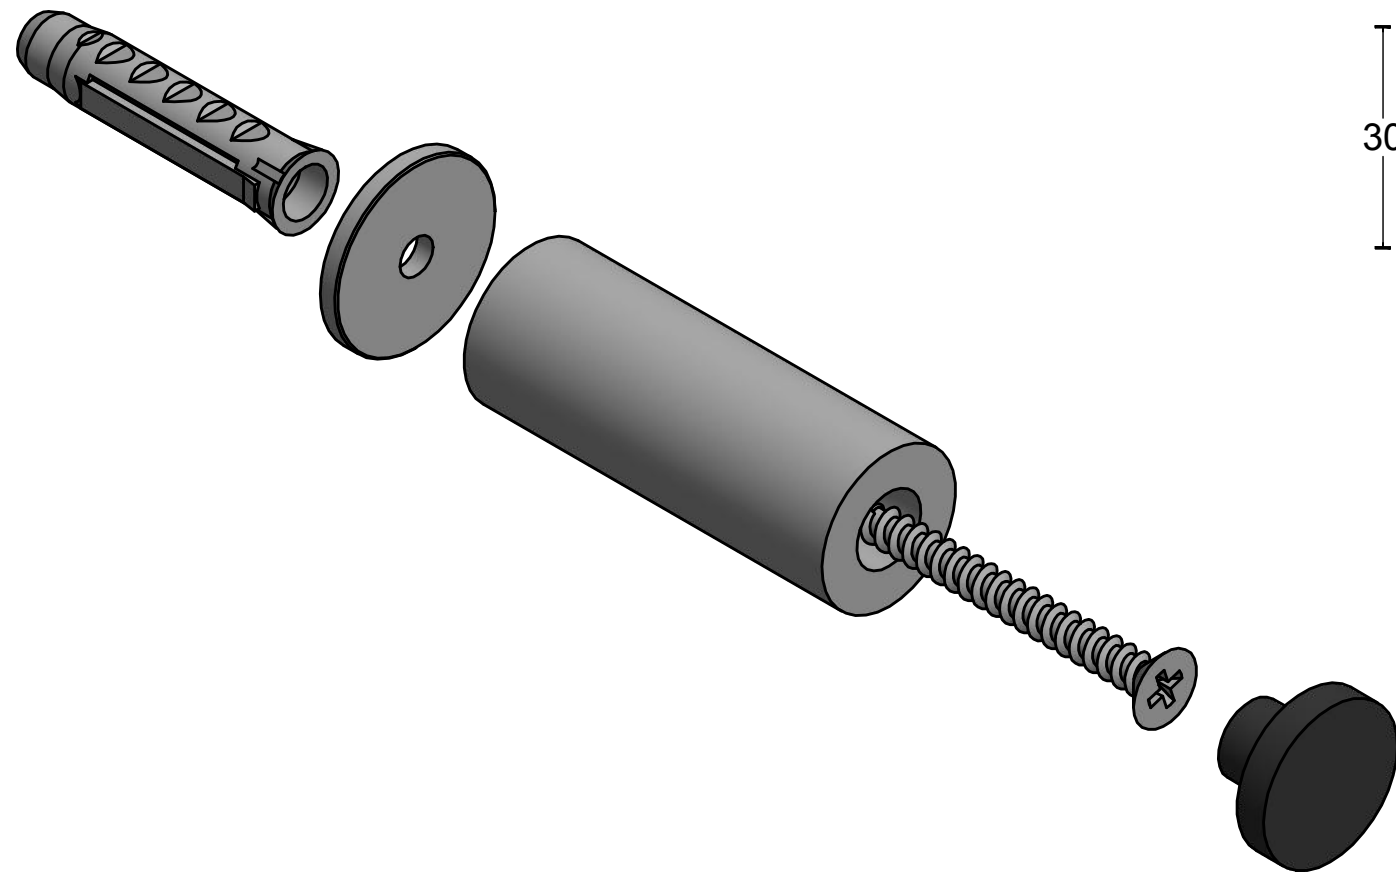

PB75

wall mounted door stop
stainless steel

FORMANI®		Part number:	
		Description:	
Doc no.: 2701Z042 PB75 V02.dwg	PB75		Format:
Drawn by: Christian Brimbois Creation date: 4-9-2017			A3
FORMANI HOLLAND B.V. EUROPALAAN 12 6199 AB MAASTRICHT-AIRPORT NL T +31 (0)43 308 90 00 INFO@FORMANI.COM FORMANI.COM			